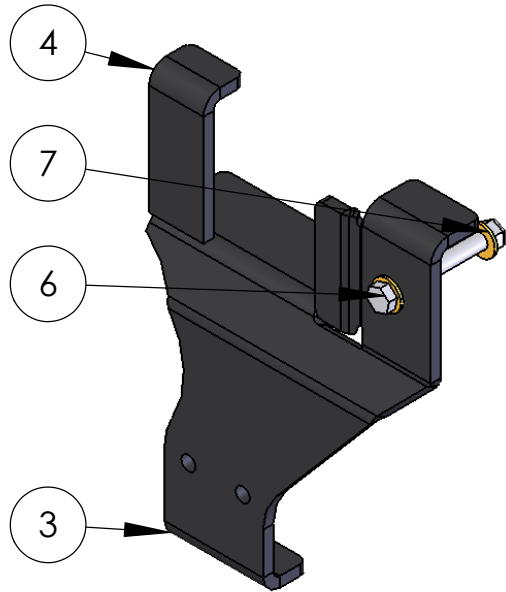

ITEM NO.	PART NUMBER	mount/QTY.
1	81115-1	1
2	81115-2	1
3	Mirror81115-1	1
4	Mirror81115-2	1
5	FW-0500-Z	4
6	HH-0500-4000-Z	2
7	NIN-0500-Z	2

SIZE A	DWG. NO. 81115-A	REV
SCALE: 1:1	WEIGHT:	SHEET 1 OF 2

5

↑

4

3

2

1

VEHICLE FRAME

?

CROSS BAR NOT INCLUDED IN MOUNT KIT

SIZE	DWG. NO.	REV
A	81115-A	
SCALE: 1:1	WEIGHT:	SHEET 2 OF 2