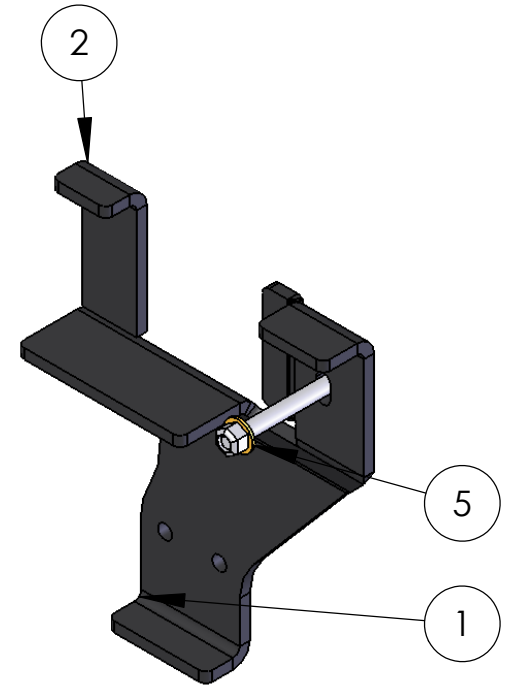

ITEM NO.	PART NUMBER	mount/QTY.
1	81115-1	1
2	81115-2	1
3	Mirror81115-1	1
4	Mirror81115-2	1
5	FW-0500-Z	4
6	HH-0500-4000-Z	2
7	NIN-0500-Z	2

SIZE A	DWG. NO. 81115-A	REV
SCALE: 1:1	WEIGHT:	SHEET 1 OF 2

5

↑

4

3

2

1

VEHICLE FRAME

?

CROSS BAR NOT INCLUDED IN MOUNT KIT

SIZE	DWG. NO.	REV
A	81115-A	
SCALE: 1:1	WEIGHT:	SHEET 2 OF 2