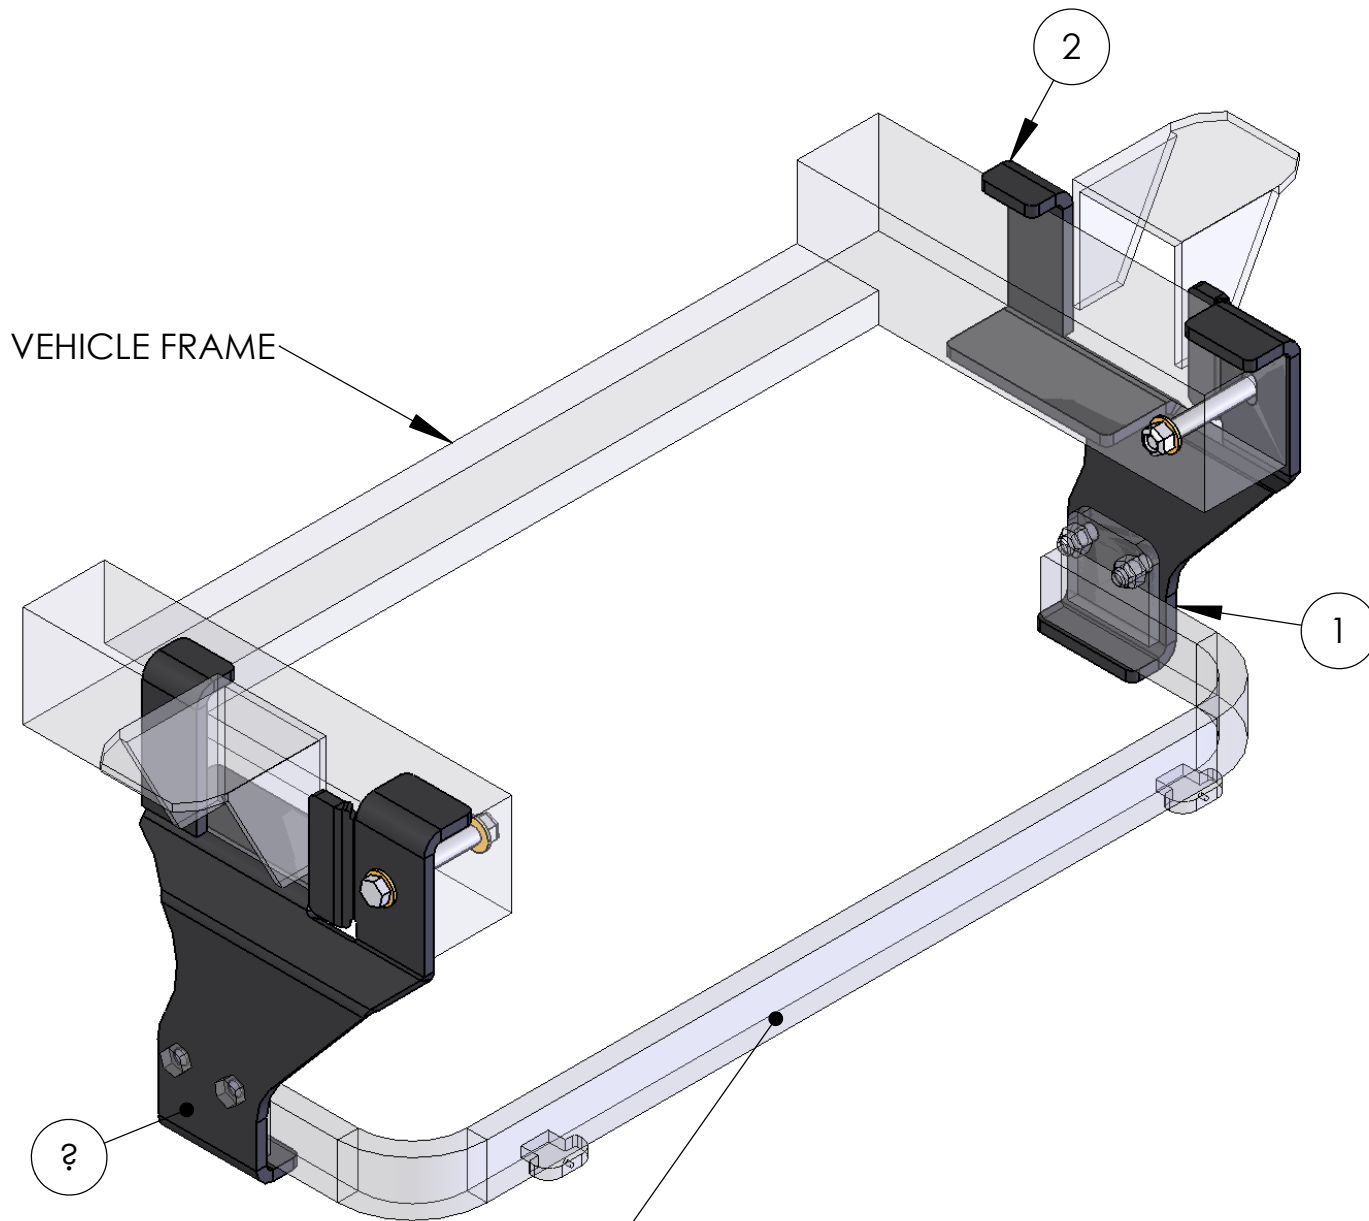

ITEM NO.	PART NUMBER	mount/QTY.
1	81115-1	1
2	81115-2	1
3	Mirror81115-1	1
4	Mirror81115-2	1
5	FW-0500-Z	4
6	HH-0500-4000-Z	2
7	NIN-0500-Z	2

SIZE A	DWG. NO. 81115-A	REV
SCALE: 1:1	WEIGHT:	SHEET 1 OF 2

5

↑

4

3

2

1

VEHICLE FRAME

?

CROSS BAR NOT INCLUDED IN MOUNT KIT

SIZE	DWG. NO.	REV
A	81115-A	
SCALE: 1:1	WEIGHT:	SHEET 2 OF 2