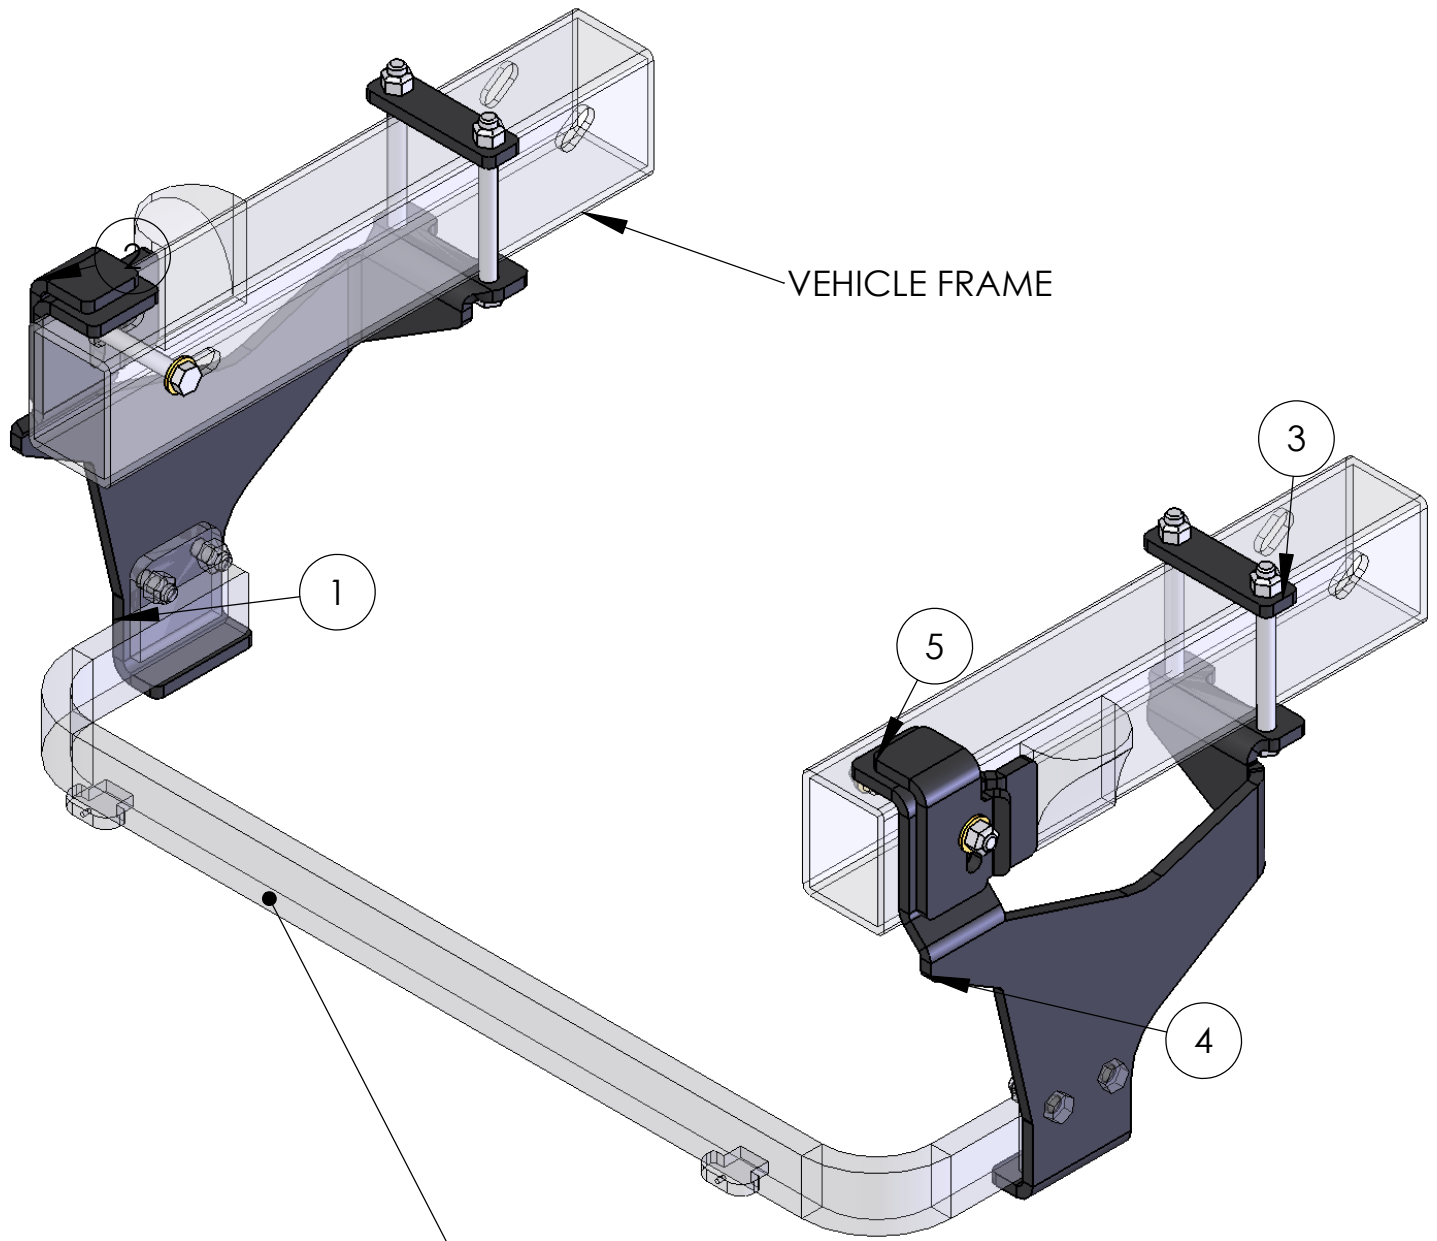

5

↑

4

3

2

1

VEHICLE FRAME

1

3

5

4

CROSS BAR NOT INCLUDED IN MOUNT KIT

|             |                |              |
|-------------|----------------|--------------|
| SIZE        | DWG. NO.       | REV          |
| <b>A</b>    | <b>81122-A</b> |              |
| SCALE: 1:10 | WEIGHT:        | SHEET 2 OF 2 |