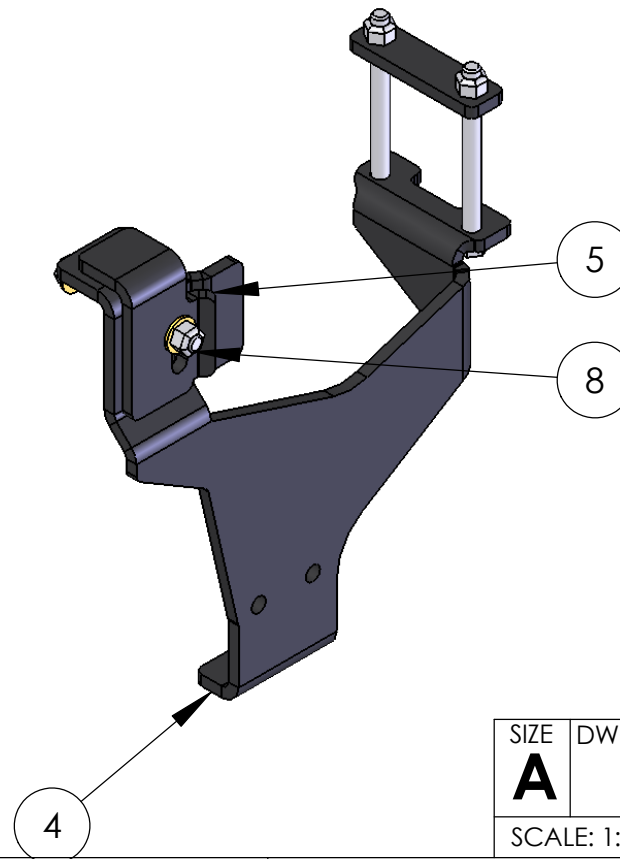

| ITEM NO. | PART NUMBER    | mount/QTY. |
|----------|----------------|------------|
| 1        | 81122-1        | 1          |
| 2        | 81122-3        | 1          |
| 3        | 81122-2        | 2          |
| 4        | Mirror81122-1  | 1          |
| 5        | Mirror81122-3  | 1          |
| 6        | FW-0500-Z      | 4          |
| 7        | HH-0500-5500-Z | 4          |
| 8        | HH-0500-4500-Z | 2          |
| 9        | NIN-0500-Z     | 6          |

|                  |                            |              |
|------------------|----------------------------|--------------|
| SIZE<br><b>A</b> | DWG. NO.<br><b>81122-A</b> | REV          |
| SCALE: 1:10      | WEIGHT:                    | SHEET 1 OF 2 |

5

↑

4

3

2

1

VEHICLE FRAME

1

3

5

4

CROSS BAR NOT INCLUDED IN MOUNT KIT

|             |                |              |
|-------------|----------------|--------------|
| SIZE        | DWG. NO.       | REV          |
| <b>A</b>    | <b>81122-A</b> |              |
| SCALE: 1:10 | WEIGHT:        | SHEET 2 OF 2 |