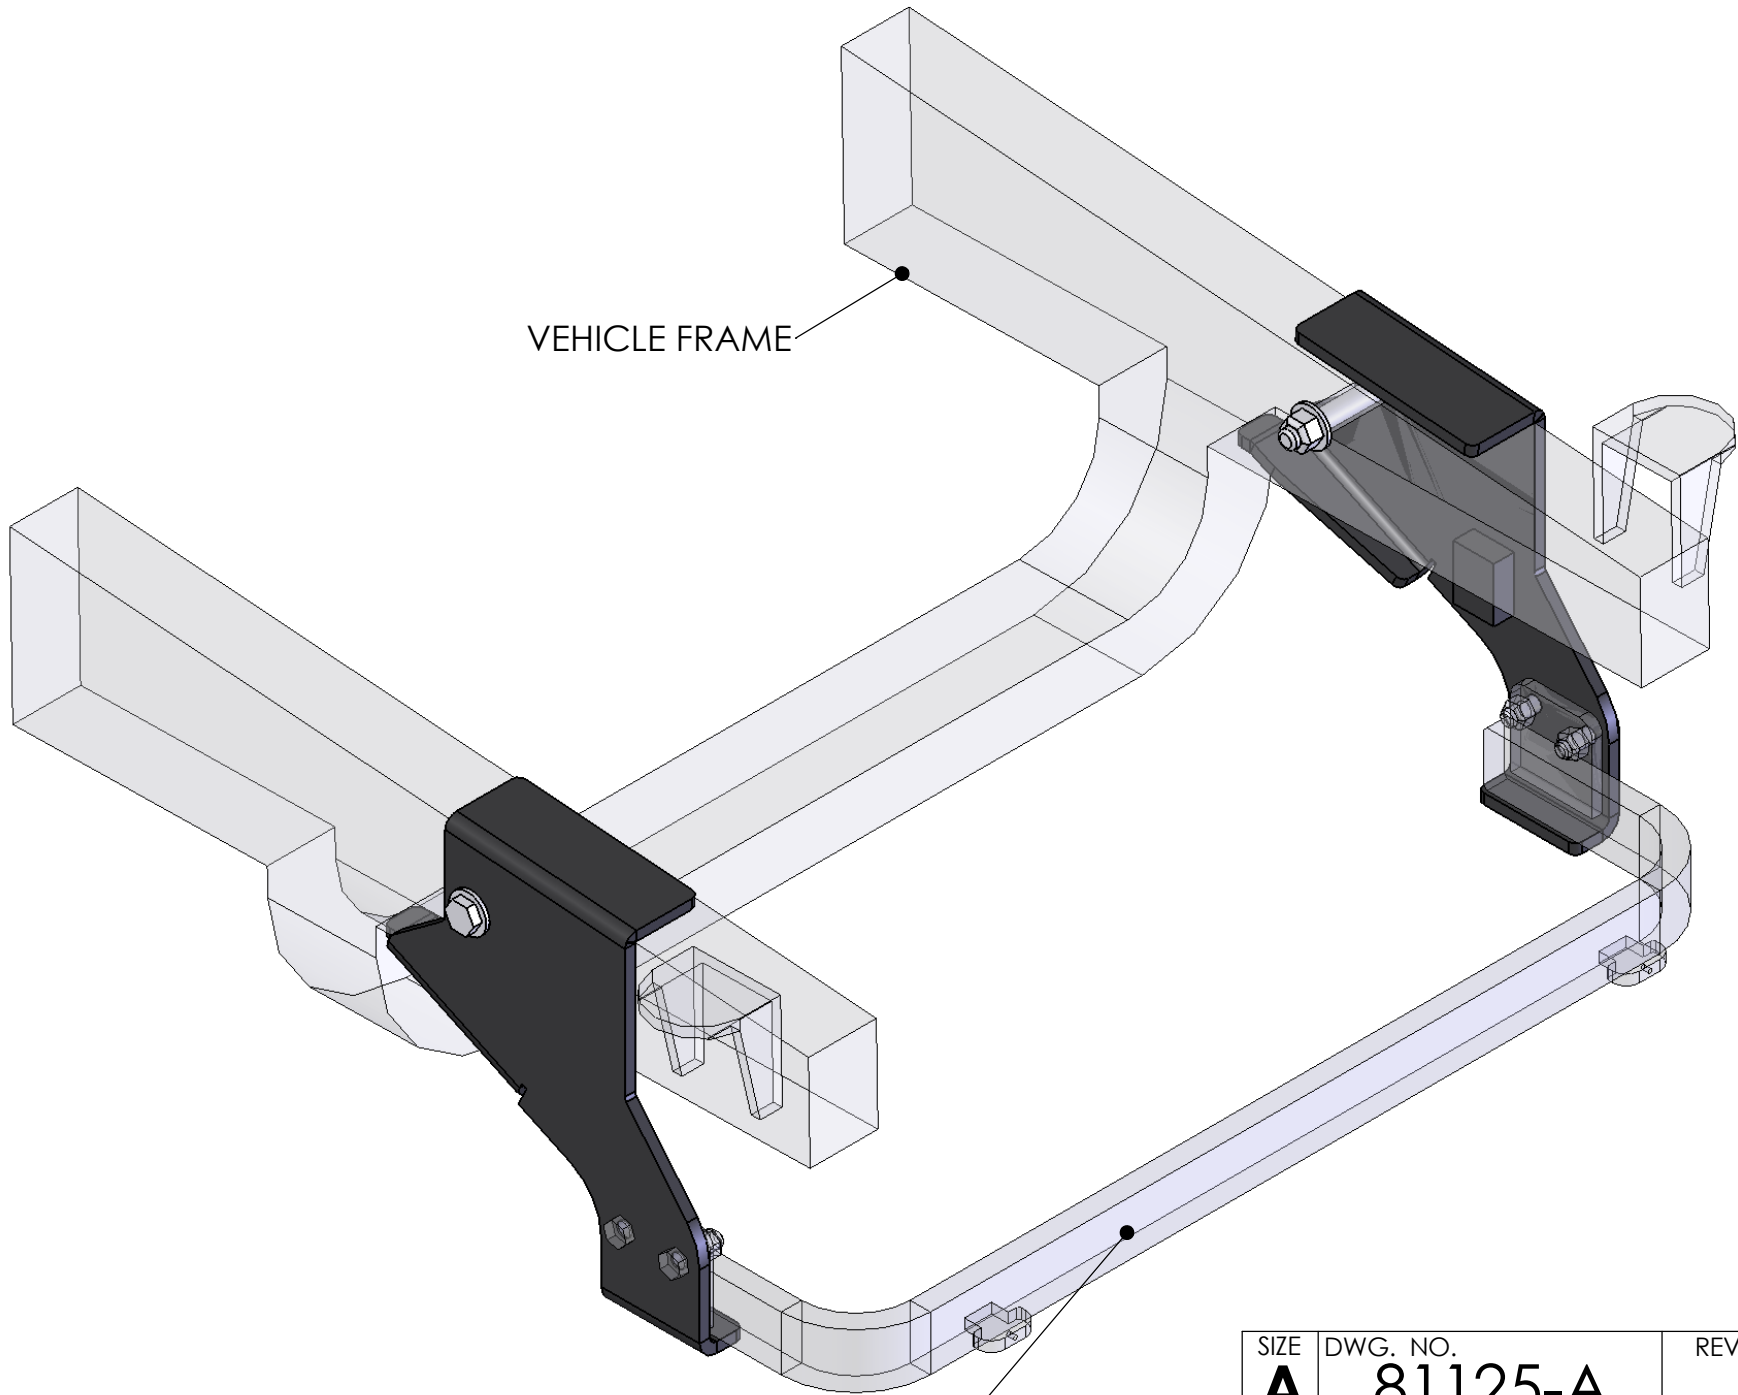

ITEM NO.	PART NUMBER	mount/QTY.
1	81125-1	1
2	81125-2	2
3	Mirror81125-1	1
4	FW-0625-Z	4
5	HH-0625-4000-Z	2
6	NIN-0625-Z	2

SIZE A	DWG. NO. 81125-A	REV
SCALE: 1:5	WEIGHT:	SHEET 1 OF 2

5

↑

4

3

2

1

VEHICLE FRAME

CROSS BAR NOT INCLUDED IN MOUNT KIT

SIZE	DWG. NO.	REV
A	81125-A	
SCALE: 1:1	WEIGHT:	SHEET 2 OF 2

5

4

3

2

1