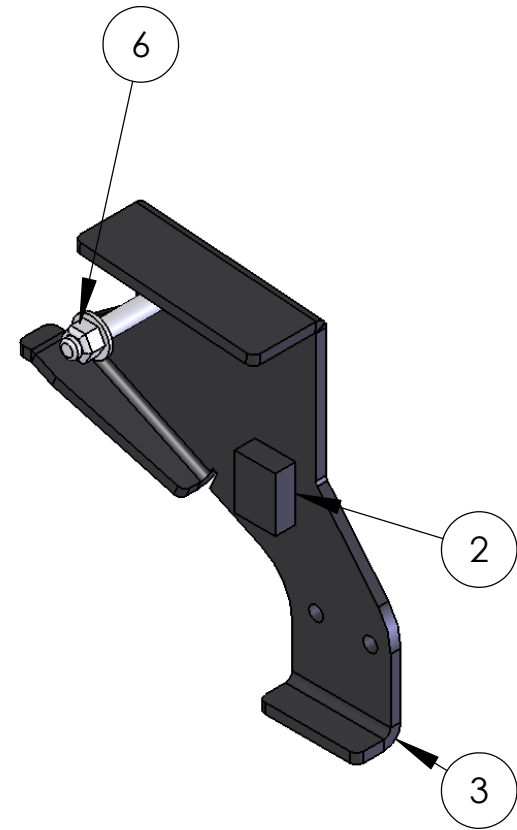

ITEM NO.	PART NUMBER	mount/QTY.
1	81125-1	1
2	81125-2	2
3	Mirror81125-1	1
4	FW-0625-Z	4
5	HH-0625-4000-Z	2
6	NIN-0625-Z	2

SIZE A	DWG. NO. 81125-A	REV
SCALE: 1:5	WEIGHT:	SHEET 1 OF 2

5

↑

4

3

2

1

VEHICLE FRAME

CROSS BAR NOT INCLUDED IN MOUNT KIT

SIZE	DWG. NO.	REV
A	81125-A	
SCALE: 1:1	WEIGHT:	SHEET 2 OF 2

5

4

3

2

1