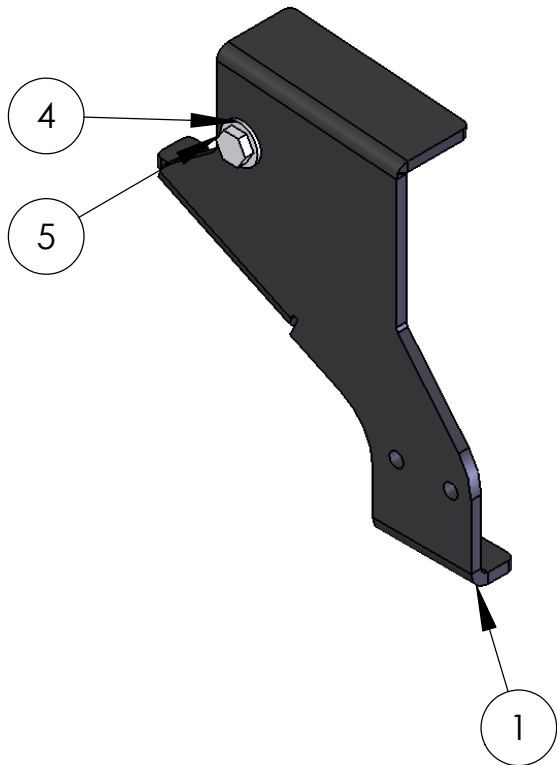

ITEM NO.	PART NUMBER	mount/QTY.
1	81125-1	1
2	81125-2	2
3	Mirror81125-1	1
4	FW-0625-Z	4
5	HH-0625-4000-Z	2
6	NIN-0625-Z	2

SIZE A	DWG. NO. 81125-A	REV
SCALE: 1:5	WEIGHT:	SHEET 1 OF 2

5

↑

4

3

2

1

VEHICLE FRAME

CROSS BAR NOT INCLUDED IN MOUNT KIT

SIZE	DWG. NO.	REV
A	81125-A	
SCALE: 1:1	WEIGHT:	SHEET 2 OF 2

5

4

3

2

1