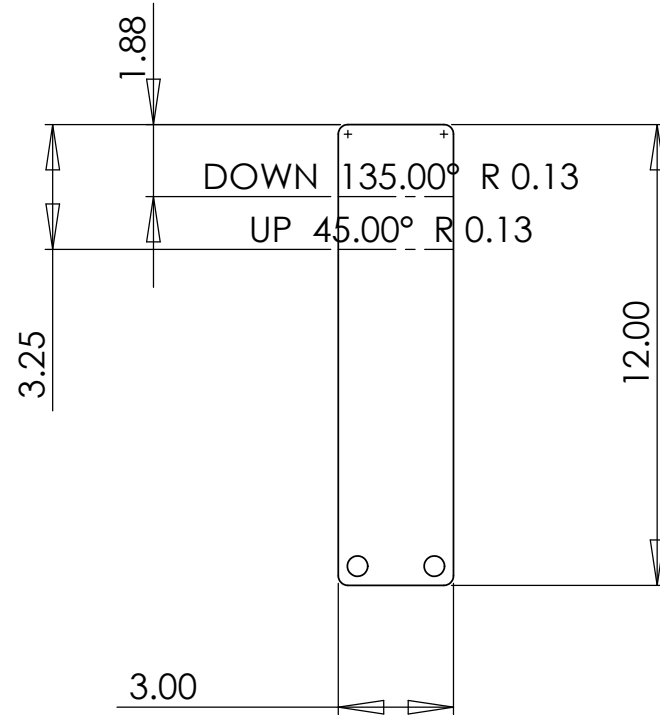

ITEM NO.	PART NUMBER	QTY.
1	81305-1	2
2	81305-2	1
3	Mirror81305-2	1
4	81305-3	2
5	8891	1
6	LB-0500-2000-3000-Z	2
7	CLN-0500-Z	2

SIZE	DWG. NO.	REV
A	81305-A	
SCALE: 1:10	WEIGHT:	SHEET 1 OF 2

5

↑

4

3

2

1

SIZE	DWG. NO.	REV
A	CS51305-1	
SCALE: 1:5	WEIGHT:	SHEET 2 OF 2