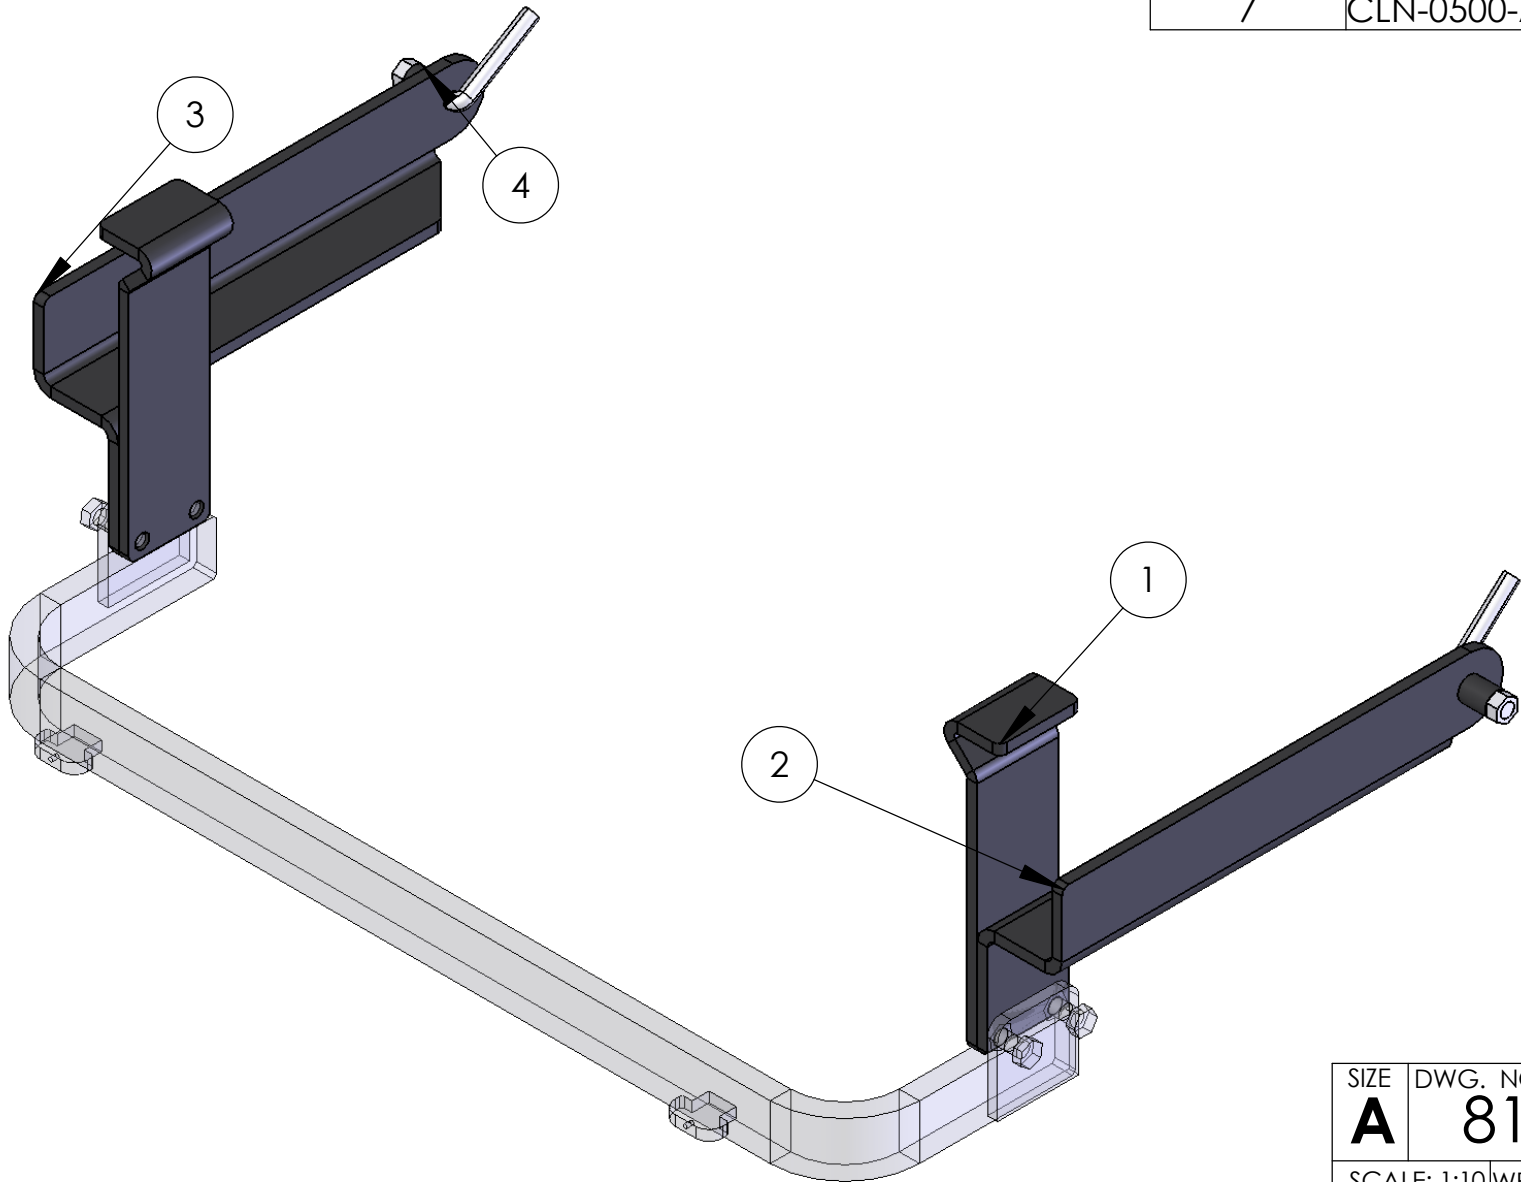

ITEM NO.	PART NUMBER	QTY.
1	81305-1	2
2	81305-2	1
3	Mirror81305-2	1
4	81305-3	2
5	8891	1
6	LB-0500-2000-3000-Z	2
7	CLN-0500-Z	2

SIZE	DWG. NO.	REV
A	81305-A	
SCALE: 1:10	WEIGHT:	SHEET 1 OF 2

5

↑

4

3

2

1

SIZE	DWG. NO.	REV
A	CS51305-1	
SCALE: 1:5	WEIGHT:	SHEET 2 OF 2