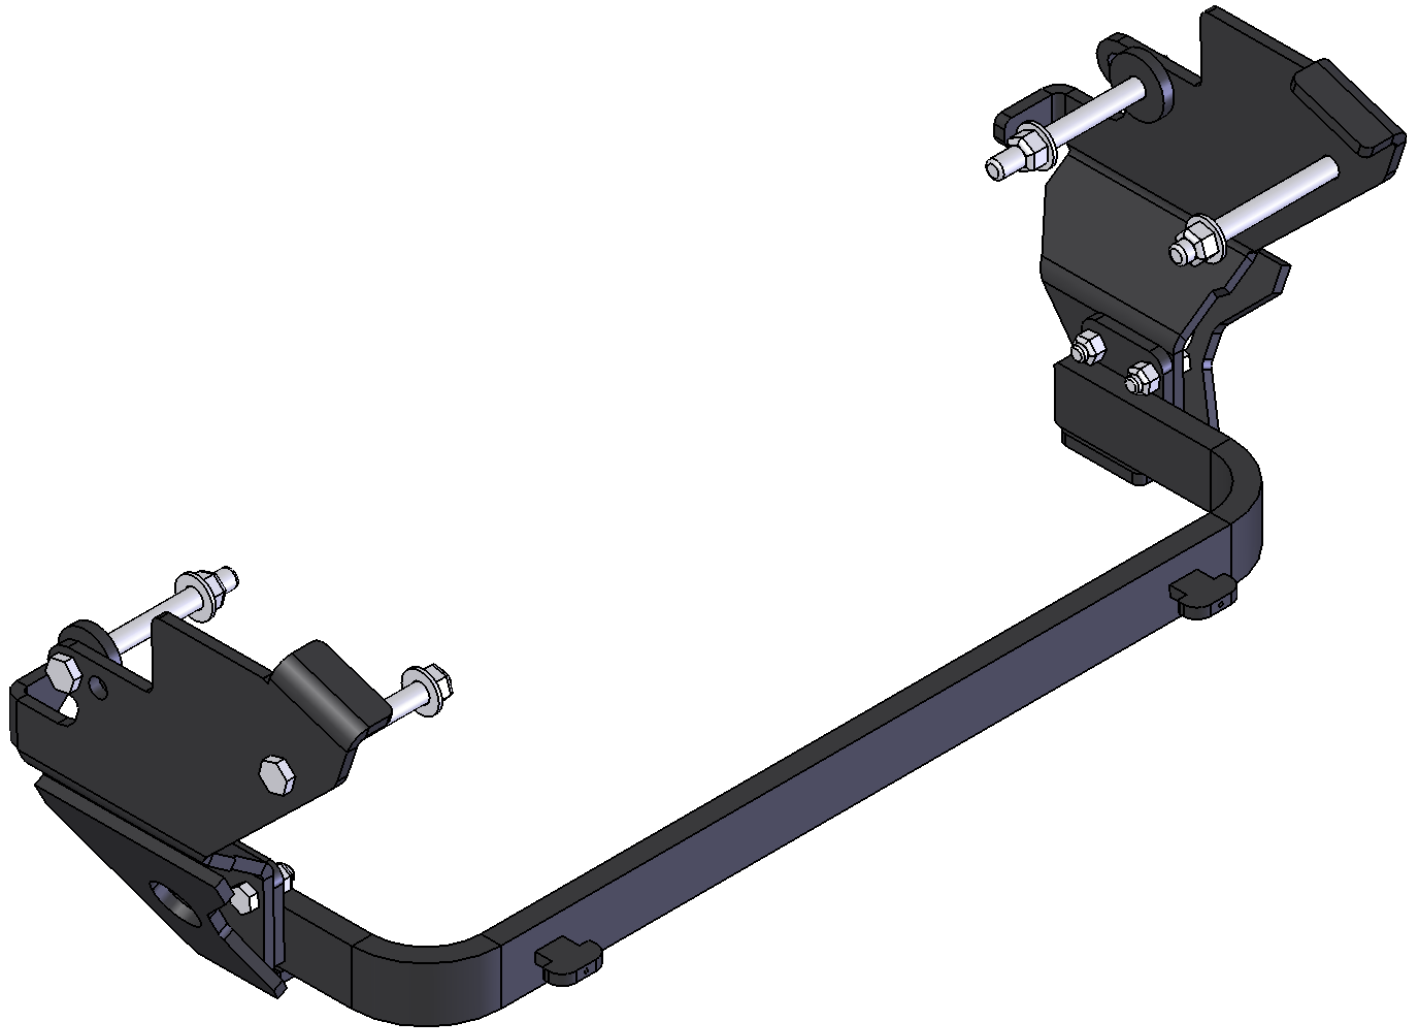

ITEM NO.	PART NUMBER	Default/ QTY.
1	21522	1
2	81522-1	1
3	81522-2	2
4	81522-3	2
5	Mirror81522-1	1
6	HH-0625-5500-Z	4
7	FW-0625-Z	4
8	NIN-0625-Z	4
9	8891	1

SIZE A	DWG. NO. 81522-A	REV
SCALE: 1:20	WEIGHT:	SHEET 1 OF 2

5 ↑ 4 3 2 1

SIZE	DWG. NO.	REV
A	81522-A	
SCALE: 1:20	WEIGHT:	SHEET 2 OF 2

5

4

3

2

1