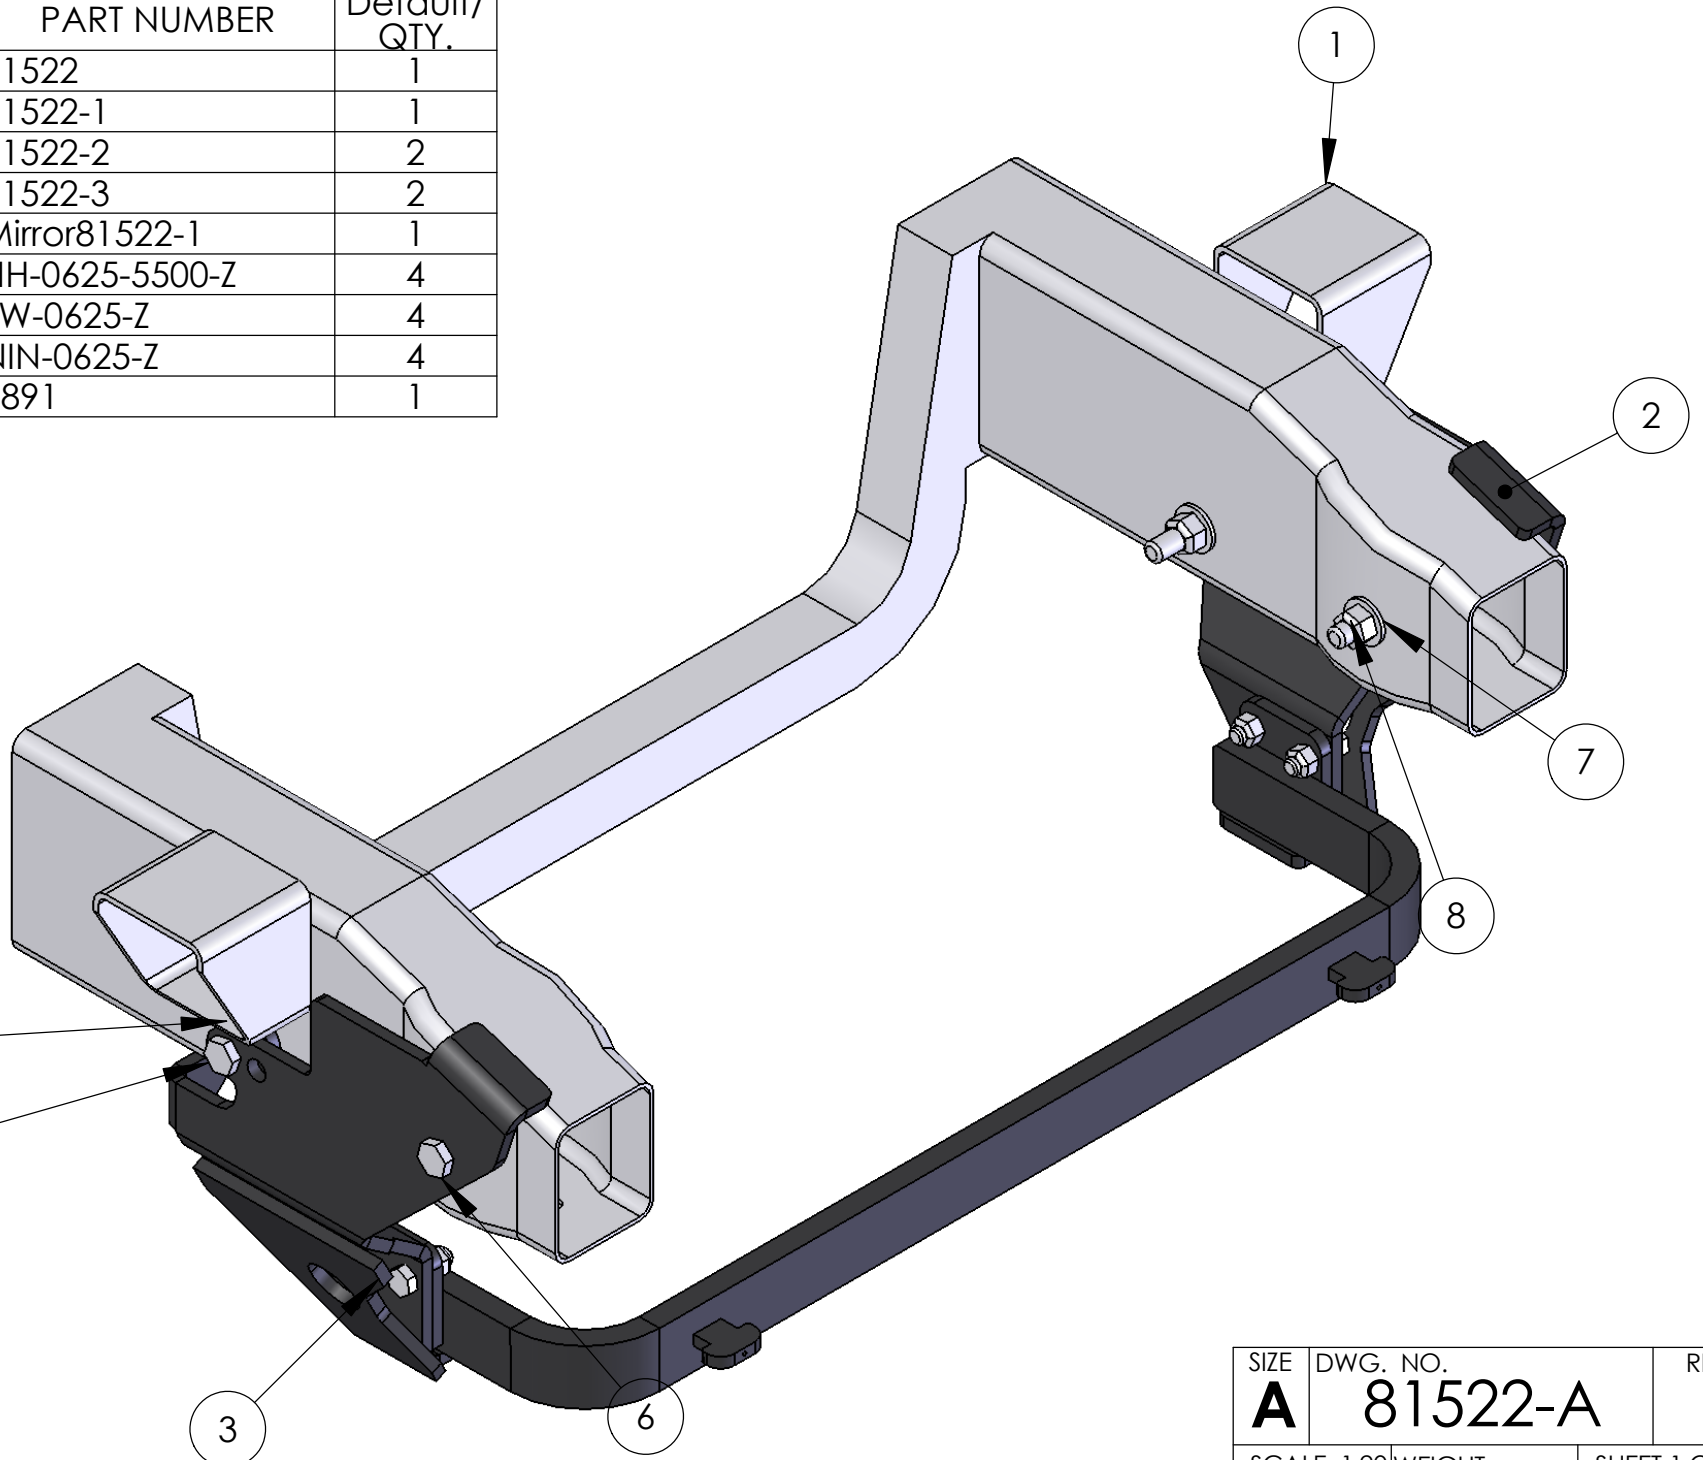

ITEM NO.	PART NUMBER	Default/ QTY.
1	21522	1
2	81522-1	1
3	81522-2	2
4	81522-3	2
5	Mirror81522-1	1
6	HH-0625-5500-Z	4
7	FW-0625-Z	4
8	NIN-0625-Z	4
9	8891	1

SIZE A	DWG. NO. 81522-A	REV
SCALE: 1:20	WEIGHT:	SHEET 1 OF 2

5 ↑ 4 3 2 1

SIZE	DWG. NO.	REV
A	81522-A	
SCALE: 1:20	WEIGHT:	SHEET 2 OF 2

5

4

3

2

1