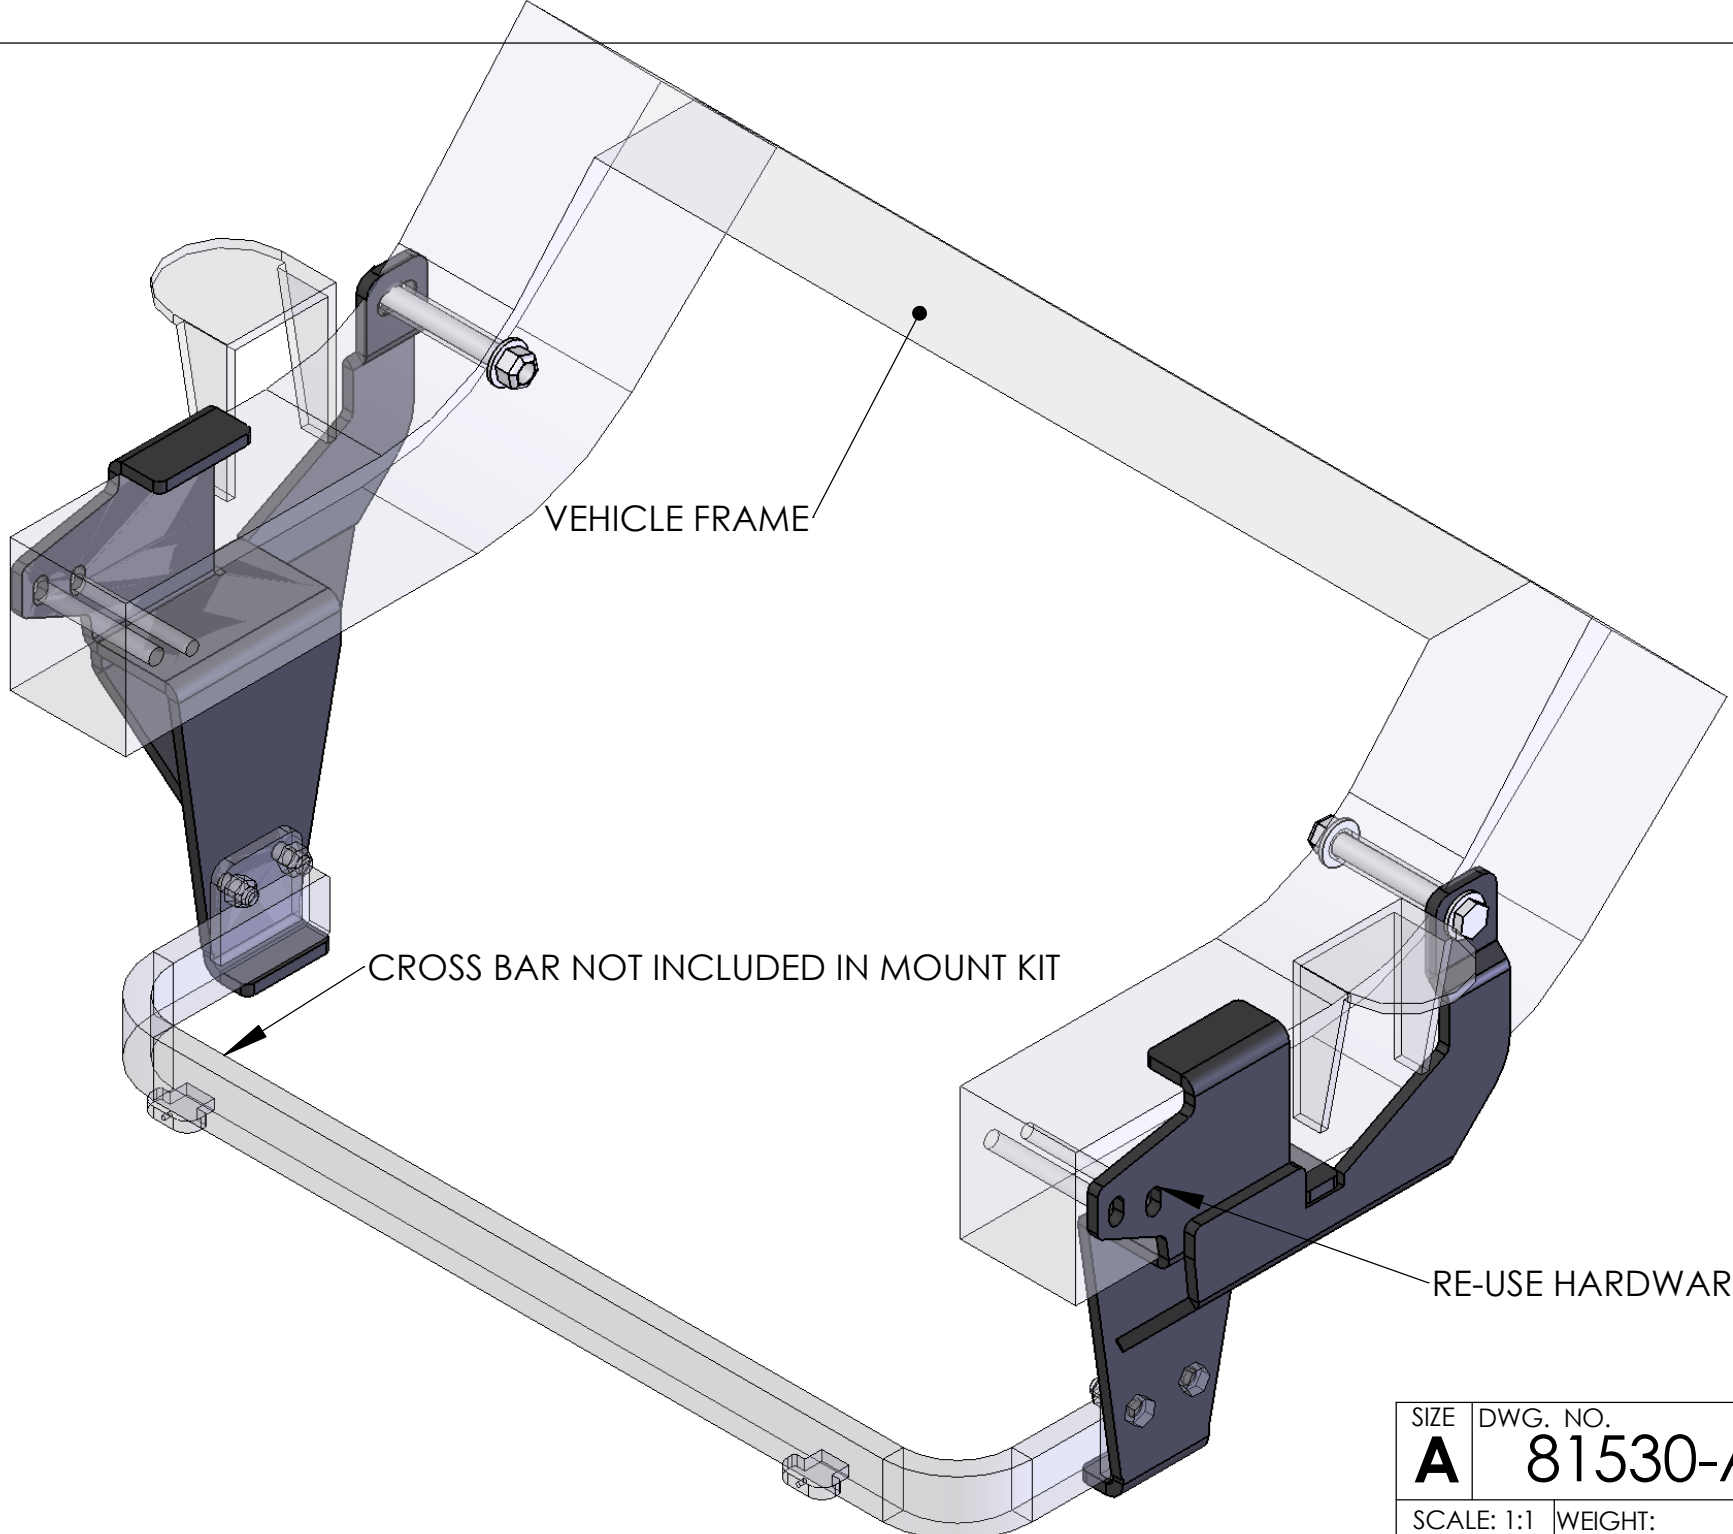

ITEM NO.	PART NUMBER	MOUNT/QTY.
1	81530-1	1
2	81530-2	1
3	Mirror81530-1	1
4	Mirror81530-2	1
5	HH-0625-5000-Z	2
6	FW-0625-Z	4
7	NIN-0625-Z	2

SIZE	DWG. NO.	REV
A	81530-A	
SCALE: 1:5	WEIGHT:	SHEET 1 OF 2

5

↑

4

3

2

1

VEHICLE FRAME

CROSS BAR NOT INCLUDED IN MOUNT KIT

RE-USE HARDWARE

SIZE	DWG. NO.	REV
A	81530-A	
SCALE: 1:1	WEIGHT:	SHEET 2 OF 2

5 4 3 2 1