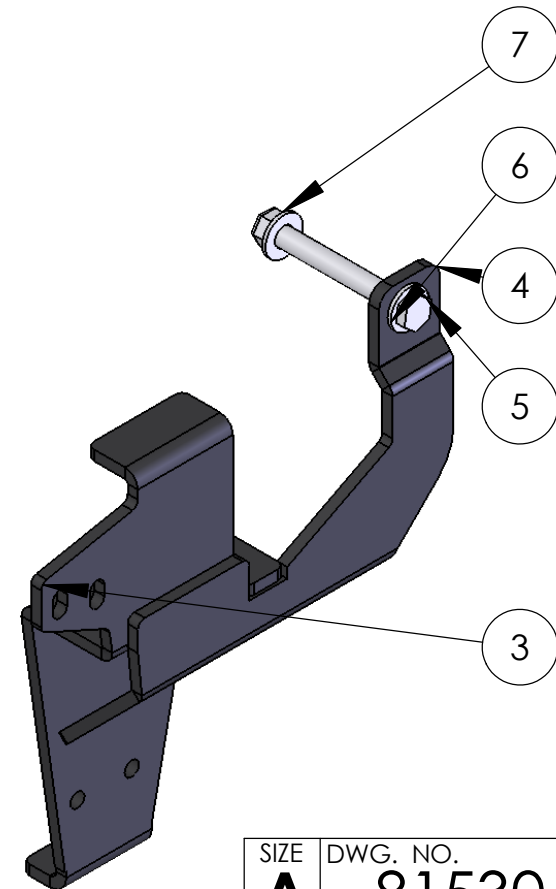

ITEM NO.	PART NUMBER	MOUNT/QTY.
1	81530-1	1
2	81530-2	1
3	Mirror81530-1	1
4	Mirror81530-2	1
5	HH-0625-5000-Z	2
6	FW-0625-Z	4
7	NIN-0625-Z	2

SIZE	DWG. NO.	REV
A	81530-A	
SCALE: 1:5	WEIGHT:	SHEET 1 OF 2

5

↑

4

3

2

1

VEHICLE FRAME

CROSS BAR NOT INCLUDED IN MOUNT KIT

RE-USE HARDWARE

SIZE	DWG. NO.	REV
A	81530-A	
SCALE: 1:1	WEIGHT:	SHEET 2 OF 2

5 4 3 2 1