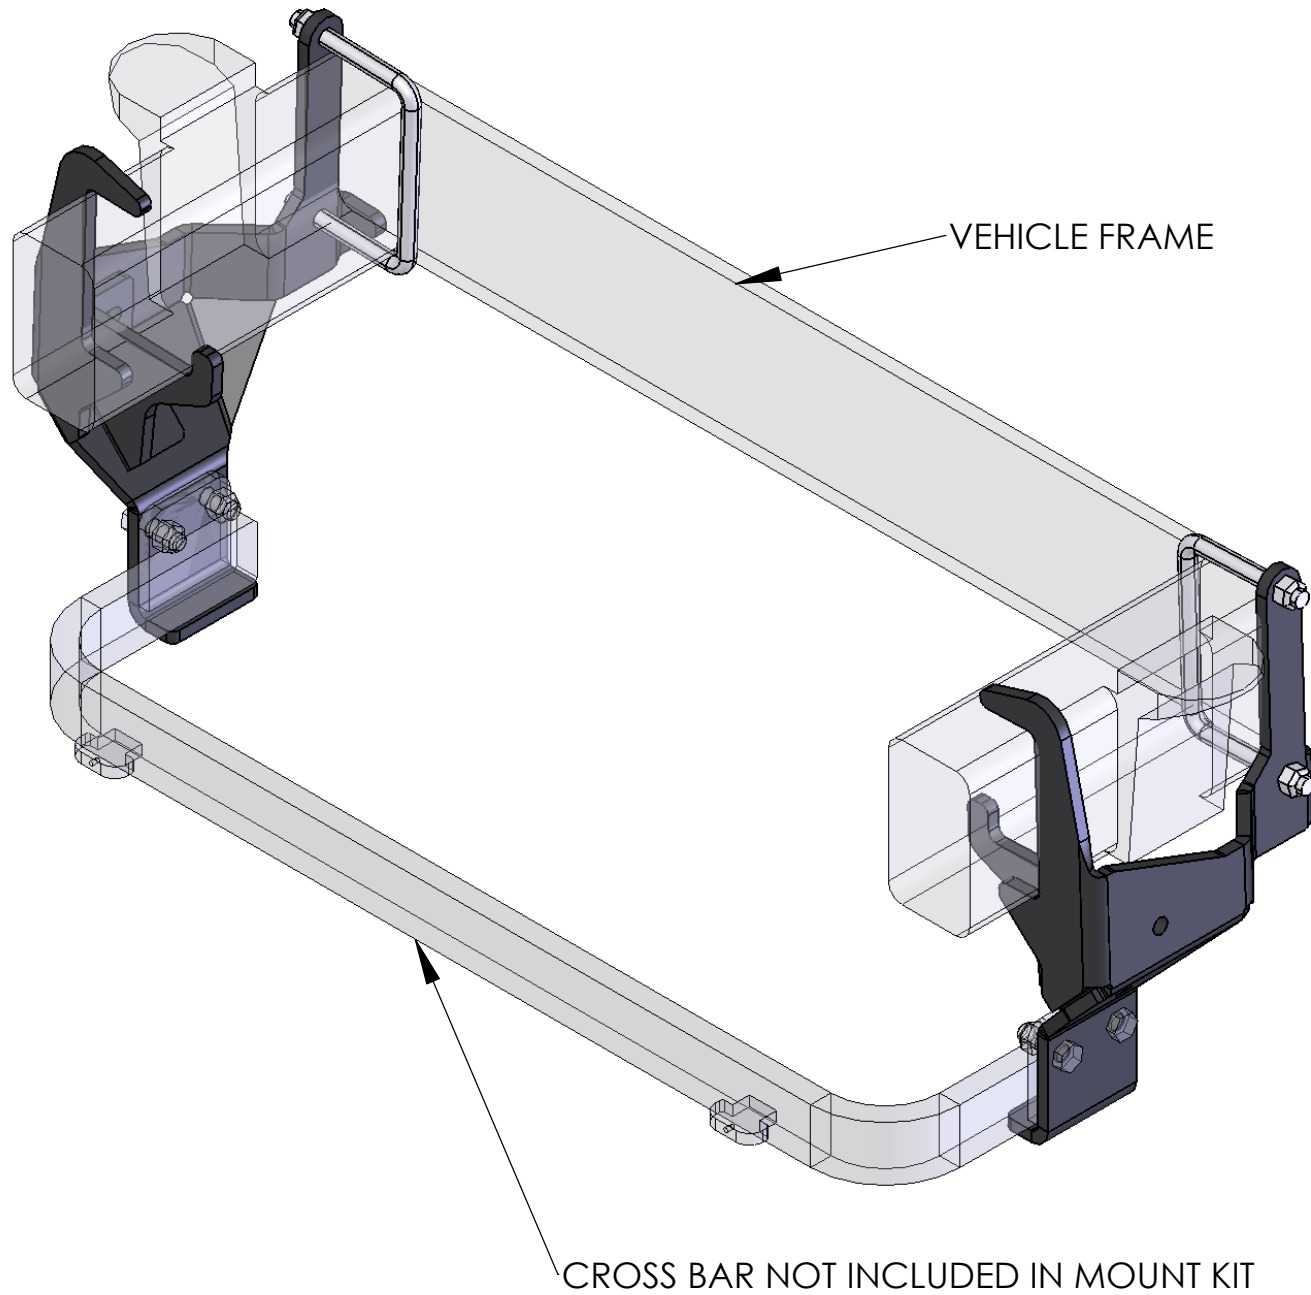

ITEM NO.	PART NUMBER	mount/QTY.
1	82611-1	1
2	UB-0500-4000-5875-Z	2
3	NIN-0500-Z	4
4	Mirror82611-11	1
5	82611-2	1
6	Mirror82611-2	1

SIZE	DWG. NO.	REV
<b>A</b>	<b>82611-A</b>	
SCALE: 1:1	WEIGHT:	SHEET 1 OF 2

5

4

3

2

1

VEHICLE FRAME

CROSS BAR NOT INCLUDED IN MOUNT KIT

SIZE	DWG. NO.	REV
<b>A</b>	<b>82611-A</b>	
SCALE: 1:1	WEIGHT:	SHEET 2 OF 2