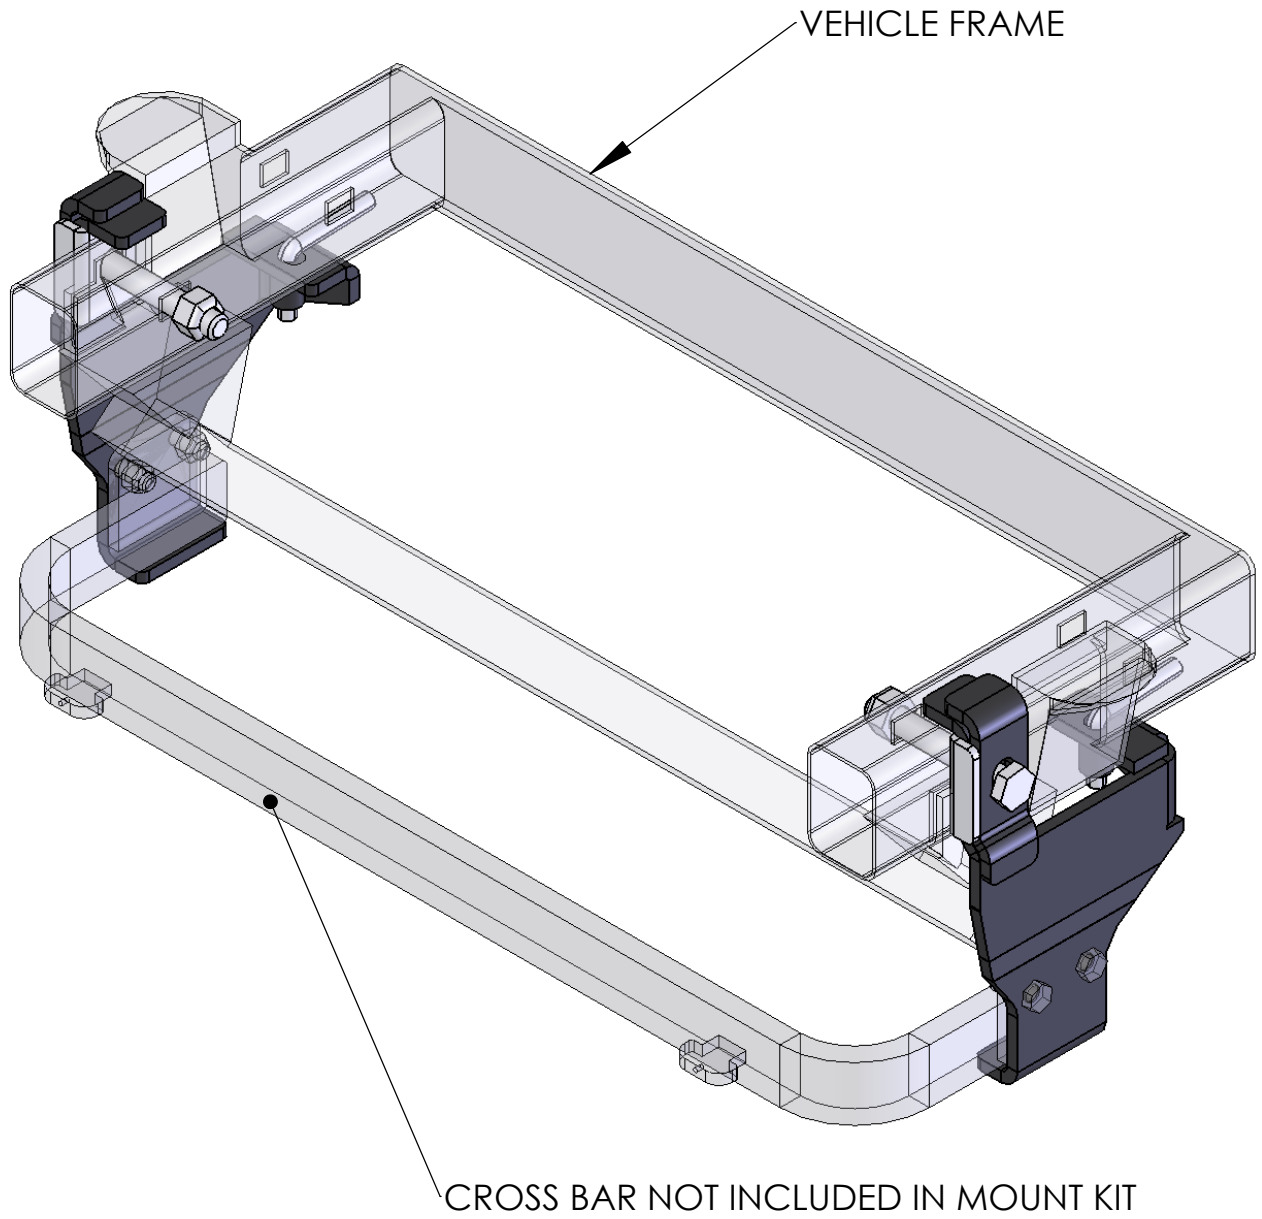

ITEM NO.	PART NUMBER	mount/QTY.
1	Mirror82615-1	1
2	NIN-0750-Z	2
3	LB-0500-2000-3000-Z	2
4	82625-1	1
5	82625-3	2
6	82625-2	1
7	HH-0750-5000-Z	2
8	Mirror82625-2	1
9	82625-4	2

VEHICLES WITH LOWER CRASH BAR DO NOT REQUIRE THE FRAME SPACERS 2009-2013

SIZE <b>A</b>	DWG. NO. <b>82625-A</b>	REV
SCALE: 1:1	WEIGHT:	SHEET 1 OF 2

SIZE	DWG. NO.	REV
<b>A</b>	<b>82625-A</b>	
SCALE: 1:1	WEIGHT:	SHEET 2 OF 2