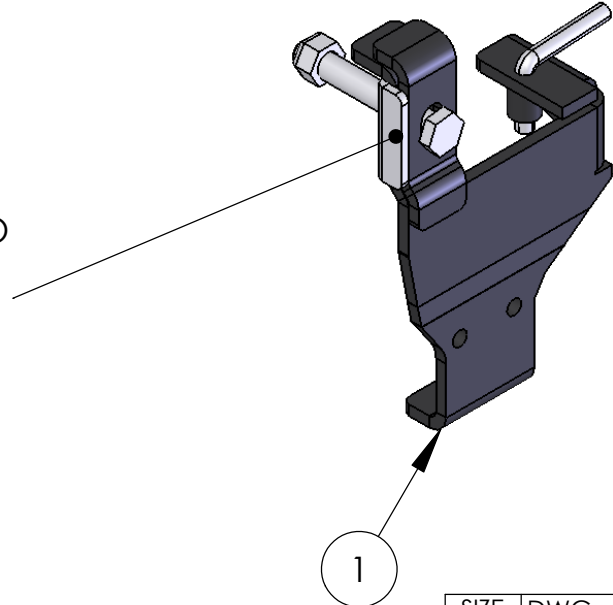

ITEM NO.	PART NUMBER	mount/QTY.
1	Mirror82615-1	1
2	NIN-0750-Z	2
3	LB-0500-2000-3000-Z	2
4	82625-1	1
5	82625-3	2
6	82625-2	1
7	HH-0750-5000-Z	2
8	Mirror82625-2	1
9	82625-4	2

VEHICLES WITH LOWER CRASH BAR DO NOT REQUIRE THE FRAME SPACERS 2009-2013

SIZE <b>A</b>	DWG. NO. <b>82625-A</b>	REV
SCALE: 1:1	WEIGHT:	SHEET 1 OF 2

SIZE	DWG. NO.	REV
<b>A</b>	<b>82625-A</b>	
SCALE: 1:1	WEIGHT:	SHEET 2 OF 2