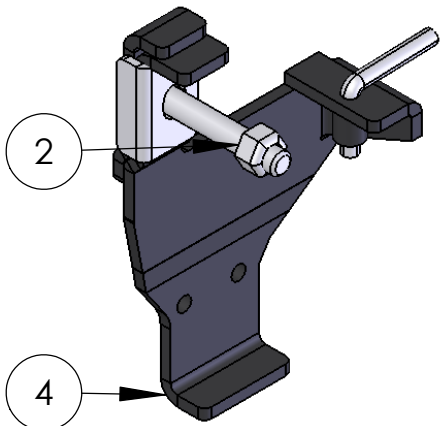

ITEM NO.	PART NUMBER	mount/QTY.
1	Mirror82615-1	1
2	NIN-0750-Z	2
3	LB-0500-2000-3000-Z	2
4	82625-1	1
5	82625-3	2
6	82625-2	1
7	HH-0750-5000-Z	2
8	Mirror82625-2	1
9	82625-4	2

VEHICLES WITH LOWER CRASH BAR DO NOT REQUIRE THE FRAME SPACERS 2009-2013

SIZE <b>A</b>	DWG. NO. <b>82625-A</b>	REV
SCALE: 1:1	WEIGHT:	SHEET 1 OF 2

SIZE	DWG. NO.	REV
<b>A</b>	<b>82625-A</b>	
SCALE: 1:1	WEIGHT:	SHEET 2 OF 2