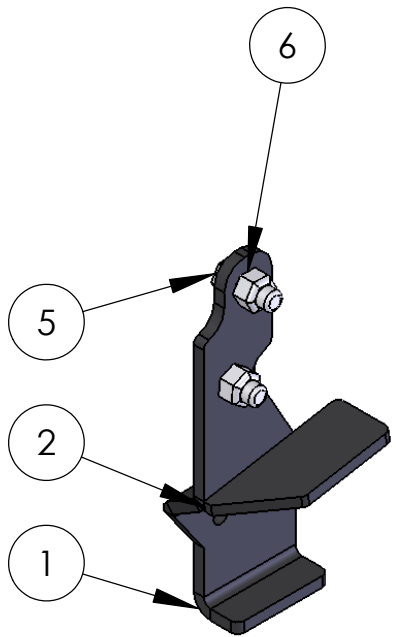

| ITEM NO. | PART NUMBER    | mount/QTY. |
|----------|----------------|------------|
| 1        | 83001-1        | 1          |
| 2        | 83001-2        | 2          |
| 3        | 83001-3        | 2          |
| 4        | Mirror83001-1  | 1          |
| 5        | HH-0625-1500-Z | 4          |
| 6        | NIN-0625-Z     | 4          |

|                  |                            |              |
|------------------|----------------------------|--------------|
| SIZE<br><b>A</b> | DWG. NO.<br><b>83001-A</b> | REV          |
| SCALE: 1:10      | WEIGHT:                    | SHEET 1 OF 2 |

CROSS BAR NOT INCLUDED IN MOUNT KIT

|                  |                            |              |
|------------------|----------------------------|--------------|
| SIZE<br><b>A</b> | DWG. NO.<br><b>83001-A</b> | REV          |
| SCALE: 1:1       | WEIGHT:                    | SHEET 2 OF 2 |