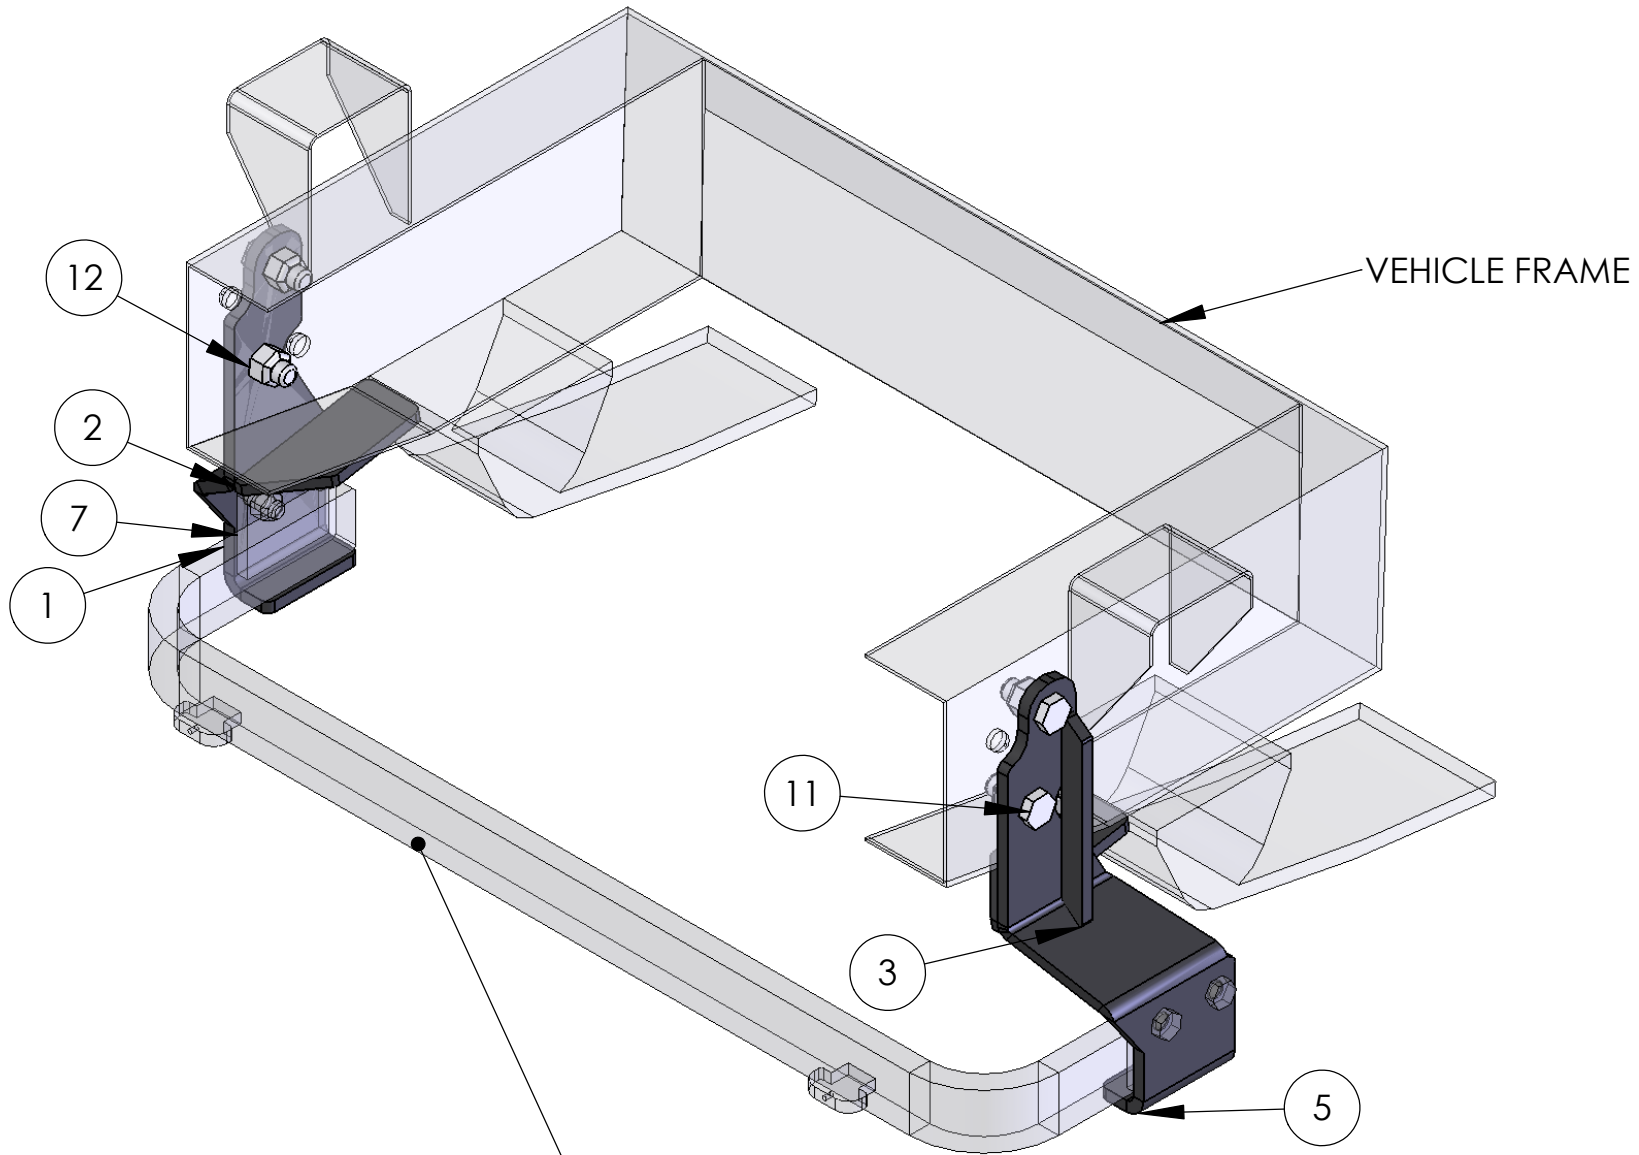

| ITEM NO. | PART NUMBER    | mount/QTY. |
|----------|----------------|------------|
| 1        | 83001-1        | 1          |
| 2        | 83001-2        | 2          |
| 3        | 83001-3        | 2          |
| 4        | Mirror83001-1  | 1          |
| 5        | HH-0625-1500-Z | 4          |
| 6        | NIN-0625-Z     | 4          |

|                  |                            |              |
|------------------|----------------------------|--------------|
| SIZE<br><b>A</b> | DWG. NO.<br><b>83001-A</b> | REV          |
| SCALE: 1:10      | WEIGHT:                    | SHEET 1 OF 2 |

CROSS BAR NOT INCLUDED IN MOUNT KIT

|                  |                            |              |
|------------------|----------------------------|--------------|
| SIZE<br><b>A</b> | DWG. NO.<br><b>83001-A</b> | REV          |
| SCALE: 1:1       | WEIGHT:                    | SHEET 2 OF 2 |