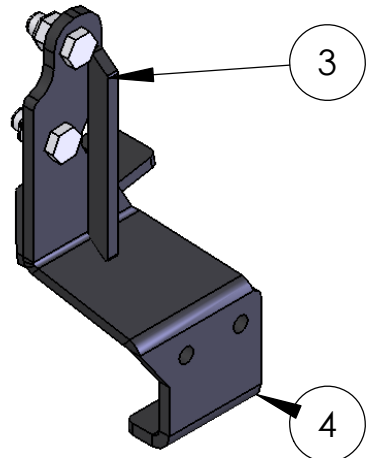

| ITEM NO. | PART NUMBER    | mount/QTY. |
|----------|----------------|------------|
| 1        | 83001-1        | 1          |
| 2        | 83001-2        | 2          |
| 3        | 83001-3        | 2          |
| 4        | Mirror83001-1  | 1          |
| 5        | HH-0625-1500-Z | 4          |
| 6        | NIN-0625-Z     | 4          |

|                  |                            |              |
|------------------|----------------------------|--------------|
| SIZE<br><b>A</b> | DWG. NO.<br><b>83001-A</b> | REV          |
| SCALE: 1:10      | WEIGHT:                    | SHEET 1 OF 2 |

CROSS BAR NOT INCLUDED IN MOUNT KIT

|                  |                            |              |
|------------------|----------------------------|--------------|
| SIZE<br><b>A</b> | DWG. NO.<br><b>83001-A</b> | REV          |
| SCALE: 1:1       | WEIGHT:                    | SHEET 2 OF 2 |