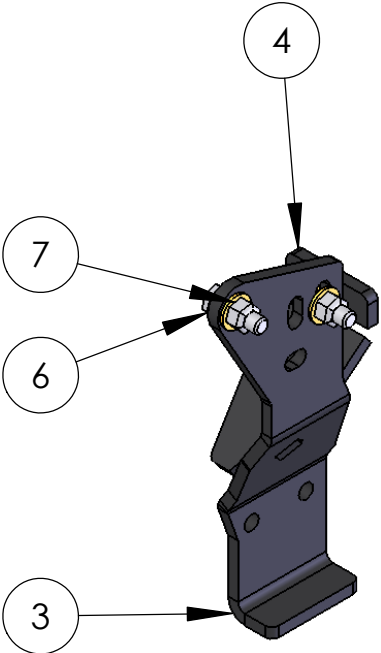

ITEM NO.	PART NUMBER	mount/QTY.
1	83003-1	1
2	83003-2	1
3	Mirror83003-1	1
4	Mirror83003-2	1
5	HH-0500-1500-Z	4
6	FW-0500-Z	8
7	NIN-0500-Z	4

SIZE A	DWG. NO. 83003-A	REV
SCALE: 1:2	WEIGHT:	SHEET 1 OF 2

CROSS BAR NOT INCLUDED IN MOUNT KIT

SIZE	DWG. NO.	REV
A	83003-A	
SCALE: 1:1	WEIGHT:	SHEET 2 OF 2

5

4

3

2

1