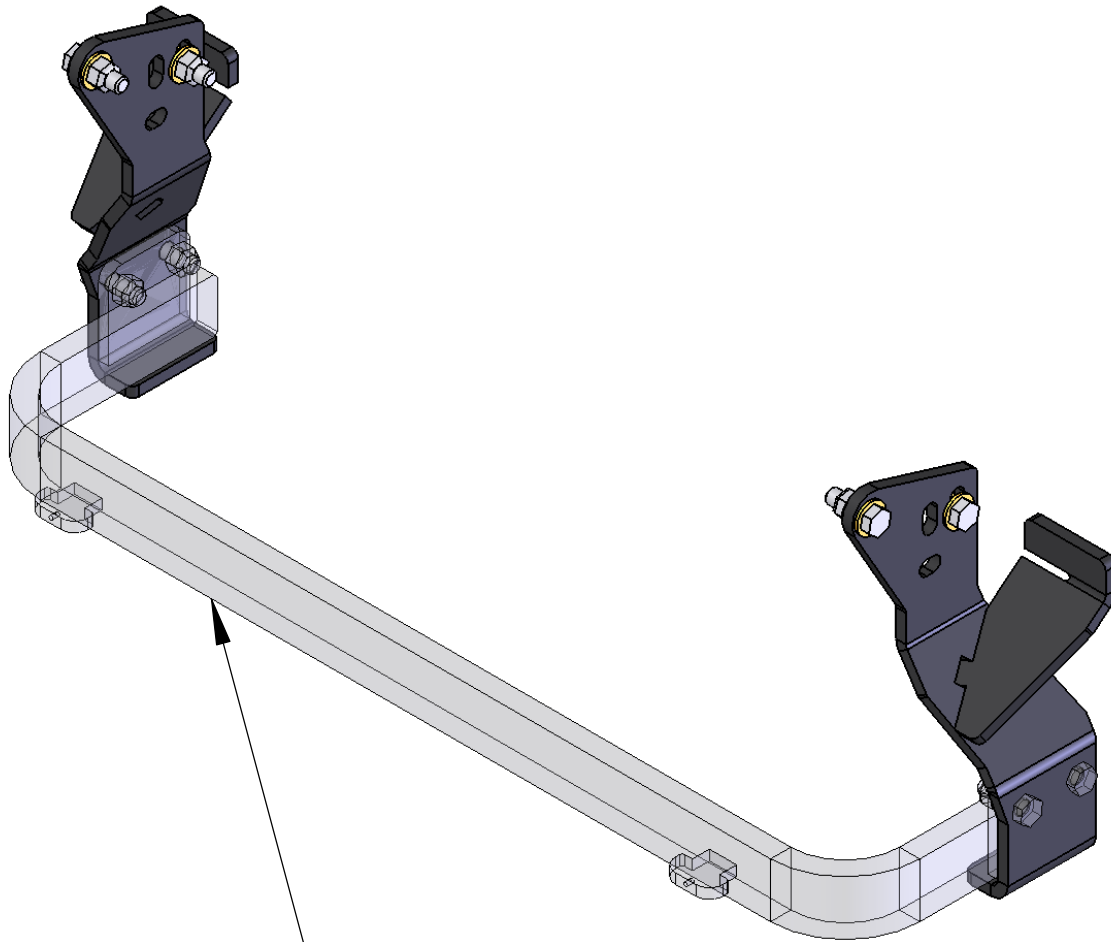

ITEM NO.	PART NUMBER	mount/QTY.
1	83003-1	1
2	83003-2	1
3	Mirror83003-1	1
4	Mirror83003-2	1
5	HH-0500-1500-Z	4
6	FW-0500-Z	8
7	NIN-0500-Z	4

SIZE A	DWG. NO. 83003-A	REV
SCALE: 1:2	WEIGHT:	SHEET 1 OF 2

CROSS BAR NOT INCLUDED IN MOUNT KIT

SIZE	DWG. NO.	REV
A	83003-A	
SCALE: 1:1	WEIGHT:	SHEET 2 OF 2

5

4

3

2

1