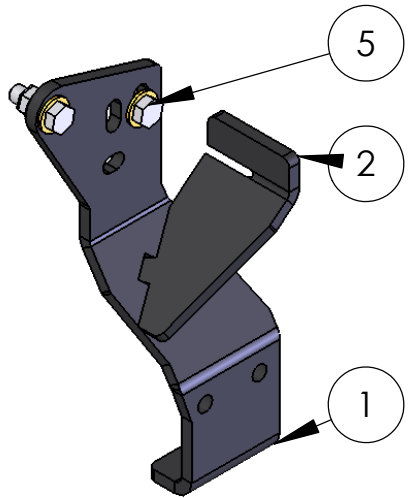

ITEM NO.	PART NUMBER	mount/QTY.
1	83003-1	1
2	83003-2	1
3	Mirror83003-1	1
4	Mirror83003-2	1
5	HH-0500-1500-Z	4
6	FW-0500-Z	8
7	NIN-0500-Z	4

SIZE A	DWG. NO. 83003-A	REV
SCALE: 1:2	WEIGHT:	SHEET 1 OF 2

CROSS BAR NOT INCLUDED IN MOUNT KIT

SIZE	DWG. NO.	REV
A	83003-A	
SCALE: 1:1	WEIGHT:	SHEET 2 OF 2

5

4

3

2

1