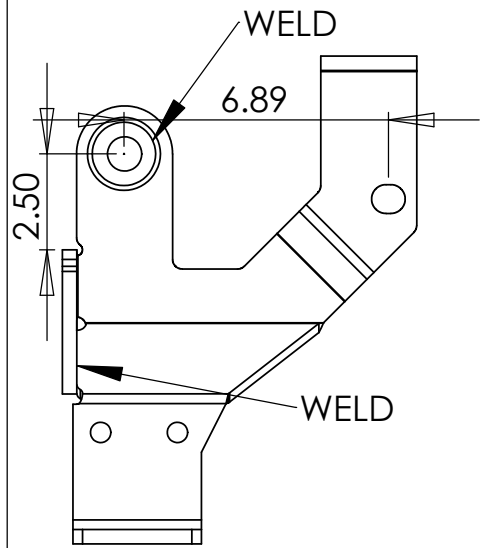

ITEM NO.	PART NUMBER	MOUNT/QTY.
1	83007-1	1
2	83007-2	2
3	Mirror83007-1	1
4	HH-0437-6000-Z	2
5	FW-0500-Z	2
6	NIN-0437-Z	2

SIZE A	DWG. NO. 83007-A	REV
SCALE: 1:1	WEIGHT:	SHEET 1 OF 2

5

4

3

2

1

VEHICLE FRAME

9

12

10

1

13

11

4

CROSS BAR NOT INCLUDED WITH MOUNT KIT

7/16 bolt required for vehicles without tow hooks

SIZE A	DWG. NO. 83007-A	REV
SCALE: 1:1	WEIGHT:	SHEET 2 OF 2

5

↑

4

3

2

1