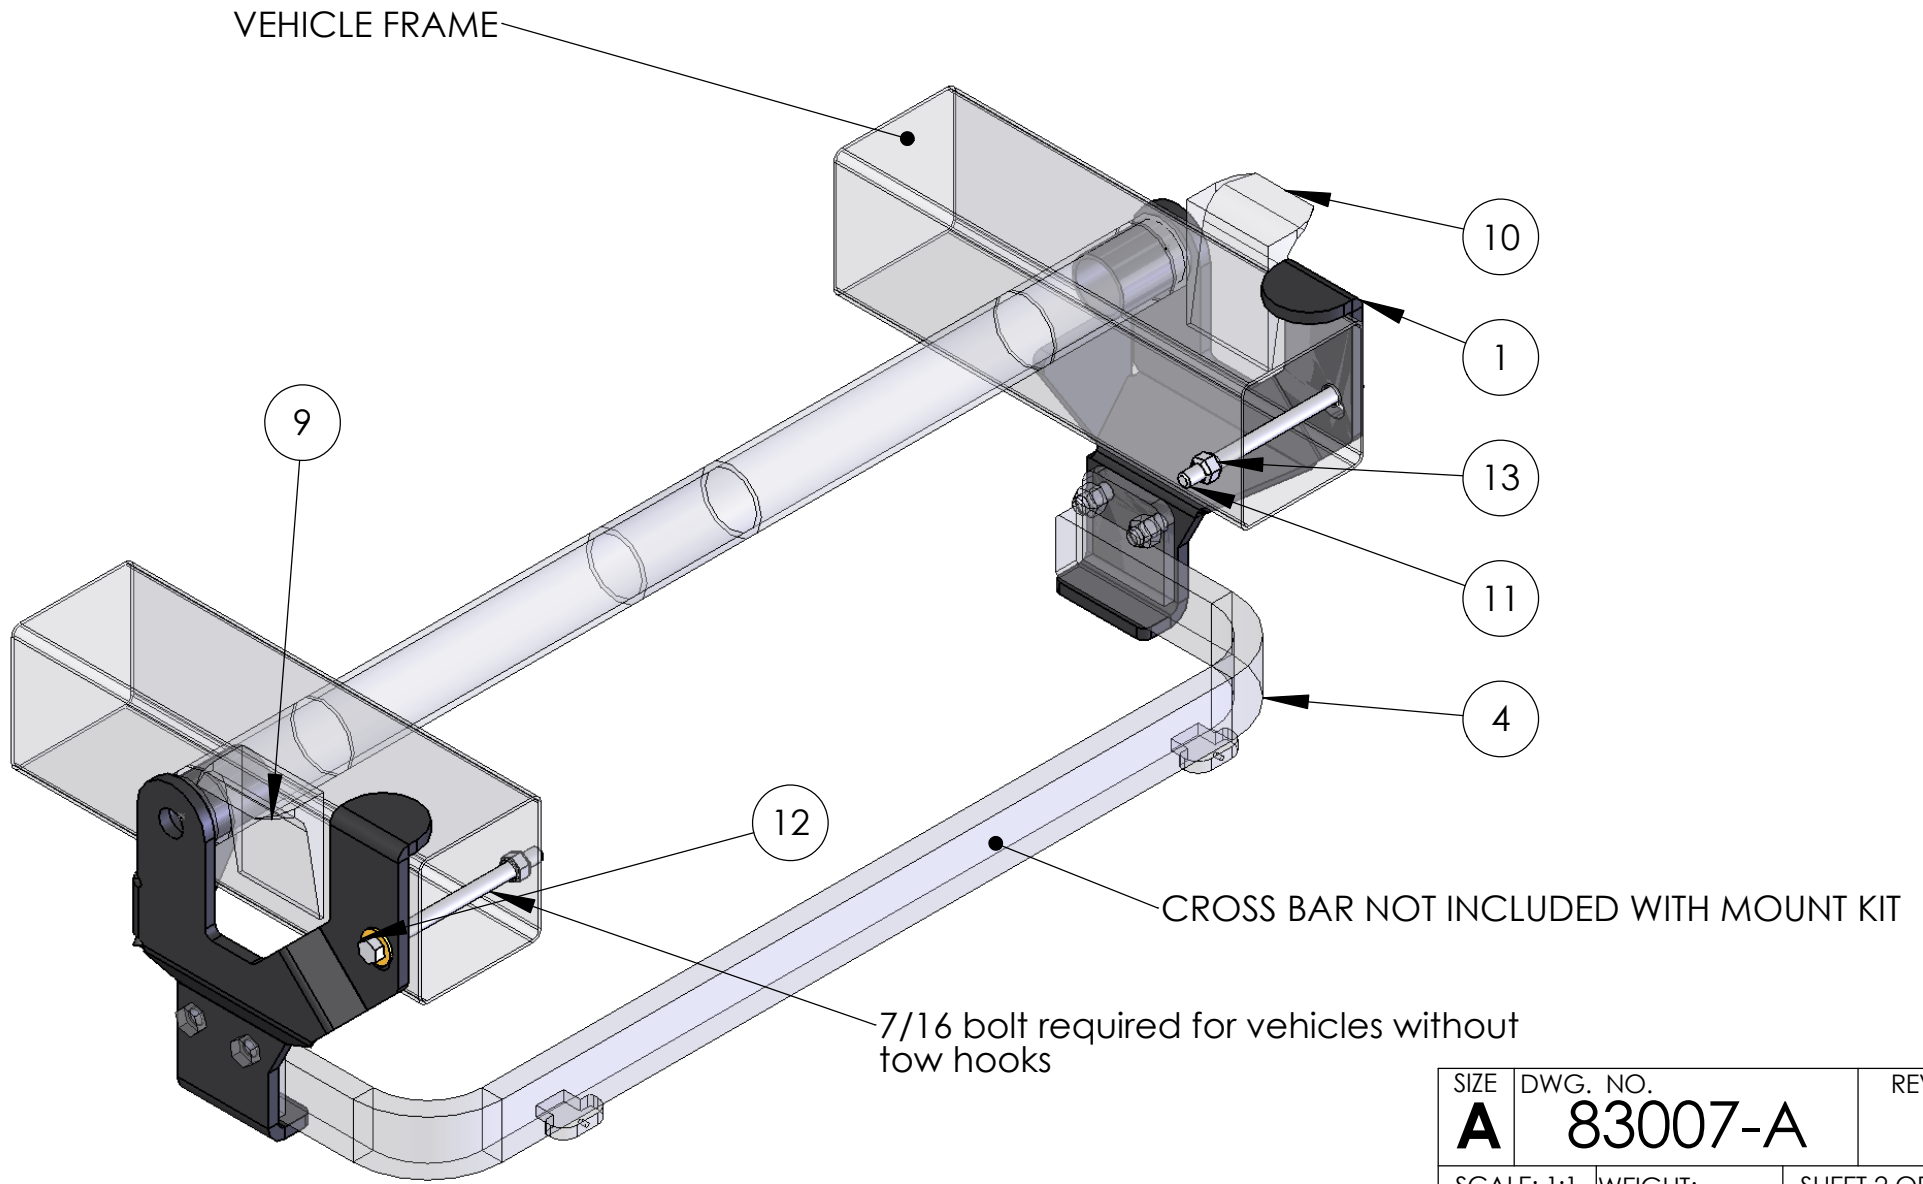

ITEM NO.	PART NUMBER	MOUNT/QTY.
1	83007-1	1
2	83007-2	2
3	Mirror83007-1	1
4	HH-0437-6000-Z	2
5	FW-0500-Z	2
6	NIN-0437-Z	2

SIZE A	DWG. NO. 83007-A	REV
SCALE: 1:1	WEIGHT:	SHEET 1 OF 2

5

4

3

2

1

VEHICLE FRAME

9

12

10

1

13

11

4

CROSS BAR NOT INCLUDED WITH MOUNT KIT

7/16 bolt required for vehicles without tow hooks

SIZE A	DWG. NO. 83007-A	REV
SCALE: 1:1	WEIGHT:	SHEET 2 OF 2

5

↑

4

3

2

1