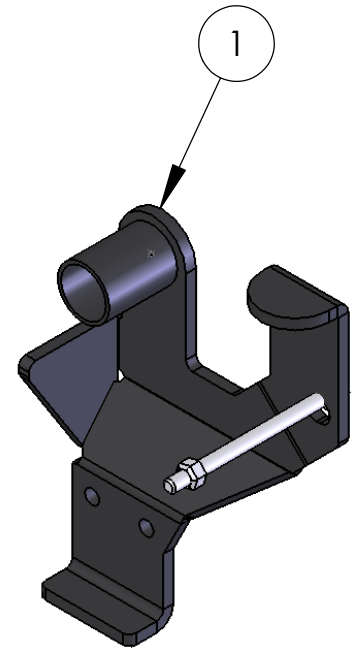

ITEM NO.	PART NUMBER	MOUNT/QTY.
1	83007-1	1
2	83007-2	2
3	Mirror83007-1	1
4	HH-0437-6000-Z	2
5	FW-0500-Z	2
6	NIN-0437-Z	2

SIZE A	DWG. NO. 83007-A	REV
SCALE: 1:1	WEIGHT:	SHEET 1 OF 2

5

4

3

2

1

VEHICLE FRAME

9

12

10

1

13

11

4

CROSS BAR NOT INCLUDED WITH MOUNT KIT

7/16 bolt required for vehicles without tow hooks

SIZE A	DWG. NO. 83007-A	REV
SCALE: 1:1	WEIGHT:	SHEET 2 OF 2

5

↑

4

3

2

1