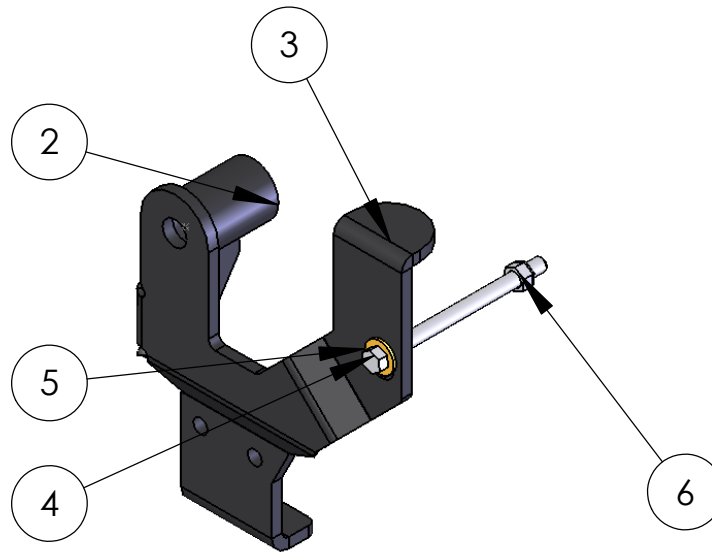

ITEM NO.	PART NUMBER	MOUNT/QTY.
1	83007-1	1
2	83007-2	2
3	Mirror83007-1	1
4	HH-0437-6000-Z	2
5	FW-0500-Z	2
6	NIN-0437-Z	2

SIZE A	DWG. NO. 83007-A	REV
SCALE: 1:1	WEIGHT:	SHEET 1 OF 2

5

4

3

2

1

VEHICLE FRAME

9

12

10

1

13

11

4

CROSS BAR NOT INCLUDED WITH MOUNT KIT

7/16 bolt required for vehicles without tow hooks

SIZE A	DWG. NO. 83007-A	REV
SCALE: 1:1	WEIGHT:	SHEET 2 OF 2

5

↑

4

3

2

1