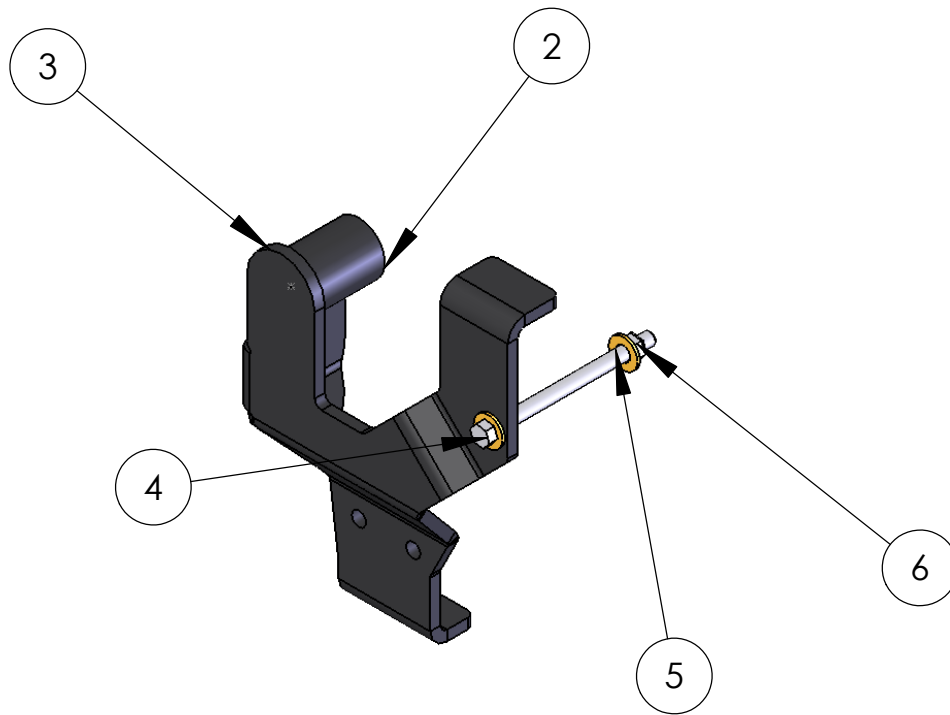

ITEM NO.	PART NUMBER	mount/QTY.
1	83009-1	1
2	83009-2	2
3	Mirror83009-1	1
4	HH-0437-6000-Z	2
5	FW-0500-Z	4
6	NIN-0437-Z	2

SIZE A	DWG. NO. 83009-A	REV
SCALE: 1:20	WEIGHT:	SHEET 1 OF 2

5

↑

4

3

2

1

VEHICLE FRAME

CROSS BAR NOT INCLUDED IN MOUNT KIT

SIZE	DWG. NO.	REV
A	83009-A	
SCALE: 1:1	WEIGHT:	SHEET 2 OF 2