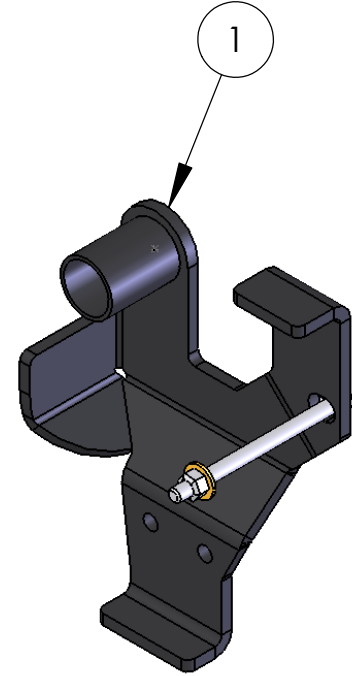

ITEM NO.	PART NUMBER	mount/QTY.
1	83009-1	1
2	83009-2	2
3	Mirror83009-1	1
4	HH-0437-6000-Z	2
5	FW-0500-Z	4
6	NIN-0437-Z	2

SIZE A	DWG. NO. 83009-A	REV
SCALE: 1:20	WEIGHT:	SHEET 1 OF 2

5

↑

4

3

2

1

VEHICLE FRAME

CROSS BAR NOT INCLUDED IN MOUNT KIT

SIZE	DWG. NO.	REV
A	83009-A	
SCALE: 1:1	WEIGHT:	SHEET 2 OF 2