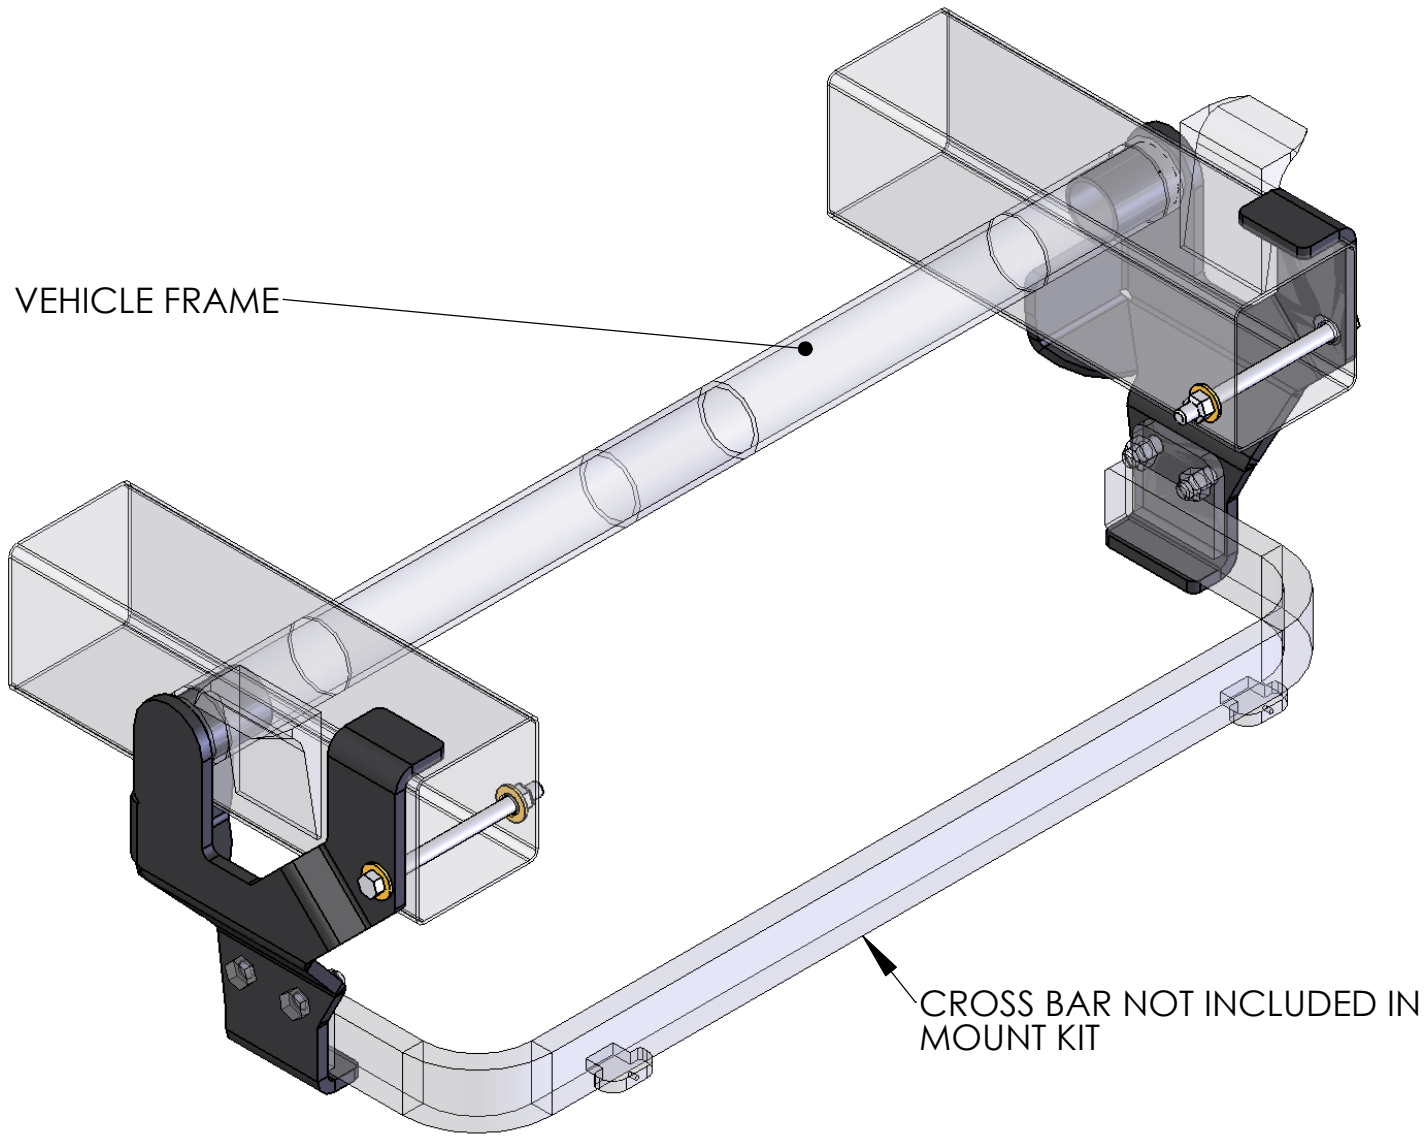

ITEM NO.	PART NUMBER	mount/QTY.
1	83009-1	1
2	83009-2	2
3	Mirror83009-1	1
4	HH-0437-6000-Z	2
5	FW-0500-Z	4
6	NIN-0437-Z	2

SIZE A	DWG. NO. 83009-A	REV
SCALE: 1:20	WEIGHT:	SHEET 1 OF 2

5

↑

4

3

2

1

VEHICLE FRAME

CROSS BAR NOT INCLUDED IN MOUNT KIT

SIZE	DWG. NO.	REV
A	83009-A	
SCALE: 1:1	WEIGHT:	SHEET 2 OF 2