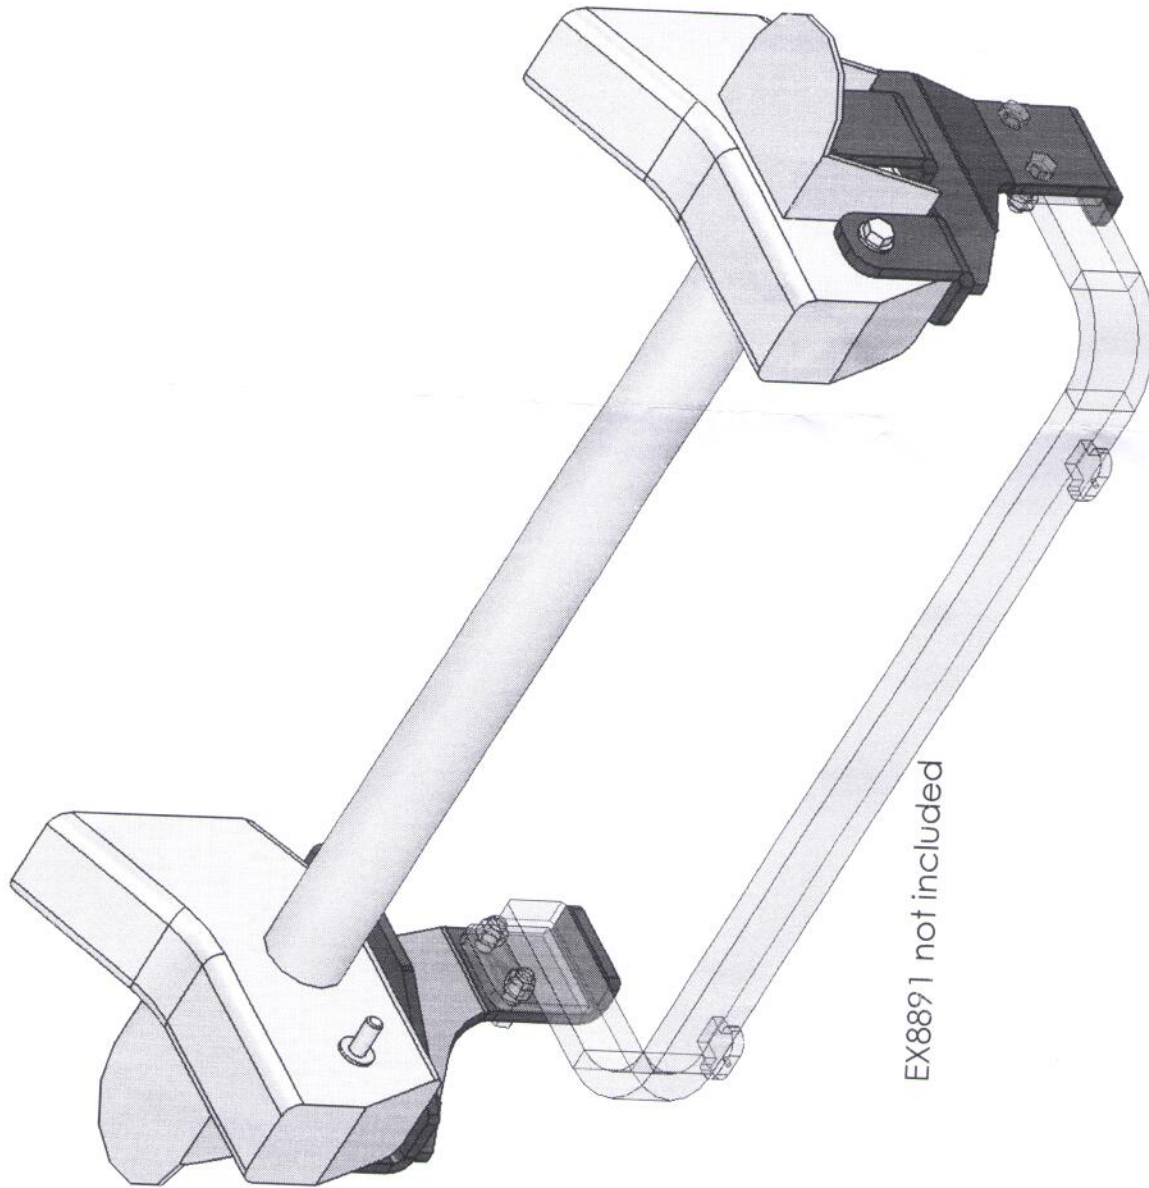

| ITEM NO. | PART NUMBER   | mount/QTY. |
|----------|---------------|------------|
| 1        | 83016-2       | 1          |
| 2        | 83016-1       | 1          |
| 3        | Mirror83016-1 | 1          |
| 4        | Mirror83016-2 | 1          |
| 5        | 83016-3       | 1          |
| 6        | M12-1.75-40   | 2          |
| 7        | M12-1.75-130  | 2          |
| 8        | FW-0500-Z     | 6          |

|             |                |              |
|-------------|----------------|--------------|
| SIZE        | DWG. NO.       | REV          |
| <b>A</b>    | <b>83016-A</b> |              |
| SCALE: 1:10 | WEIGHT:        | SHEET 1 OF 2 |

EX8891 not included

|             |                |              |
|-------------|----------------|--------------|
| SIZE        | DWG. NO.       | REV          |
| <b>A</b>    | <b>83016-A</b> |              |
| SCALE: 1:10 |                | WEIGHT:      |
|             |                | SHEET 2 OF 2 |