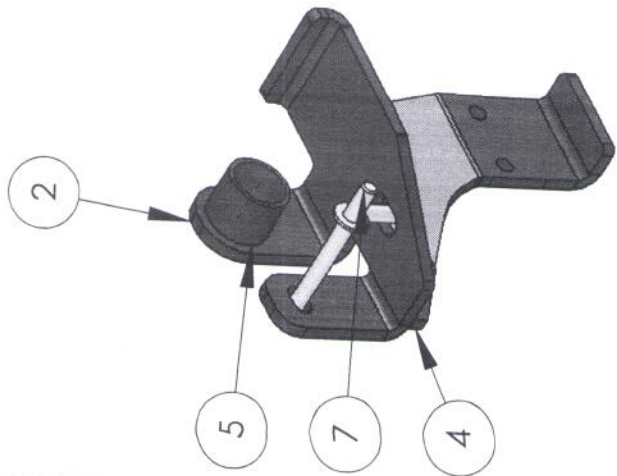

| ITEM NO. | PART NUMBER   | mount/QTY. |
|----------|---------------|------------|
| 1        | 83016-2       | 1          |
| 2        | 83016-1       | 1          |
| 3        | Mirror83016-1 | 1          |
| 4        | Mirror83016-2 | 1          |
| 5        | 83016-3       | 1          |
| 6        | M12-1.75-40   | 2          |
| 7        | M12-1.75-130  | 2          |
| 8        | FW-0500-Z     | 6          |

|             |                |              |
|-------------|----------------|--------------|
| SIZE        | DWG. NO.       | REV          |
| <b>A</b>    | <b>83016-A</b> |              |
| SCALE: 1:10 | WEIGHT:        | SHEET 1 OF 2 |

EX8891 not included

|             |                |              |
|-------------|----------------|--------------|
| SIZE        | DWG. NO.       | REV          |
| <b>A</b>    | <b>83016-A</b> |              |
| SCALE: 1:10 |                | WEIGHT:      |
|             |                | SHEET 2 OF 2 |