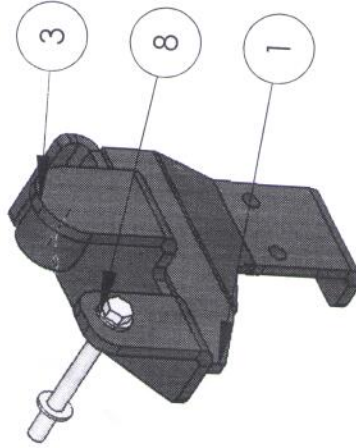

| ITEM NO. | PART NUMBER   | mount/QTY. |
|----------|---------------|------------|
| 1        | 83016-2       | 1          |
| 2        | 83016-1       | 1          |
| 3        | Mirror83016-1 | 1          |
| 4        | Mirror83016-2 | 1          |
| 5        | 83016-3       | 1          |
| 6        | M12-1.75-40   | 2          |
| 7        | M12-1.75-130  | 2          |
| 8        | FW-0500-Z     | 6          |

|             |                |              |
|-------------|----------------|--------------|
| SIZE        | DWG. NO.       | REV          |
| <b>A</b>    | <b>83016-A</b> |              |
| SCALE: 1:10 | WEIGHT:        | SHEET 1 OF 2 |

EX8891 not included

|             |                |              |
|-------------|----------------|--------------|
| SIZE        | DWG. NO.       | REV          |
| <b>A</b>    | <b>83016-A</b> |              |
| SCALE: 1:10 |                | WEIGHT:      |
|             |                | SHEET 2 OF 2 |