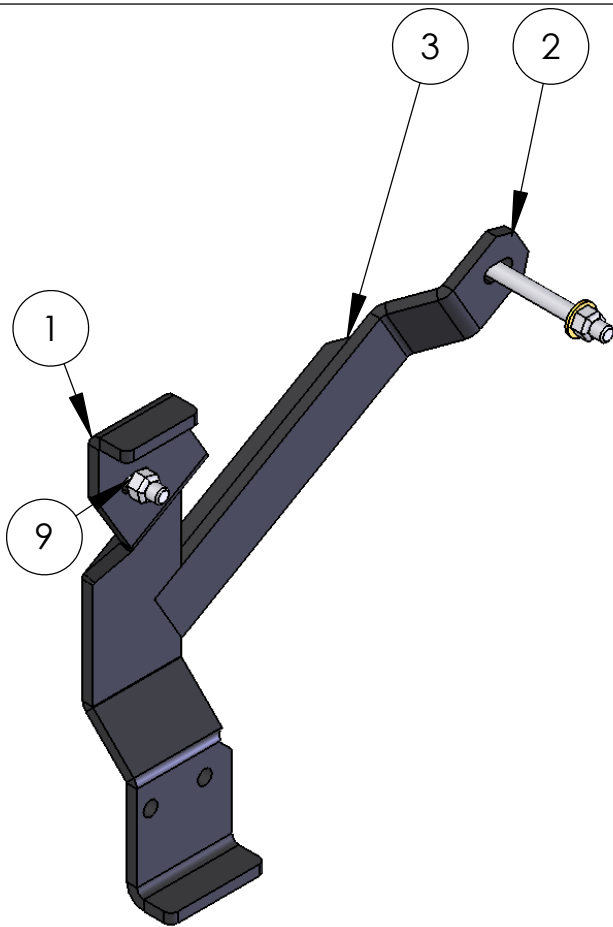

VEHICLE FRAME

CROSS BAR NOT INCLUDED WITH MOUNT KIT

ITEM NO.	PART NUMBER	Default/ QTY.
1	84100-1	1
2	84100-2	1
3	84100-3	2
4	Mirror84100-1	1
5	Mirror84100-2	1
6	24100	1
7	Mirror24100	1
8	8891	1
9	HH-0500-4500-Z	2
10	HH-0500-1500-Z	2
11	FW-0500-Z	6
12	NIN-0500-Z	4

SIZE A	DWG. NO. 84100-A	REV
SCALE: 1:1	WEIGHT:	SHEET 1 OF 2

ITEM NO.	PART NUMBER	mount/QTY.
1	84100-1	1
2	84100-2	1
3	84100-3	2
4	Mirror84100-1	1
5	Mirror84100-2	1
6	HH-0500-4500-Z	2
7	HH-0500-1500-Z	2
8	FW-0500-Z	6
9	NIN-0500-Z	4

SIZE A	DWG. NO. 84100-A	REV
SCALE: 1:1	WEIGHT:	SHEET 2 OF 2

5

↑

4

3

2

1