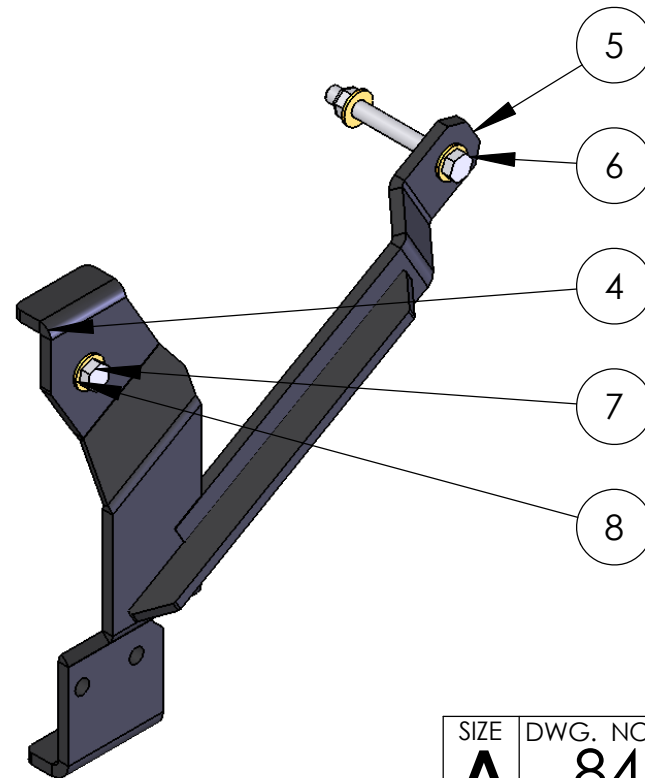

VEHICLE FRAME

CROSS BAR NOT INCLUDED WITH MOUNT KIT

ITEM NO.	PART NUMBER	Default/ QTY.
1	84100-1	1
2	84100-2	1
3	84100-3	2
4	Mirror84100-1	1
5	Mirror84100-2	1
6	24100	1
7	Mirror24100	1
8	8891	1
9	HH-0500-4500-Z	2
10	HH-0500-1500-Z	2
11	FW-0500-Z	6
12	NIN-0500-Z	4

SIZE A	DWG. NO. 84100-A	REV
SCALE: 1:1	WEIGHT:	SHEET 1 OF 2

ITEM NO.	PART NUMBER	mount/QTY.
1	84100-1	1
2	84100-2	1
3	84100-3	2
4	Mirror84100-1	1
5	Mirror84100-2	1
6	HH-0500-4500-Z	2
7	HH-0500-1500-Z	2
8	FW-0500-Z	6
9	NIN-0500-Z	4

SIZE A	DWG. NO. 84100-A	REV
SCALE: 1:1	WEIGHT:	SHEET 2 OF 2

5

↑

4

3

2

1