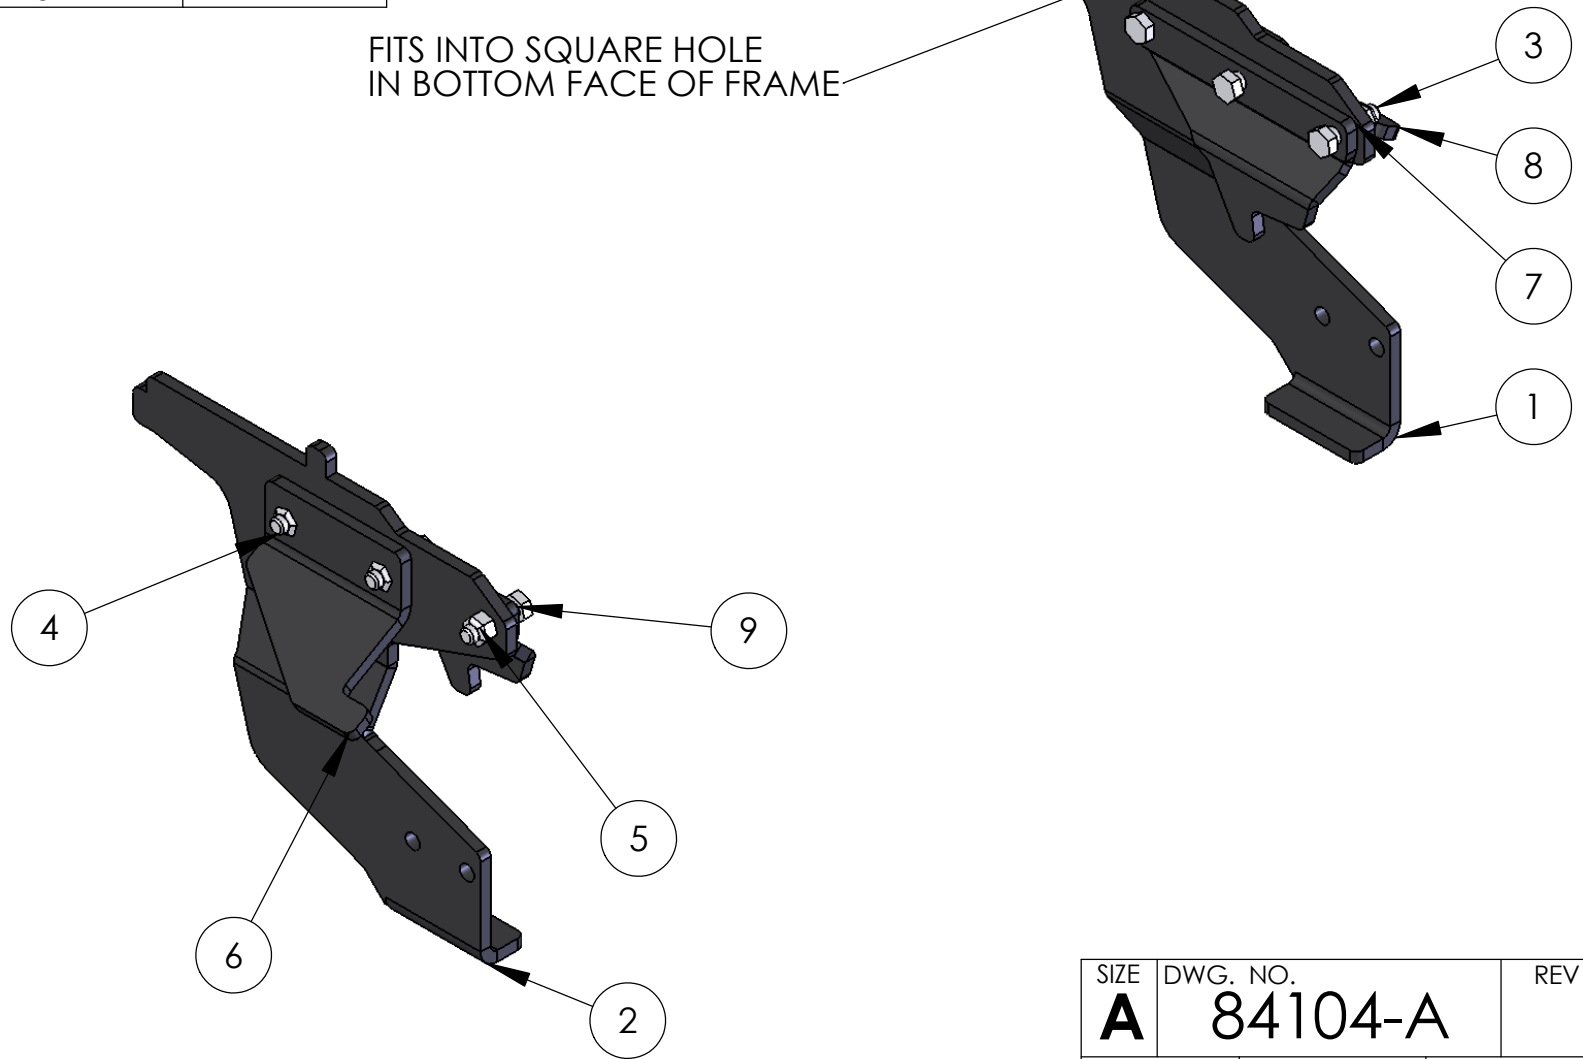

CROSS BAR NOT INCLUDED WITH MOUNT KIT

SIZE <b>A</b>	DWG. NO. <b>84104-A</b>	REV
SCALE: 1:1	WEIGHT:	SHEET 1 OF 2

5      4      3      2      1

ITEM NO.	PART NUMBER	mount/QTY.
1	84104-1	1
2	Mirror84104-1	1
3	HH-0500-1750-Z	4
4	HH-0500-1500-Z	2
5	NIN-0500-Z	6
6	84104-5	1
7	84104-6	1
8	Mirror84104-5	1
9	Mirror84104-6	1

FITS INTO SQUARE HOLE  
IN CROSS FRAME JUST  
ABOVE SWAY BAR

FITS INTO SQUARE HOLE  
IN BOTTOM FACE OF FRAME

SIZE <b>A</b>	DWG. NO. <b>84104-A</b>	REV
SCALE: 1:1	WEIGHT:	SHEET 2 OF 2

5

↑

4

3

2