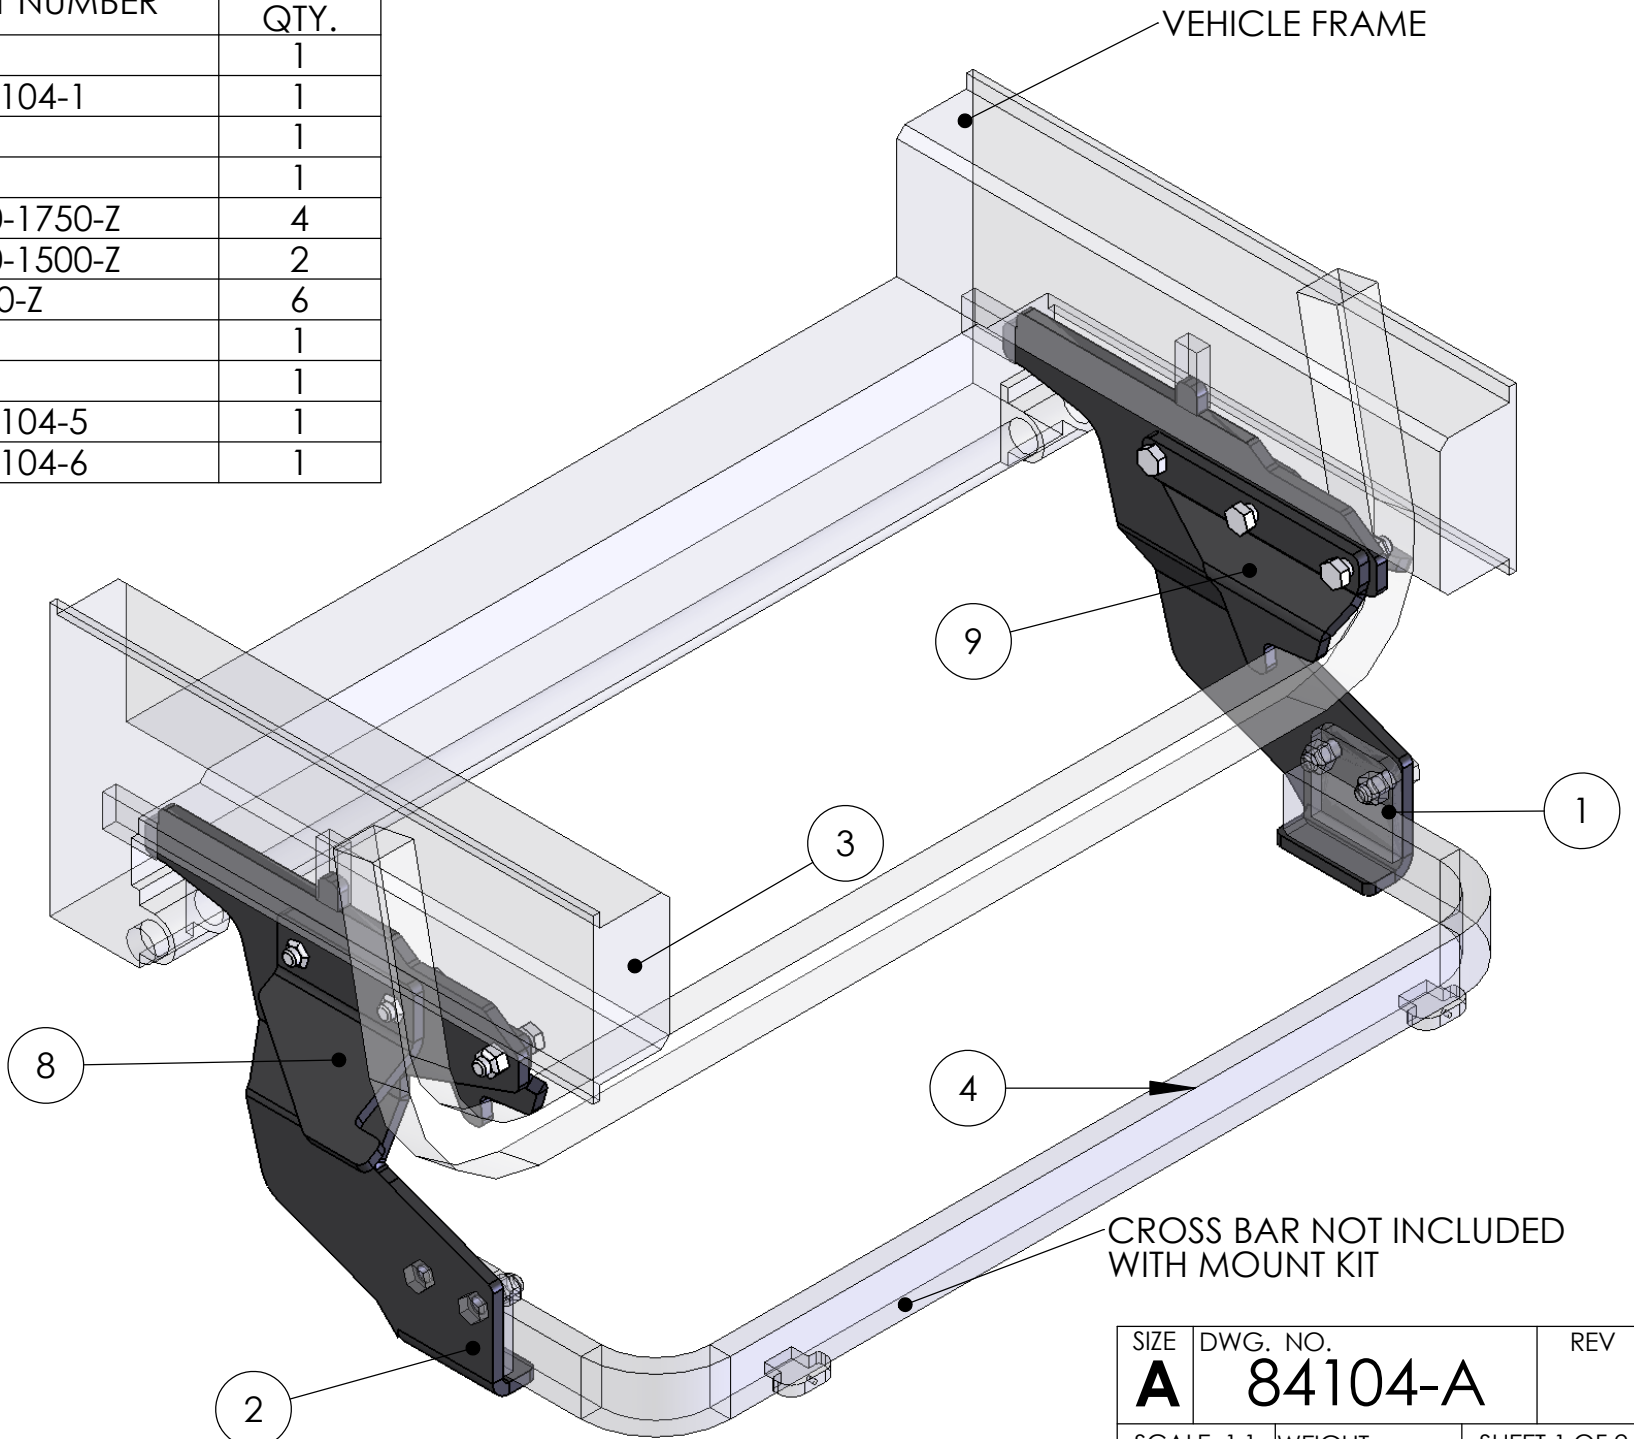

ITEM NO.	PART NUMBER	Default/ QTY.
1	84104-1	1
2	Mirror84104-1	1
3	24104	1
4	8891	1
5	HH-0500-1750-Z	4
6	HH-0500-1500-Z	2
7	NIN-0500-Z	6
8	84104-5	1
9	84104-6	1
10	Mirror84104-5	1
11	Mirror84104-6	1

VEHICLE FRAME

CROSS BAR NOT INCLUDED WITH MOUNT KIT

SIZE <b>A</b>	DWG. NO. <b>84104-A</b>	REV
SCALE: 1:1	WEIGHT:	SHEET 1 OF 2

5      4      3      2      1

ITEM NO.	PART NUMBER	mount/QTY.
1	84104-1	1
2	Mirror84104-1	1
3	HH-0500-1750-Z	4
4	HH-0500-1500-Z	2
5	NIN-0500-Z	6
6	84104-5	1
7	84104-6	1
8	Mirror84104-5	1
9	Mirror84104-6	1

FITS INTO SQUARE HOLE  
IN CROSS FRAME JUST  
ABOVE SWAY BAR

FITS INTO SQUARE HOLE  
IN BOTTOM FACE OF FRAME

SIZE <b>A</b>	DWG. NO. <b>84104-A</b>	REV
SCALE: 1:1	WEIGHT:	SHEET 2 OF 2

5

↑

4

3

2