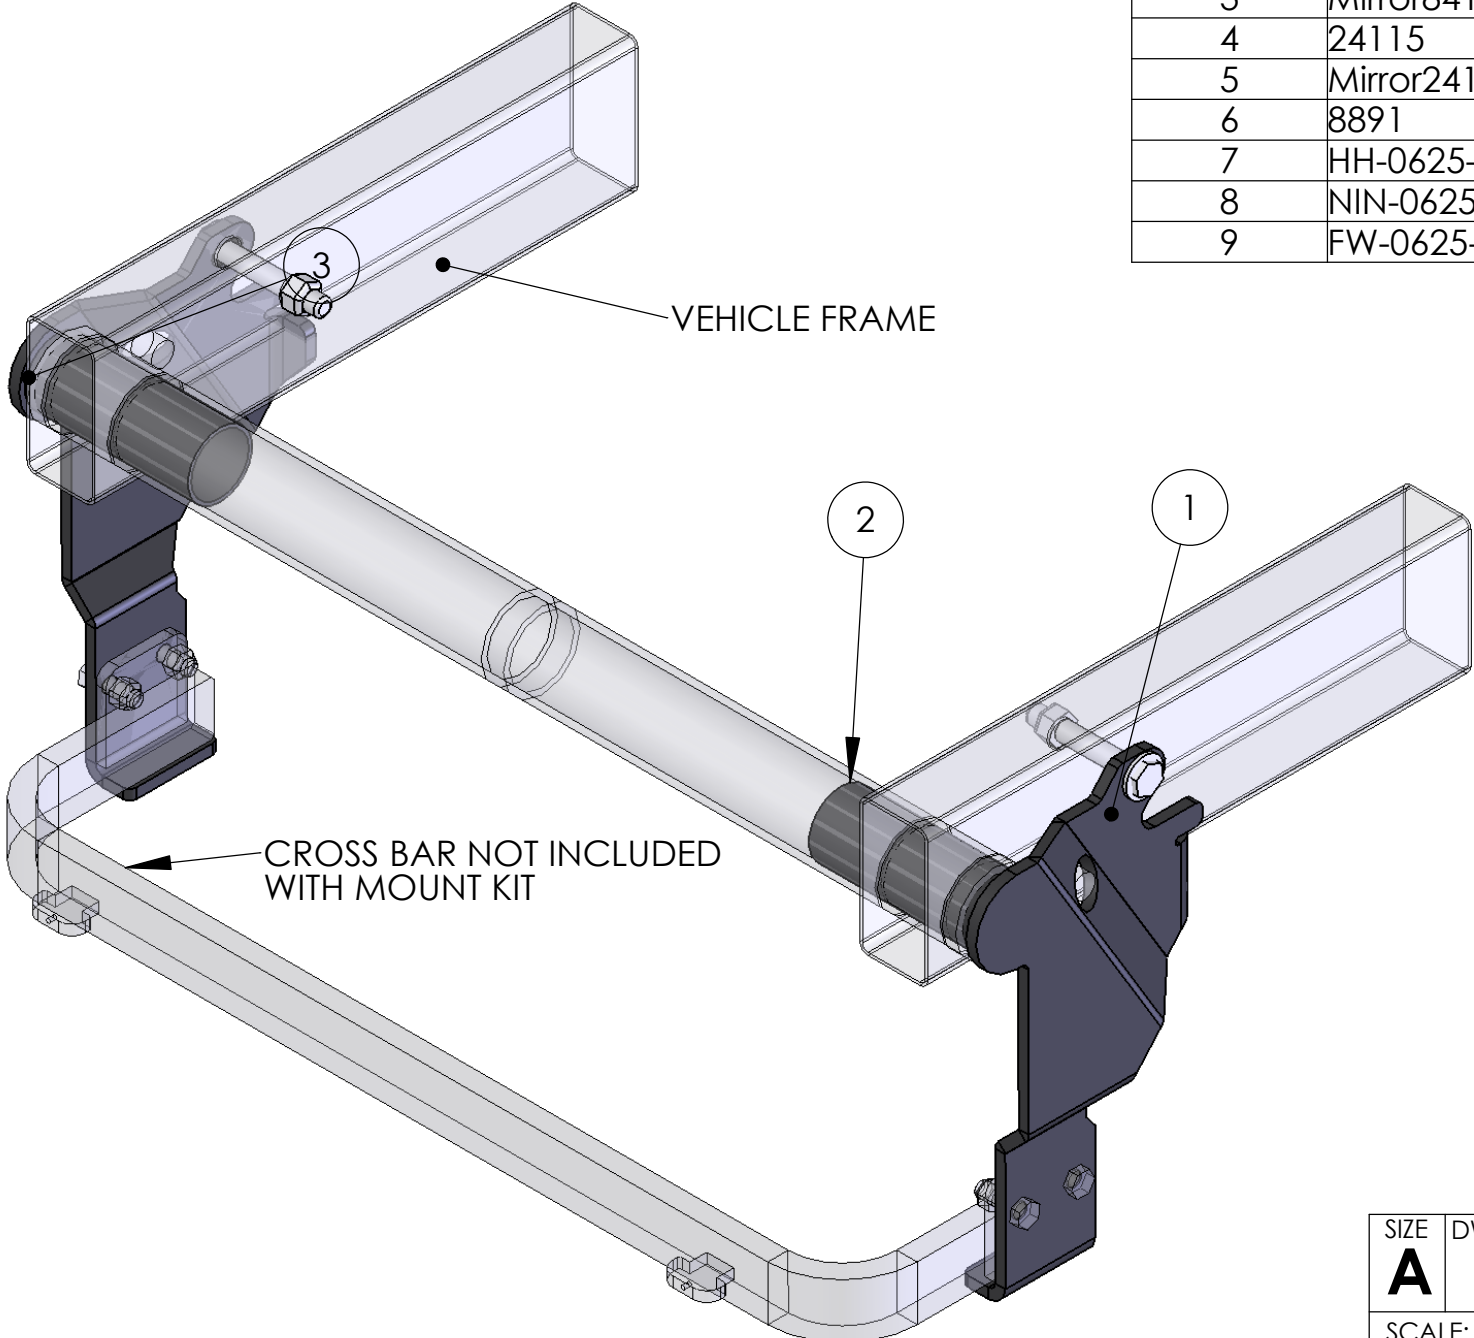

ITEM NO.	PART NUMBER	Default/QTY.
1	84115-1	1
2	84115-2	2
3	Mirror84115-1	1
4	24115	1
5	Mirror24115	1
6	8891	1
7	HH-0625-3500-Z	2
8	NIN-0625-Z	2
9	FW-0625-Z	2

CROSS BAR NOT INCLUDED WITH MOUNT KIT

VEHICLE FRAME

SIZE A	DWG. NO. 84115-A	REV
SCALE: 1:1	WEIGHT:	SHEET 1 OF 2

ITEM NO.	PART NUMBER	MOUNT/QTY.
1	84115-1	1
2	84115-2	2
3	Mirror84115-1	1
4	HH-0625-3500-Z	2
5	NIN-0625-Z	2
6	FW-0625-Z	2

SIZE A	DWG. NO. 84115-A	REV
SCALE: 1:1	WEIGHT:	SHEET 2 OF 2