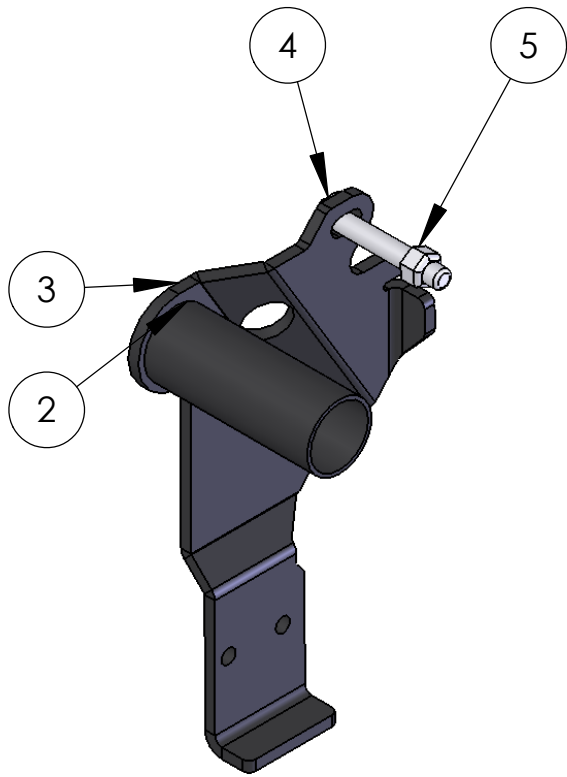

ITEM NO.	PART NUMBER	Default/QTY.
1	84115-1	1
2	84115-2	2
3	Mirror84115-1	1
4	24115	1
5	Mirror24115	1
6	8891	1
7	HH-0625-3500-Z	2
8	NIN-0625-Z	2
9	FW-0625-Z	2

CROSS BAR NOT INCLUDED WITH MOUNT KIT

VEHICLE FRAME

SIZE A	DWG. NO. 84115-A	REV
SCALE: 1:1	WEIGHT:	SHEET 1 OF 2

ITEM NO.	PART NUMBER	MOUNT/QTY.
1	84115-1	1
2	84115-2	2
3	Mirror84115-1	1
4	HH-0625-3500-Z	2
5	NIN-0625-Z	2
6	FW-0625-Z	2

SIZE A	DWG. NO. 84115-A	REV
SCALE: 1:1	WEIGHT:	SHEET 2 OF 2