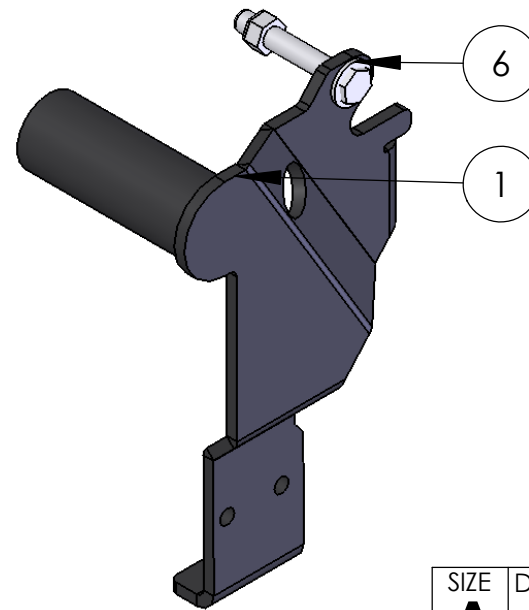

ITEM NO.	PART NUMBER	Default/QTY.
1	84115-1	1
2	84115-2	2
3	Mirror84115-1	1
4	24115	1
5	Mirror24115	1
6	8891	1
7	HH-0625-3500-Z	2
8	NIN-0625-Z	2
9	FW-0625-Z	2

CROSS BAR NOT INCLUDED WITH MOUNT KIT

VEHICLE FRAME

SIZE A	DWG. NO. 84115-A	REV
SCALE: 1:1	WEIGHT:	SHEET 1 OF 2

ITEM NO.	PART NUMBER	MOUNT/QTY.
1	84115-1	1
2	84115-2	2
3	Mirror84115-1	1
4	HH-0625-3500-Z	2
5	NIN-0625-Z	2
6	FW-0625-Z	2

SIZE A	DWG. NO. 84115-A	REV
SCALE: 1:1	WEIGHT:	SHEET 2 OF 2