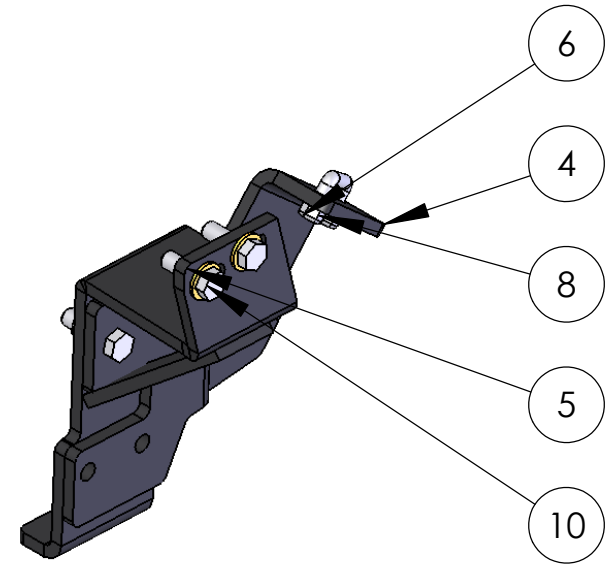

ITEM NO.	PART NUMBER	mount/QTY.
1	84134-3	1
2	84130-2	2
3	84130-1	1
4	Mirror84134-3	1
5	Mirror84130-1	1
6	UB-0375-1000-1375-Z	2
7	FW-0500-Z	4
8	NIN-0375-Z	4
9	NIN-0500-Z	4
10	M12-1.75-40	4
11	HH-0500-1750-Z	4

SIZE A	DWG. NO. 84134-A	REV
SCALE: 1:10	WEIGHT:	SHEET 1 OF 2

VEHICLE FRAME

CROSS BAR NOT INCLUDED IN MOUNT KIT

SIZE	DWG. NO.	REV
A	84134-A	
SCALE: 1:1	WEIGHT:	SHEET 2 OF 2

5 4 3 2 1