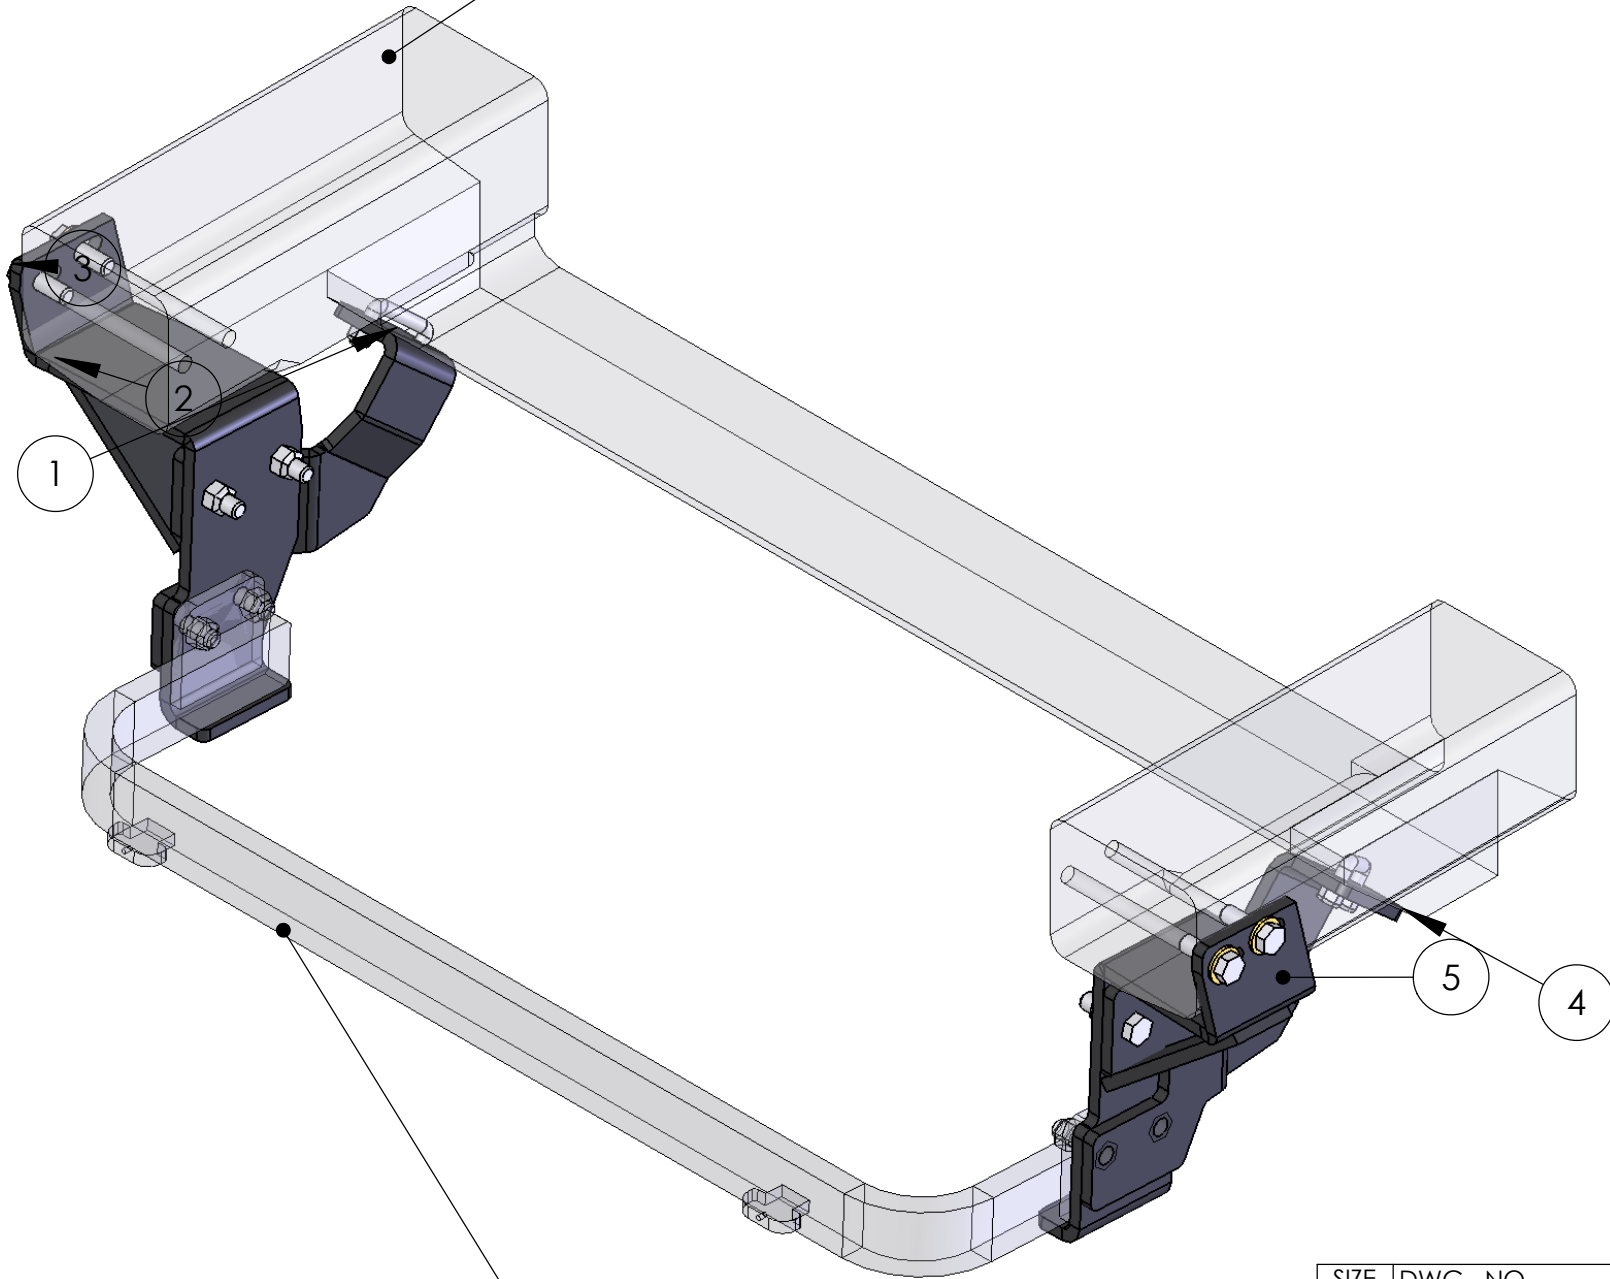

ITEM NO.	PART NUMBER	mount/QTY.
1	84134-3	1
2	84130-2	2
3	84130-1	1
4	Mirror84134-3	1
5	Mirror84130-1	1
6	UB-0375-1000-1375-Z	2
7	FW-0500-Z	4
8	NIN-0375-Z	4
9	NIN-0500-Z	4
10	M12-1.75-40	4
11	HH-0500-1750-Z	4

SIZE A	DWG. NO. 84134-A	REV
SCALE: 1:10	WEIGHT:	SHEET 1 OF 2

VEHICLE FRAME

CROSS BAR NOT INCLUDED IN MOUNT KIT

SIZE	DWG. NO.	REV
A	84134-A	
SCALE: 1:1	WEIGHT:	SHEET 2 OF 2

5 4 3 2 1