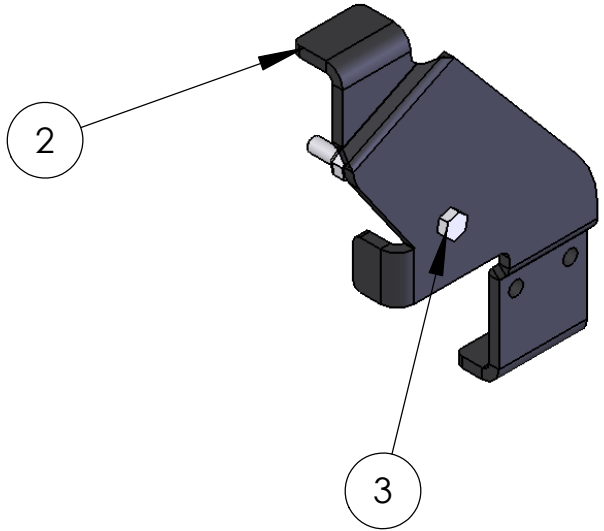

ITEM NO.	PART NUMBER	Default/QTY.
1	24219	1
2	84219-1	1
3	Mirror84221-1	1
4	8891	1
5	HH-0500-5000-Z	2
6	NIN-0500-Z	2
7	Mirror242191	1

VEHICLE FRAME

CROSS BAR NOT INCLUDED IN MOUNT KIT

SIZE A	DWG. NO. 84219-A	REV
SCALE: 1:1	WEIGHT:	SHEET 1 OF 2

5 ↑ 4 3 2 1

ITEM NO.	PART NUMBER	mount/QTY.
1	84219-1	1
2	Mirror84221-1	1
3	HH-0500-5000-Z	2
4	NIN-0500-Z	2

SIZE A	DWG. NO. 84219-A	REV
SCALE: 1:5	WEIGHT:	SHEET 2 OF 2