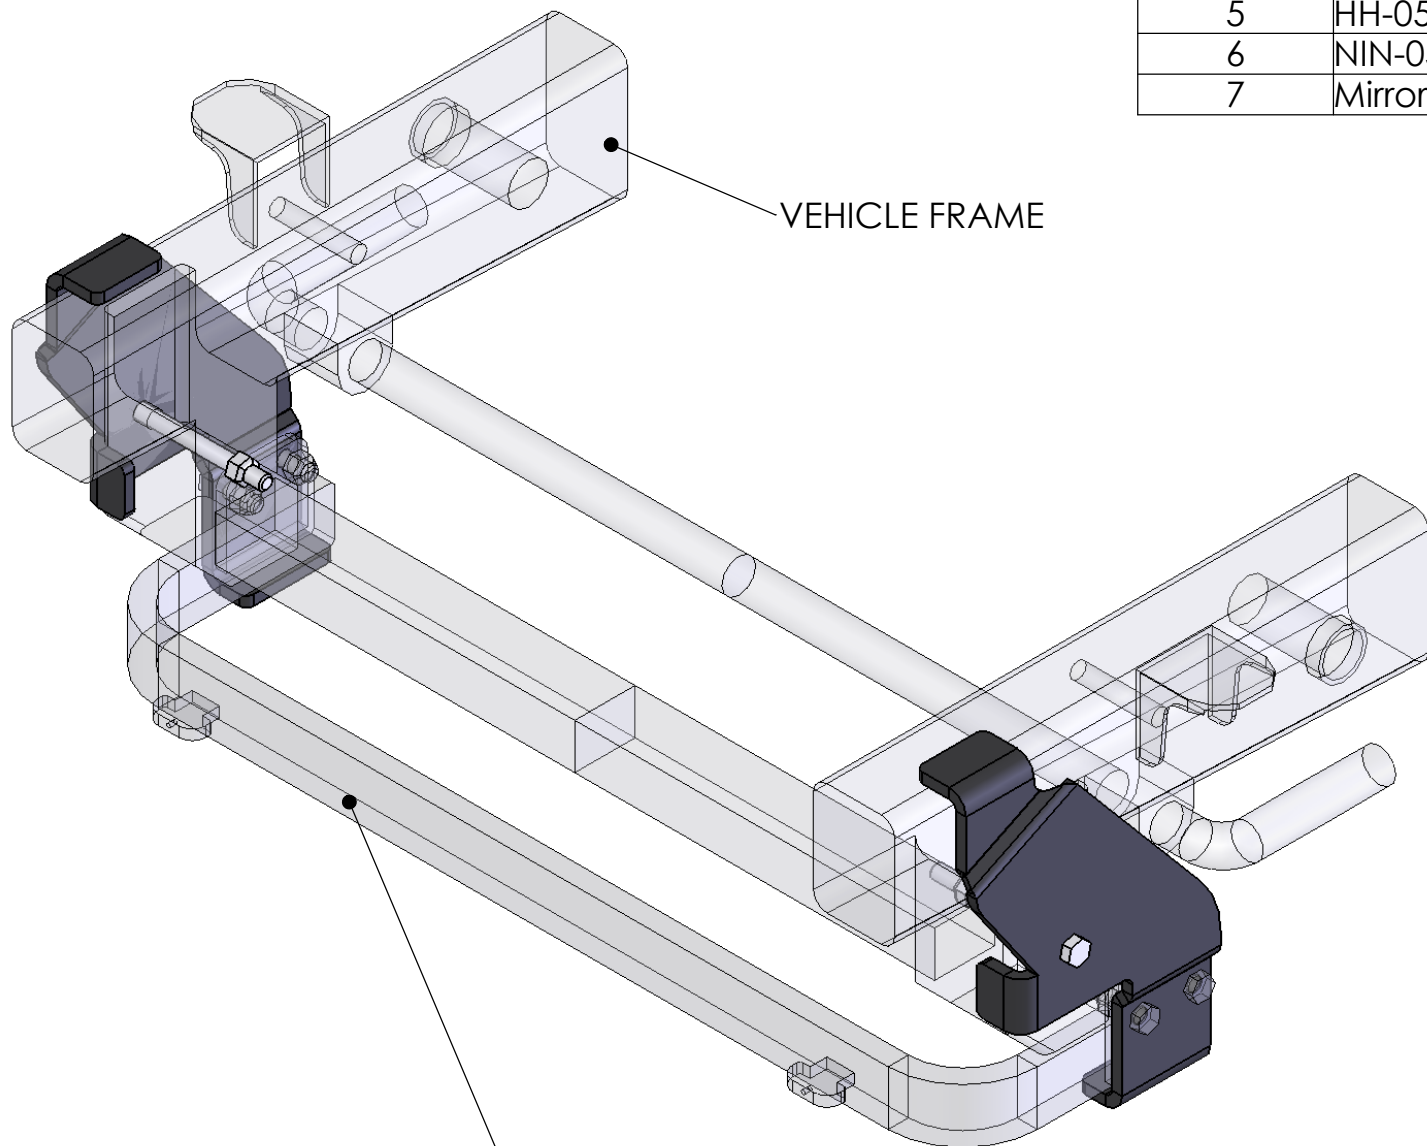

ITEM NO.	PART NUMBER	Default/QTY.
1	24219	1
2	84219-1	1
3	Mirror84221-1	1
4	8891	1
5	HH-0500-5000-Z	2
6	NIN-0500-Z	2
7	Mirror242191	1

VEHICLE FRAME

CROSS BAR NOT INCLUDED IN MOUNT KIT

SIZE A	DWG. NO. 84219-A	REV
SCALE: 1:1	WEIGHT:	SHEET 1 OF 2

5 ↑ 4 3 2 1

ITEM NO.	PART NUMBER	mount/QTY.
1	84219-1	1
2	Mirror84221-1	1
3	HH-0500-5000-Z	2
4	NIN-0500-Z	2

SIZE A	DWG. NO. 84219-A	REV
SCALE: 1:5	WEIGHT:	SHEET 2 OF 2