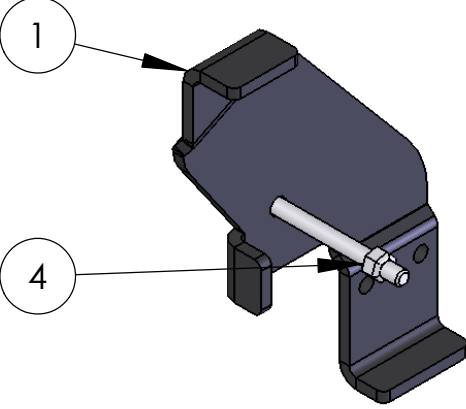

ITEM NO.	PART NUMBER	Default/QTY.
1	24219	1
2	84219-1	1
3	Mirror84221-1	1
4	8891	1
5	HH-0500-5000-Z	2
6	NIN-0500-Z	2
7	Mirror242191	1

VEHICLE FRAME

CROSS BAR NOT INCLUDED IN MOUNT KIT

SIZE A	DWG. NO. 84219-A	REV
SCALE: 1:1	WEIGHT:	SHEET 1 OF 2

5 ↑ 4 3 2 1

ITEM NO.	PART NUMBER	mount/QTY.
1	84219-1	1
2	Mirror84221-1	1
3	HH-0500-5000-Z	2
4	NIN-0500-Z	2

SIZE A	DWG. NO. 84219-A	REV
SCALE: 1:5	WEIGHT:	SHEET 2 OF 2