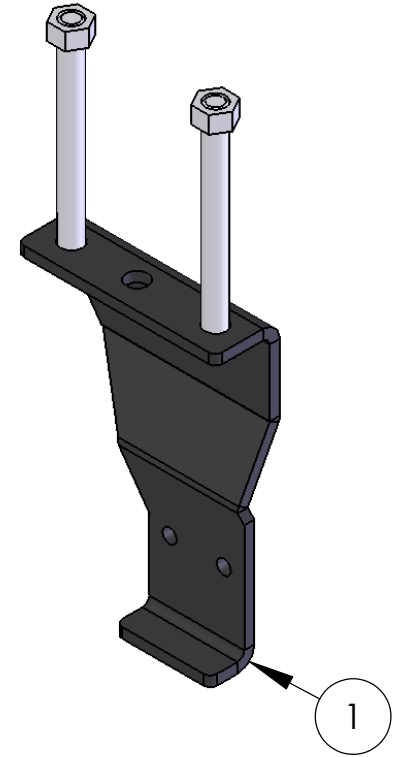

ITEM NO.	PART NUMBER	Default/ QTY.
1	84311-1	1
2	Mirror84311-1	1
3	8891	1
4	HH-0750-7500-Z	4
5	CLN-0750-Z	4
6	24311	1
7	Mirror24311	1

VEHICLE FRAME

CROSS BAR NOT INCLUDED
IN MOUNT KIT

SIZE A	DWG. NO. 84311-A	REV
SCALE: 1:1	WEIGHT:	SHEET 1 OF 2

5

↑

4

3

2

1

ITEM NO.	PART NUMBER	mount/QTY.
1	84311-1	1
2	Mirror84311-1	1
3	HH-0750-7500-Z	4
4	CLN-0750-Z	4

SIZE A	DWG. NO. 84311-A	REV
SCALE: 1:5	WEIGHT:	SHEET 2 OF 2