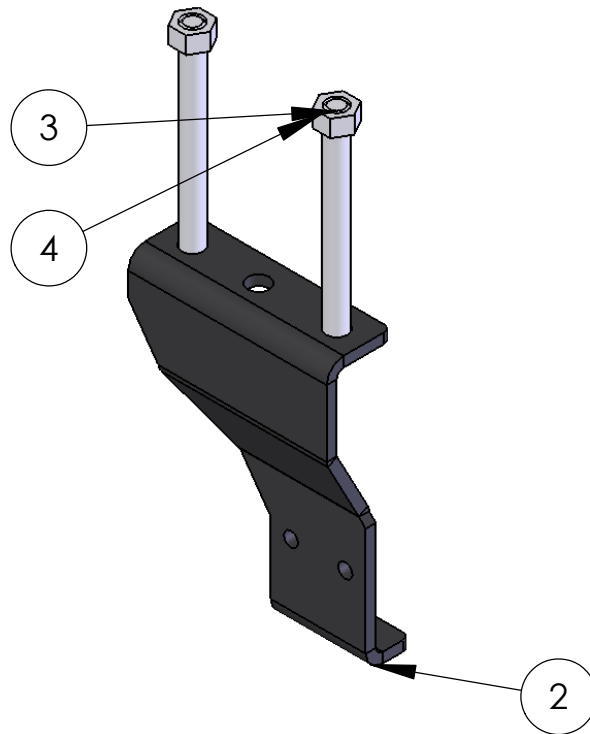

ITEM NO.	PART NUMBER	Default/ QTY.
1	84311-1	1
2	Mirror84311-1	1
3	8891	1
4	HH-0750-7500-Z	4
5	CLN-0750-Z	4
6	24311	1
7	Mirror24311	1

VEHICLE FRAME

CROSS BAR NOT INCLUDED
IN MOUNT KIT

SIZE A	DWG. NO. 84311-A	REV
SCALE: 1:1	WEIGHT:	SHEET 1 OF 2

5

↑

4

3

2

1

ITEM NO.	PART NUMBER	mount/QTY.
1	84311-1	1
2	Mirror84311-1	1
3	HH-0750-7500-Z	4
4	CLN-0750-Z	4

SIZE A	DWG. NO. 84311-A	REV
SCALE: 1:5	WEIGHT:	SHEET 2 OF 2