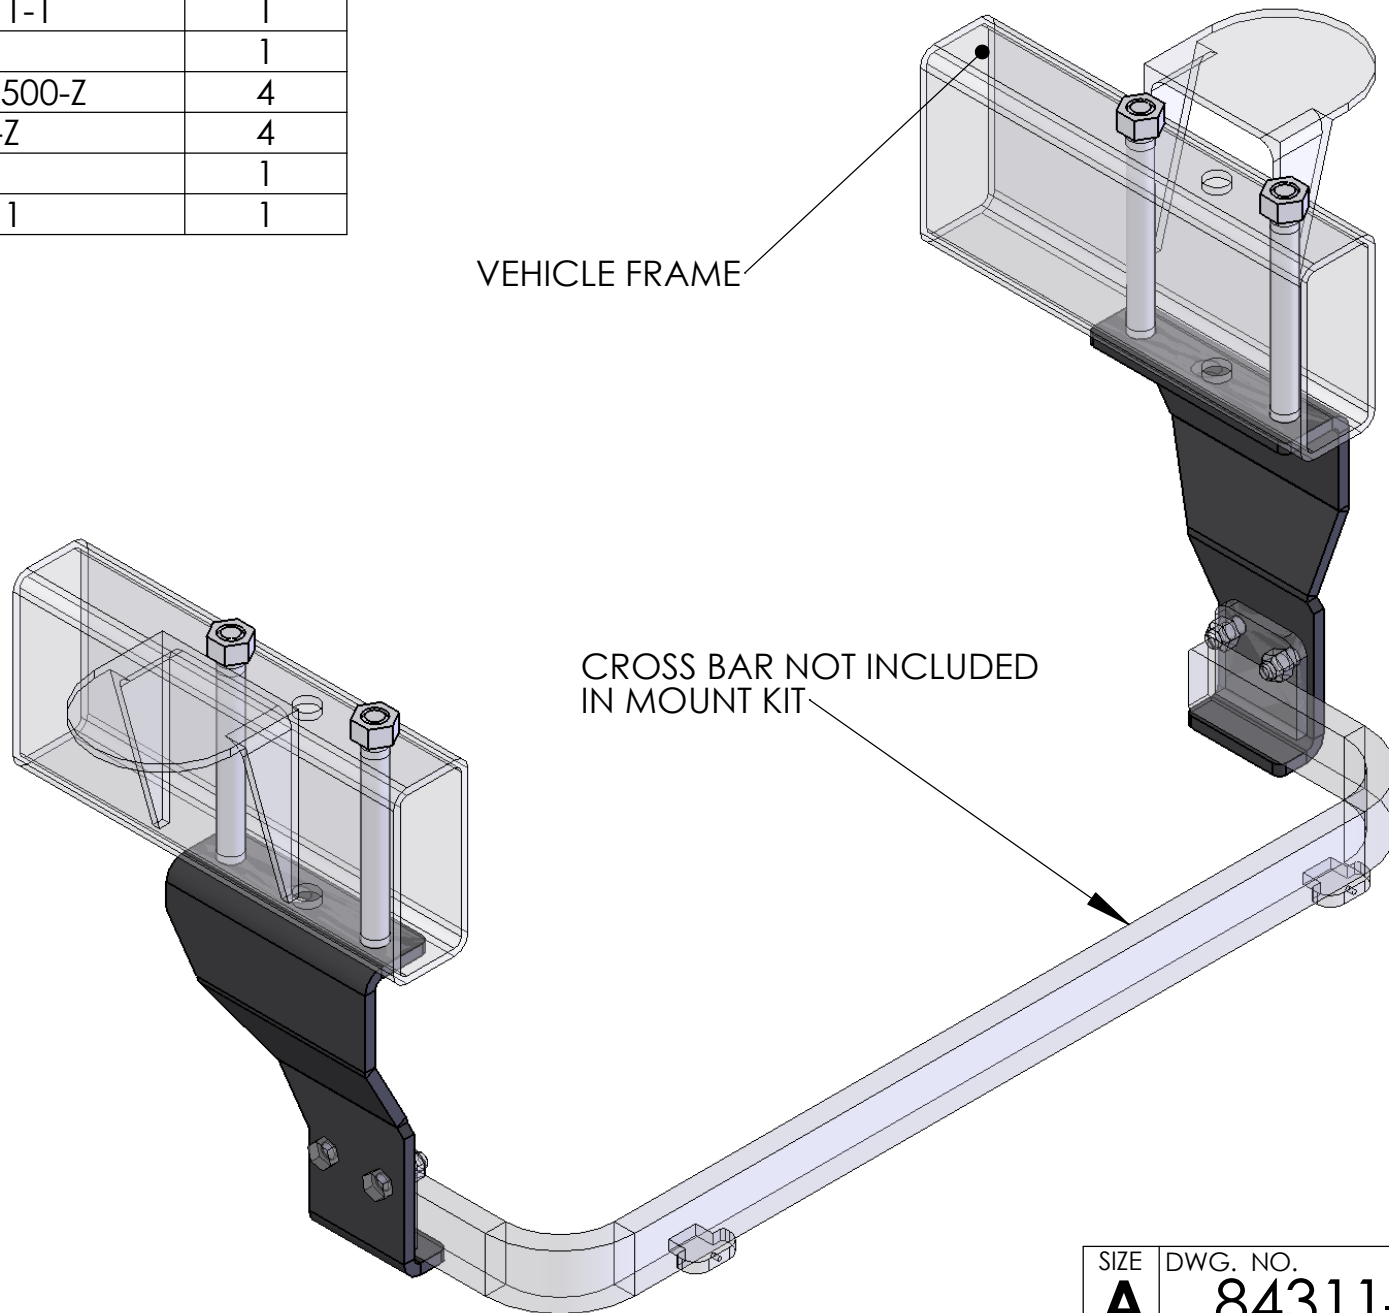

ITEM NO.	PART NUMBER	Default/ QTY.
1	84311-1	1
2	Mirror84311-1	1
3	8891	1
4	HH-0750-7500-Z	4
5	CLN-0750-Z	4
6	24311	1
7	Mirror24311	1

VEHICLE FRAME

CROSS BAR NOT INCLUDED
IN MOUNT KIT

SIZE A	DWG. NO. 84311-A	REV
SCALE: 1:1	WEIGHT:	SHEET 1 OF 2

5

↑

4

3

2

1

ITEM NO.	PART NUMBER	mount/QTY.
1	84311-1	1
2	Mirror84311-1	1
3	HH-0750-7500-Z	4
4	CLN-0750-Z	4

SIZE A	DWG. NO. 84311-A	REV
SCALE: 1:5	WEIGHT:	SHEET 2 OF 2