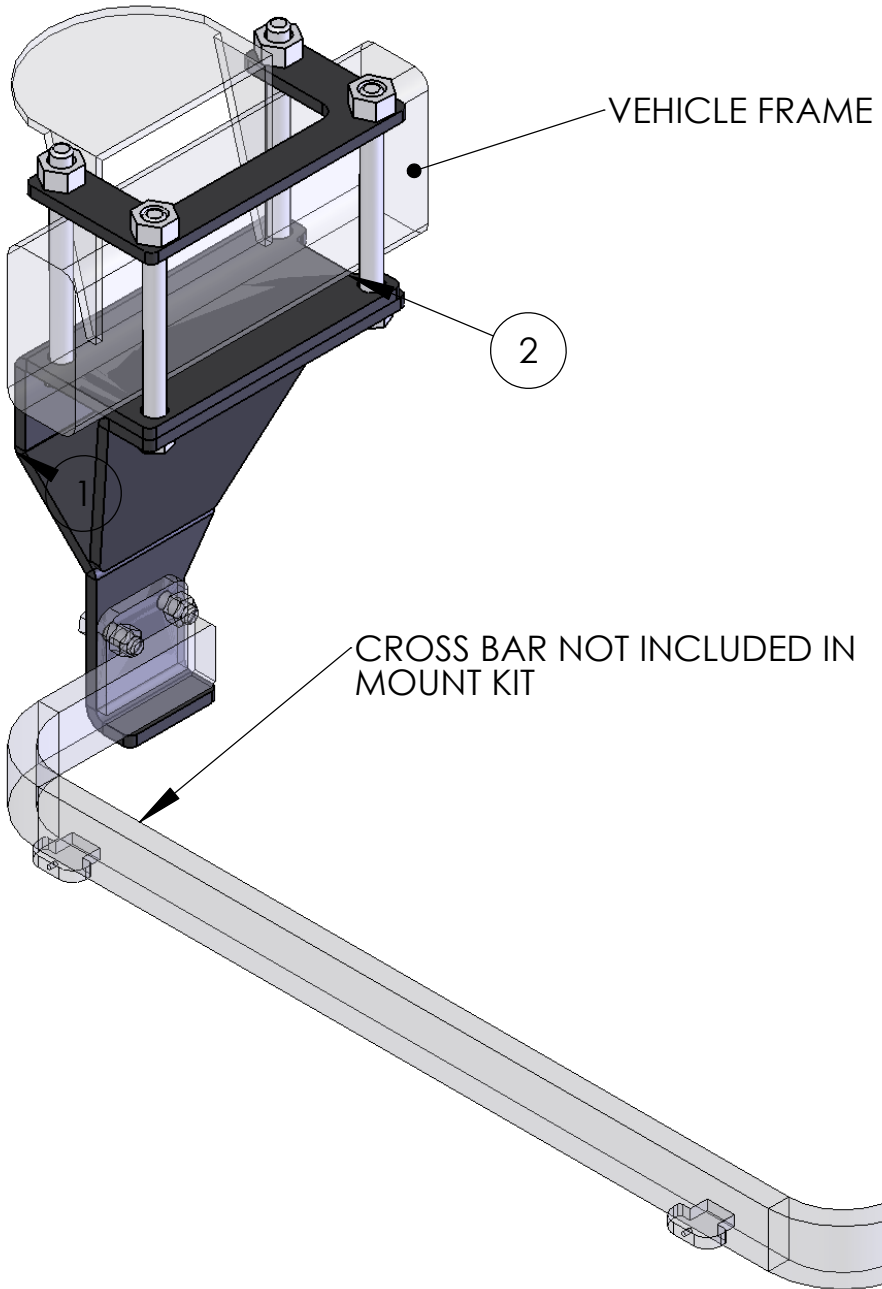

ITEM NO.	PART NUMBER	Default/QTY.
1	84313-1	1
2	84313-2	1
3	84313-3	2
4	Mirror84313-11	1
5	Mirror84313-21	1
6	8891	1
7	HH-0625-7000-Z	8
8	CLN-0625-Z	8
9	24313	2

SIZE <b>A</b>	DWG. NO. <b>84313-A</b>	REV
SCALE: 1:1	WEIGHT:	SHEET 1 OF 2

5 4 3 2 1

ITEM NO.	PART NUMBER	mount/QTY.
1	84313-1	1
2	84313-2	1
3	84313-3	2
4	Mirror84313-11	1
5	Mirror84313-21	1
6	HH-0625-7000-Z	8
7	CLN-0625-Z	8

SIZE <b>A</b>	DWG. NO. <b>84313-A</b>	REV
SCALE: 1:5	WEIGHT:	SHEET 2 OF 2