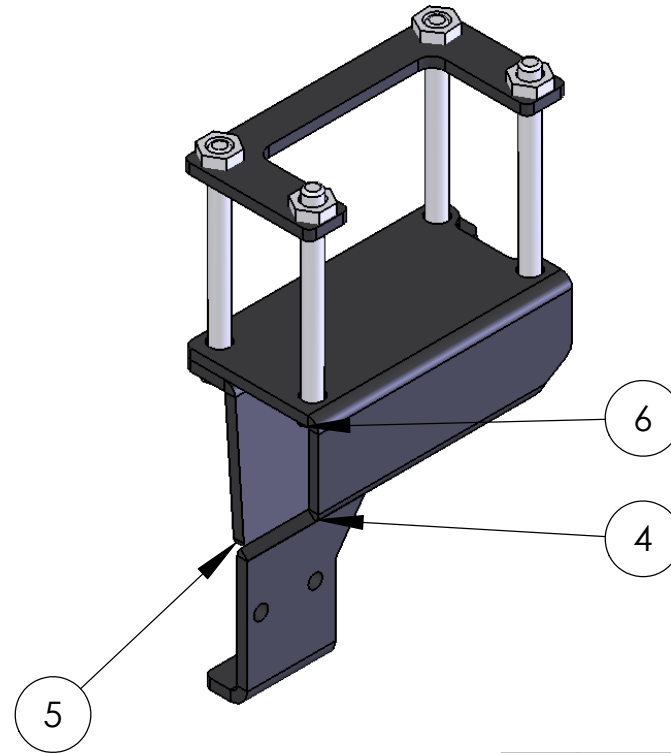

ITEM NO.	PART NUMBER	Default/QTY.
1	84313-1	1
2	84313-2	1
3	84313-3	2
4	Mirror84313-11	1
5	Mirror84313-21	1
6	8891	1
7	HH-0625-7000-Z	8
8	CLN-0625-Z	8
9	24313	2

SIZE <b>A</b>	DWG. NO. <b>84313-A</b>	REV
SCALE: 1:1	WEIGHT:	SHEET 1 OF 2

5 4 3 2 1

ITEM NO.	PART NUMBER	mount/QTY.
1	84313-1	1
2	84313-2	1
3	84313-3	2
4	Mirror84313-11	1
5	Mirror84313-21	1
6	HH-0625-7000-Z	8
7	CLN-0625-Z	8

SIZE <b>A</b>	DWG. NO. <b>84313-A</b>	REV
SCALE: 1:5	WEIGHT:	SHEET 2 OF 2