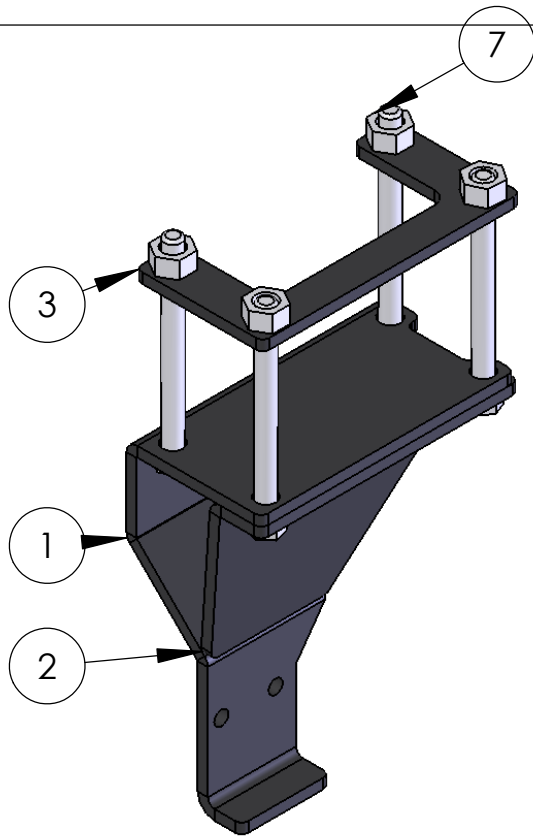

ITEM NO.	PART NUMBER	Default/QTY.
1	84313-1	1
2	84313-2	1
3	84313-3	2
4	Mirror84313-11	1
5	Mirror84313-21	1
6	8891	1
7	HH-0625-7000-Z	8
8	CLN-0625-Z	8
9	24313	2

SIZE <b>A</b>	DWG. NO. <b>84313-A</b>	REV
SCALE: 1:1	WEIGHT:	SHEET 1 OF 2

5 4 3 2 1

ITEM NO.	PART NUMBER	mount/QTY.
1	84313-1	1
2	84313-2	1
3	84313-3	2
4	Mirror84313-11	1
5	Mirror84313-21	1
6	HH-0625-7000-Z	8
7	CLN-0625-Z	8

SIZE <b>A</b>	DWG. NO. <b>84313-A</b>	REV
SCALE: 1:5	WEIGHT:	SHEET 2 OF 2