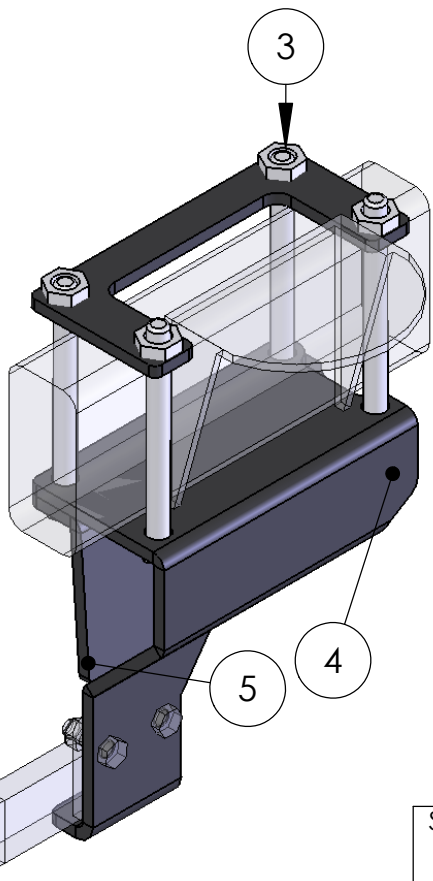

ITEM NO.	PART NUMBER	Default/QTY.
1	84313-1	1
2	84313-2	1
3	84313-3	2
4	Mirror84313-11	1
5	Mirror84313-21	1
6	8891	1
7	HH-0625-7000-Z	8
8	CLN-0625-Z	8
9	24313	2

SIZE <b>A</b>	DWG. NO. <b>84313-A</b>	REV
SCALE: 1:1	WEIGHT:	SHEET 1 OF 2

5 4 3 2 1

ITEM NO.	PART NUMBER	mount/QTY.
1	84313-1	1
2	84313-2	1
3	84313-3	2
4	Mirror84313-11	1
5	Mirror84313-21	1
6	HH-0625-7000-Z	8
7	CLN-0625-Z	8

SIZE <b>A</b>	DWG. NO. <b>84313-A</b>	REV
SCALE: 1:5	WEIGHT:	SHEET 2 OF 2