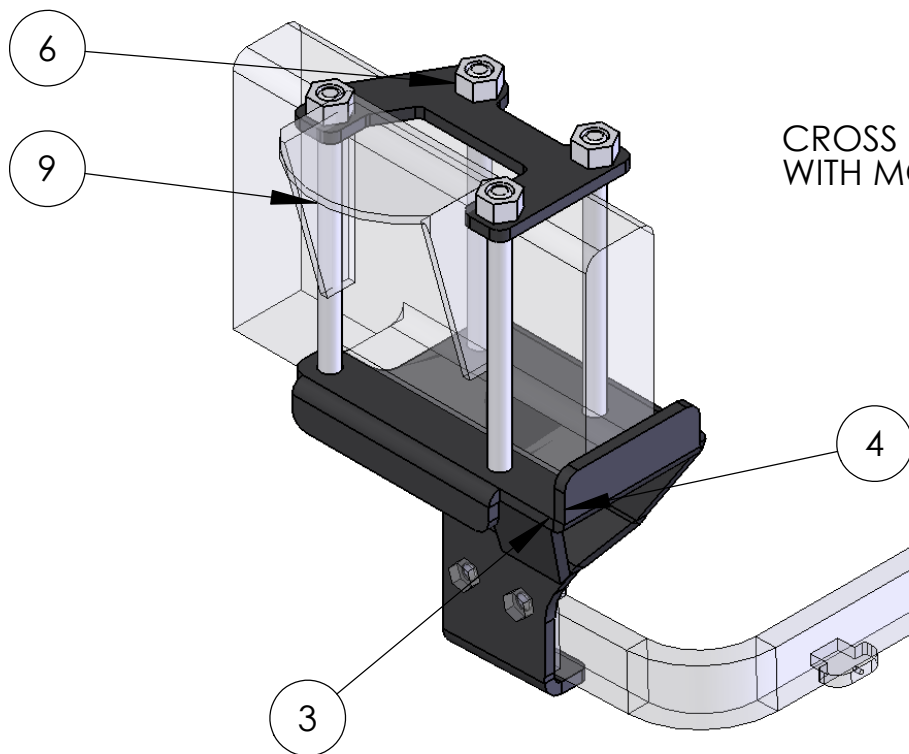

ITEM NO.	PART NUMBER	Default/ QTY.
1	84316-1	1
2	84312-2	2
3	84316-2	2
4	Mirror84316-1	1
5	HH-0625-9000-Z	8
6	CLN-0625-Z	8
7	8891	1
8	24312	1
9	Mirror24312	1

MUST UN-BOLT AND REMOVE STOCK FRAME HORNS TO ATTACH MOUNT TO THE VEHICLE

SIZE <b>A</b>	DWG. NO. <b>84316-A</b>	REV
SCALE: 1:1	WEIGHT:	SHEET 1 OF 2

ITEM NO.	PART NUMBER	Mount/QTY.
1	84316-1	1
2	84312-2	2
3	84316-2	2
4	Mirror84316-1	1
5	HH-0625-9000-Z	8
6	CLN-0625-Z	8

SIZE <b>A</b>	DWG. NO. <b>84316-A</b>	REV
SCALE: 1:1	WEIGHT:	SHEET 2 OF 2