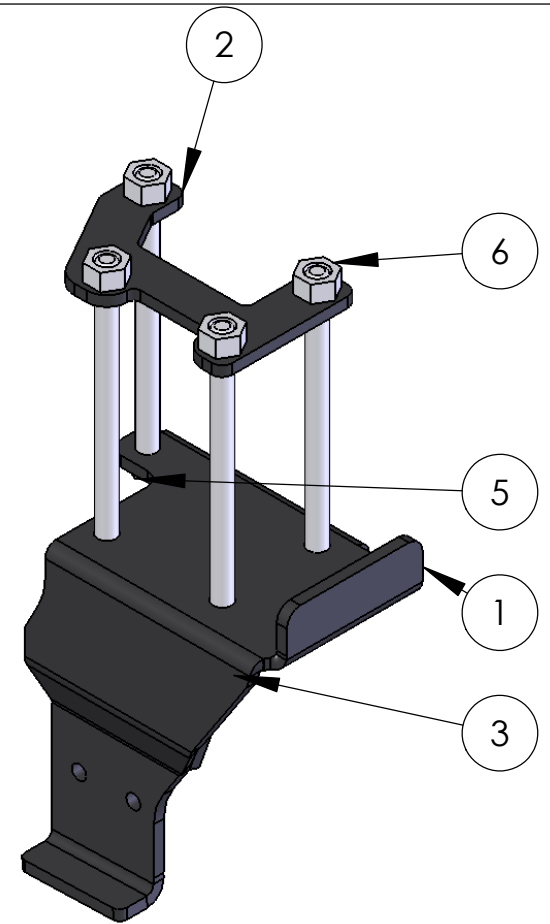

ITEM NO.	PART NUMBER	Default/ QTY.
1	84316-1	1
2	84312-2	2
3	84316-2	2
4	Mirror84316-1	1
5	HH-0625-9000-Z	8
6	CLN-0625-Z	8
7	8891	1
8	24312	1
9	Mirror24312	1

MUST UN-BOLT AND REMOVE STOCK FRAME HORNS TO ATTACH MOUNT TO THE VEHICLE

SIZE <b>A</b>	DWG. NO. <b>84316-A</b>	REV
SCALE: 1:1	WEIGHT:	SHEET 1 OF 2

ITEM NO.	PART NUMBER	Mount/QTY.
1	84316-1	1
2	84312-2	2
3	84316-2	2
4	Mirror84316-1	1
5	HH-0625-9000-Z	8
6	CLN-0625-Z	8

SIZE <b>A</b>	DWG. NO. <b>84316-A</b>	REV
SCALE: 1:1	WEIGHT:	SHEET 2 OF 2