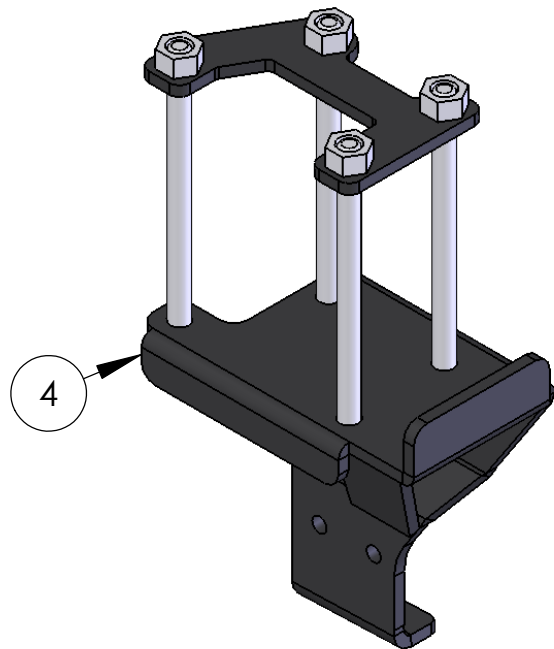

ITEM NO.	PART NUMBER	Default/ QTY.
1	84316-1	1
2	84312-2	2
3	84316-2	2
4	Mirror84316-1	1
5	HH-0625-9000-Z	8
6	CLN-0625-Z	8
7	8891	1
8	24312	1
9	Mirror24312	1

MUST UN-BOLT AND REMOVE STOCK FRAME HORNS TO ATTACH MOUNT TO THE VEHICLE

SIZE <b>A</b>	DWG. NO. <b>84316-A</b>	REV
SCALE: 1:1	WEIGHT:	SHEET 1 OF 2

ITEM NO.	PART NUMBER	Mount/QTY.
1	84316-1	1
2	84312-2	2
3	84316-2	2
4	Mirror84316-1	1
5	HH-0625-9000-Z	8
6	CLN-0625-Z	8

SIZE <b>A</b>	DWG. NO. <b>84316-A</b>	REV
SCALE: 1:1	WEIGHT:	SHEET 2 OF 2