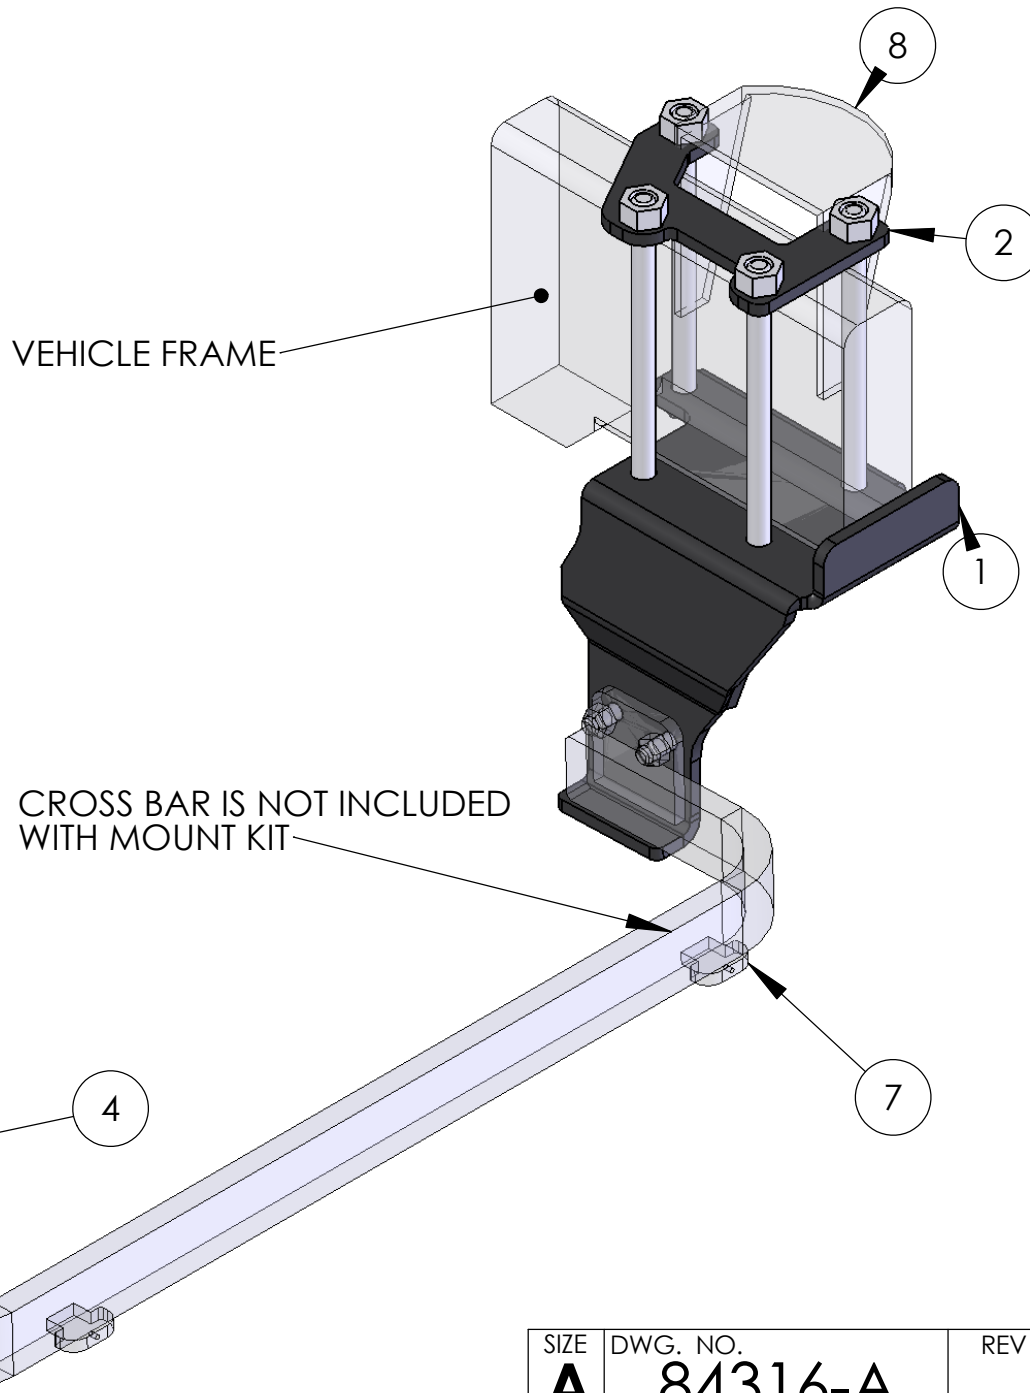

ITEM NO.	PART NUMBER	Default/ QTY.
1	84316-1	1
2	84312-2	2
3	84316-2	2
4	Mirror84316-1	1
5	HH-0625-9000-Z	8
6	CLN-0625-Z	8
7	8891	1
8	24312	1
9	Mirror24312	1

MUST UN-BOLT AND REMOVE STOCK FRAME HORNS TO ATTACH MOUNT TO THE VEHICLE

SIZE <b>A</b>	DWG. NO. <b>84316-A</b>	REV
SCALE: 1:1	WEIGHT:	SHEET 1 OF 2

ITEM NO.	PART NUMBER	Mount/QTY.
1	84316-1	1
2	84312-2	2
3	84316-2	2
4	Mirror84316-1	1
5	HH-0625-9000-Z	8
6	CLN-0625-Z	8

SIZE <b>A</b>	DWG. NO. <b>84316-A</b>	REV
SCALE: 1:1	WEIGHT:	SHEET 2 OF 2