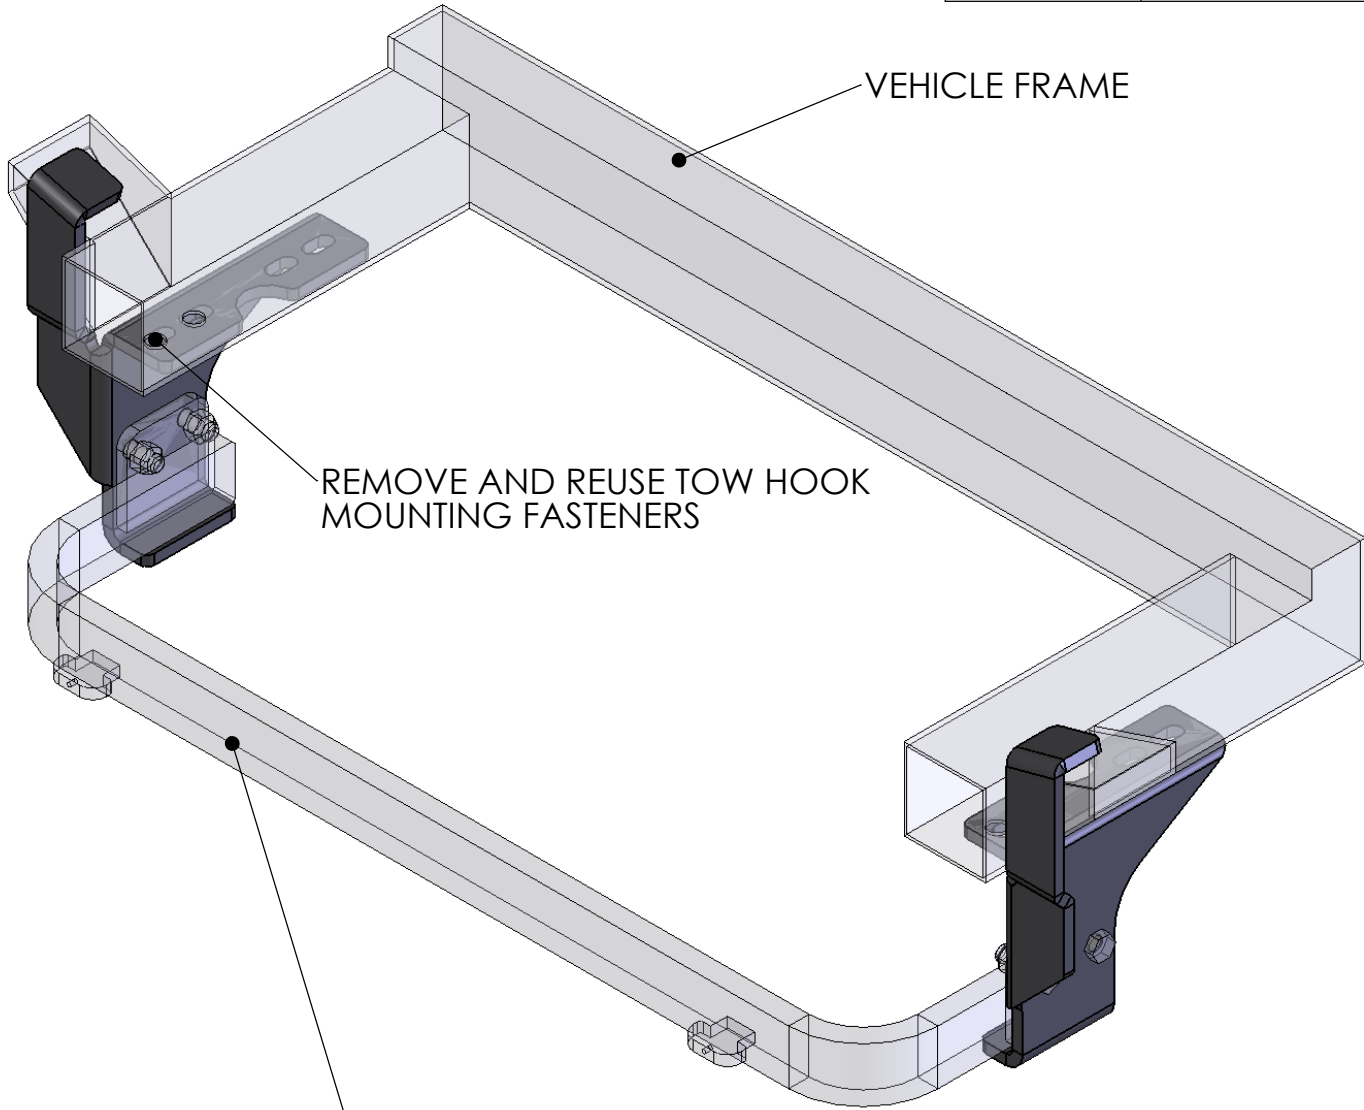

ITEM NO.	PART NUMBER	Default/ QTY.
1	85110-1	1
2	25110	1
3	8891	1
4	Mirror85110-1	1

CROSS BAR NOT INCLUDED IN MOUNT KIT

SIZE A	DWG. NO. 85110-A	REV
SCALE: 1:1	WEIGHT:	SHEET 1 OF 1