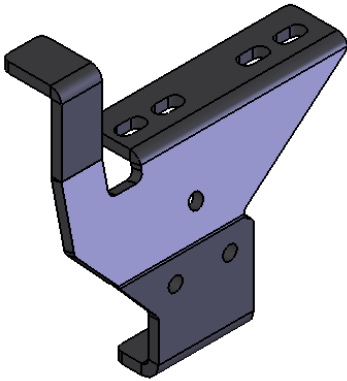

ITEM NO.	PART NUMBER	Default/ QTY.
1	85115-1	1
2	Mirror85115-1	1
3	8891	1
4	25115	1

VEHICLE FRAME

REMOVE AND REUSE TOW HOOK HARDWARE

CROSS BAR NOT INCLUDED IN MOUNT KIT

SIZE A	DWG. NO. 85115-A	REV
SCALE: 1:1	WEIGHT:	SHEET 1 OF 2

ITEM NO.	PART NUMBER	mount/QTY.
1	85115-1	1
2	Mirror85115-1	1

SIZE A	DWG. NO. 85115-A	REV
SCALE: 1:5	WEIGHT:	SHEET 2 OF 2

5

4

3

2

1