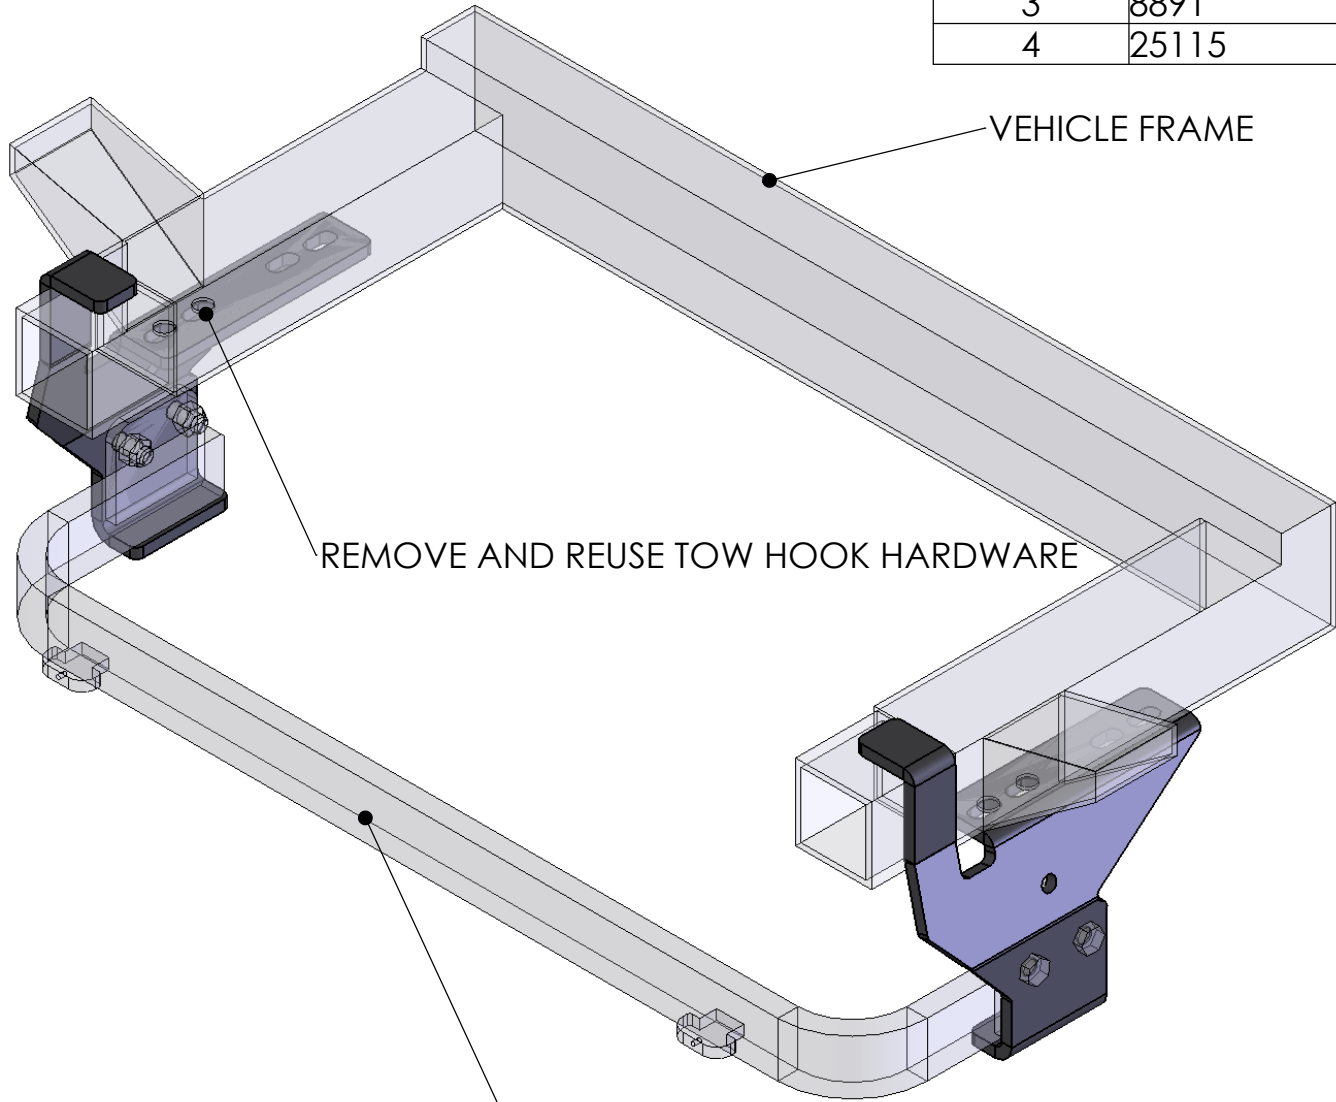

ITEM NO.	PART NUMBER	Default/ QTY.
1	85115-1	1
2	Mirror85115-1	1
3	8891	1
4	25115	1

VEHICLE FRAME

REMOVE AND REUSE TOW HOOK HARDWARE

CROSS BAR NOT INCLUDED IN MOUNT KIT

SIZE A	DWG. NO. 85115-A	REV
SCALE: 1:1	WEIGHT:	SHEET 1 OF 2

ITEM NO.	PART NUMBER	mount/QTY.
1	85115-1	1
2	Mirror85115-1	1

SIZE A	DWG. NO. 85115-A	REV
SCALE: 1:5	WEIGHT:	SHEET 2 OF 2

5

4

3

2

1