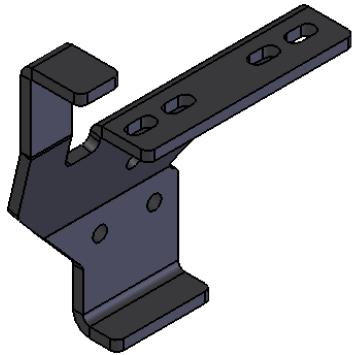

ITEM NO.	PART NUMBER	Default/ QTY.
1	85115-1	1
2	Mirror85115-1	1
3	8891	1
4	25115	1

VEHICLE FRAME

REMOVE AND REUSE TOW HOOK HARDWARE

CROSS BAR NOT INCLUDED IN MOUNT KIT

SIZE A	DWG. NO. 85115-A	REV
SCALE: 1:1	WEIGHT:	SHEET 1 OF 2

ITEM NO.	PART NUMBER	mount/QTY.
1	85115-1	1
2	Mirror85115-1	1

SIZE A	DWG. NO. 85115-A	REV
SCALE: 1:5	WEIGHT:	SHEET 2 OF 2

5

4

3

2

1