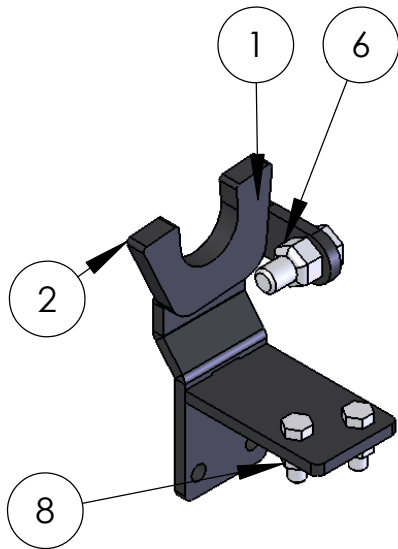

ITEM NO.	PART NUMBER	Default/QTY.
1	88615-1	1
2	88615-2	2
3	88620-3	2
4	Mirror88615-1	1
5	8891	1
6	HH-0750-1500-Z	2
7	NIN-0750-Z	2
8	HH-0500-1500-Z	4
9	CLN-0500-Z	4

SIZE	DWG. NO.	REV
A	88615-A	
SCALE: 1:5	WEIGHT:	SHEET 1 OF 2

5

↑

4

3

2

1

ITEM NO.	PART NUMBER	MOUNT/QTY.
1	88615-1	1
2	88615-2	2
3	88620-3	2
4	Mirror88615-1	1
5	HH-0750-1500-Z	2
6	NIN-0750-Z	2
7	HH-0500-1500-Z	4
8	CLN-0500-Z	4

SIZE A	DWG. NO. 88615-A	REV
SCALE: 1:2	WEIGHT:	SHEET 2 OF 2