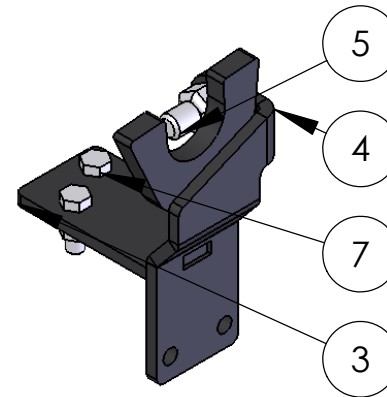

ITEM NO.	PART NUMBER	Default/QTY.
1	88615-1	1
2	88615-2	2
3	88620-3	2
4	Mirror88615-1	1
5	8891	1
6	HH-0750-1500-Z	2
7	NIN-0750-Z	2
8	HH-0500-1500-Z	4
9	CLN-0500-Z	4

SIZE	DWG. NO.	REV
A	88615-A	
SCALE: 1:5	WEIGHT:	SHEET 1 OF 2

5

↑

4

3

2

1

ITEM NO.	PART NUMBER	MOUNT/QTY.
1	88615-1	1
2	88615-2	2
3	88620-3	2
4	Mirror88615-1	1
5	HH-0750-1500-Z	2
6	NIN-0750-Z	2
7	HH-0500-1500-Z	4
8	CLN-0500-Z	4

SIZE A	DWG. NO. 88615-A	REV
SCALE: 1:2	WEIGHT:	SHEET 2 OF 2