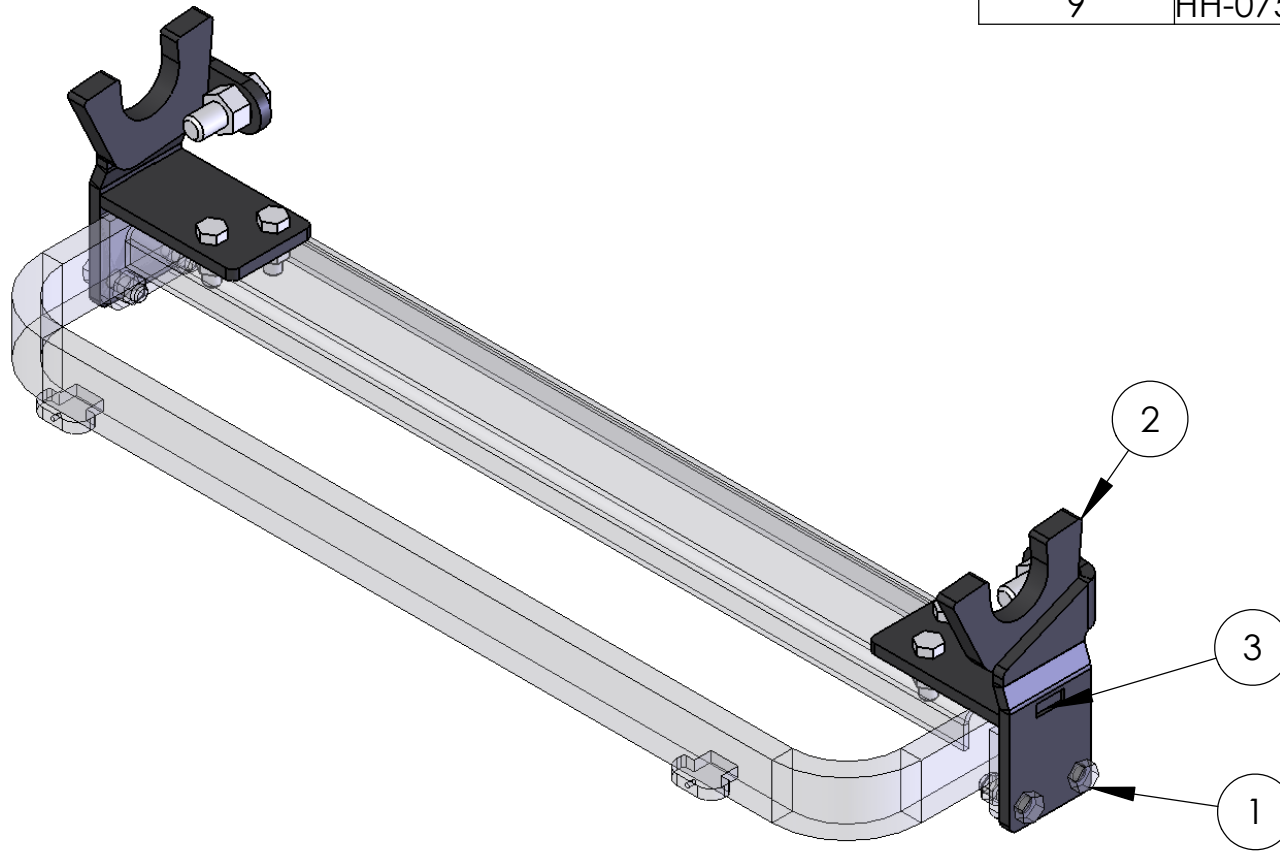

ITEM NO.	PART NUMBER	Default/QTY.
1	88620-1	1
2	88620-2	2
3	88620-3	2
4	Mirror88620-11	1
5	8891	1
6	CLN-0500-Z	4
7	HH-0500-1500-Z	4
8	CLN-0750-Z	2
9	HH-0750-1500-Z	2

SIZE A	DWG. NO. 88620-A	REV
SCALE: 1:1	WEIGHT:	SHEET 1 OF 2

5

↑

4

3

2

1

ITEM NO.	PART NUMBER	mount/QTY.
1	88620-1	1
2	88620-2	2
3	88620-3	2
4	Mirror88620-11	1
5	CLN-0500-Z	4
6	HH-0500-1500-Z	4
7	CLN-0750-Z	2
8	HH-0750-1500-Z	2

SIZE A	DWG. NO. 88620-A	REV
SCALE: 1:1	WEIGHT:	SHEET 2 OF 2