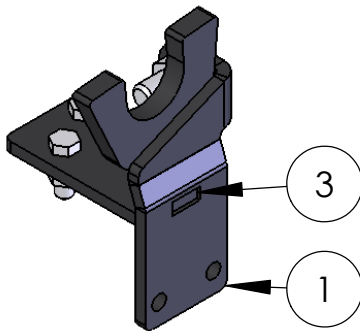

ITEM NO.	PART NUMBER	Default/QTY.
1	88620-1	1
2	88620-2	2
3	88620-3	2
4	Mirror88620-11	1
5	8891	1
6	CLN-0500-Z	4
7	HH-0500-1500-Z	4
8	CLN-0750-Z	2
9	HH-0750-1500-Z	2

SIZE A	DWG. NO. 88620-A	REV
SCALE: 1:1	WEIGHT:	SHEET 1 OF 2

5

↑

4

3

2

1

ITEM NO.	PART NUMBER	mount/QTY.
1	88620-1	1
2	88620-2	2
3	88620-3	2
4	Mirror88620-11	1
5	CLN-0500-Z	4
6	HH-0500-1500-Z	4
7	CLN-0750-Z	2
8	HH-0750-1500-Z	2

SIZE A	DWG. NO. 88620-A	REV
SCALE: 1:1	WEIGHT:	SHEET 2 OF 2