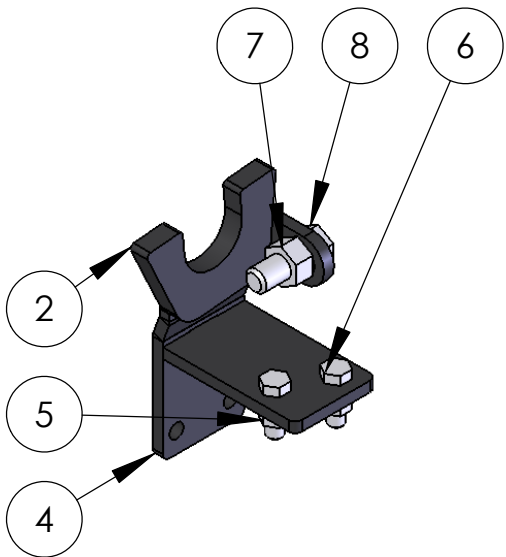

ITEM NO.	PART NUMBER	Default/QTY.
1	88620-1	1
2	88620-2	2
3	88620-3	2
4	Mirror88620-11	1
5	8891	1
6	CLN-0500-Z	4
7	HH-0500-1500-Z	4
8	CLN-0750-Z	2
9	HH-0750-1500-Z	2

SIZE A	DWG. NO. 88620-A	REV
SCALE: 1:1	WEIGHT:	SHEET 1 OF 2

5

↑

4

3

2

1

ITEM NO.	PART NUMBER	mount/QTY.
1	88620-1	1
2	88620-2	2
3	88620-3	2
4	Mirror88620-11	1
5	CLN-0500-Z	4
6	HH-0500-1500-Z	4
7	CLN-0750-Z	2
8	HH-0750-1500-Z	2

SIZE A	DWG. NO. 88620-A	REV
SCALE: 1:1	WEIGHT:	SHEET 2 OF 2